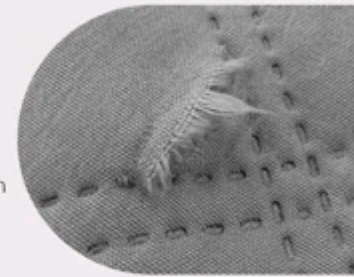

The Southshore Difference

✓ Southshore

Durable Stitched Quilting

Traditional stitching keeps fill secure and prevents shifting.

Quilted Both Sides + Envelope Closure

Fully quilted front and back with a clean envelope finish.

Oversized for Better Coverage

Designed larger to provide fuller drape on your bed.

Our Full/ Queen oversized quilt is 98 inches wide x 98 inches long

Typical Quilts ✗

Embossed Pattern

Adhesion used to form the pattern may weaken over time.

Front Quilted Only

Back side often left plain with no quilting.

Standard Size Coverage

Smaller sizing may leave less coverage on the bed.

Standard Queen Size is 86 inches wide x 86 inches long