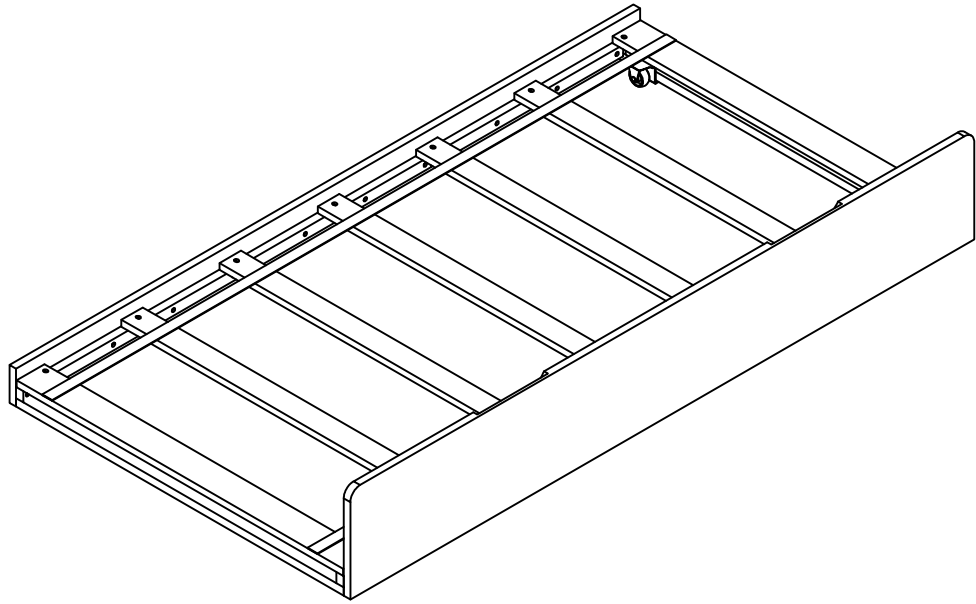

**IF YOUR ORDER IS NOT PERFECT, OR IF YOU WOULD LIKE ANY
ASSISTANCE; PLEASE FEEL FREE TO CONTACT US:**

WE ARE HAPPY TO HELP!

**TRUNDLE BED
LIT GIGOGNE
CAMA NIDO**

<p>⚠ WARNING: CHOKING HAZARD Small Parts Not for children under 3 years. To be Assembled by an Adult</p>	<p>⚠ ATTENTION: RISQUE D'ÉTOUFFEMENT Petites parties Ne convient pas aux enfants de moins de 3 ans. Doit être assemblé par un adulte</p>	<p>⚠ ADVERTENCIA PELIGRO DE ASFIXIA Partes pequeñas No apta para niños menores de 3 años A ser ensamblado por un adulto</p>	<p>Not Included Non Inclus No Incluido</p> 
--	--	---	--

20055 (4*30mm)
2x

20055 (4*30mm)
2x

20055 (4*30mm)
2x

20055 (4*30mm)
8x

ENGLISH

Thank you. We hope you and your kids will love it! Please keep these assembly instructions for future reference.

Important:

Safety is our number one concern – please follow these simple safety tips: