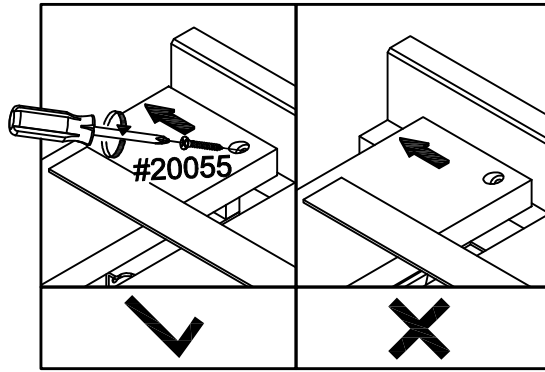

**IF YOUR ORDER IS NOT PERFECT, OR IF YOU WOULD LIKE ANY
ASSISTANCE; PLEASE FEEL FREE TO CONTACT US:**

WE ARE HAPPY TO HELP!

**TRUNDLE BED
LIT GIGOGNE
CAMA NIDO**

<p>⚠ WARNING: CHOKING HAZARD Small Parts Not for children under 3 years. To be Assembled by an Adult</p>	<p>⚠ ATTENTION: RISQUE D'ÉTOUFFEMENT Petites parties Ne convient pas aux enfants de moins de 3 ans. Doit être assemblé par un adulte</p>	<p>⚠ ADVERTENCIA PELIGRO DE ASFIXIA Partes pequeñas No apta para niños menores de 3 años A ser ensamblado por un adulto</p>	<p>Not Included Non Inclus No Incluido</p> 
--	--	---	--

20055 (4*30mm)
2x

20055 (4*30mm)
2x

20055 (4*30mm)
2x

20055 (4*30mm)
8x

ENGLISH

Thank you. We hope you and your kids will love it! Please keep these assembly instructions for future reference.

Important:

Safety is our number one concern – please follow these simple safety tips: