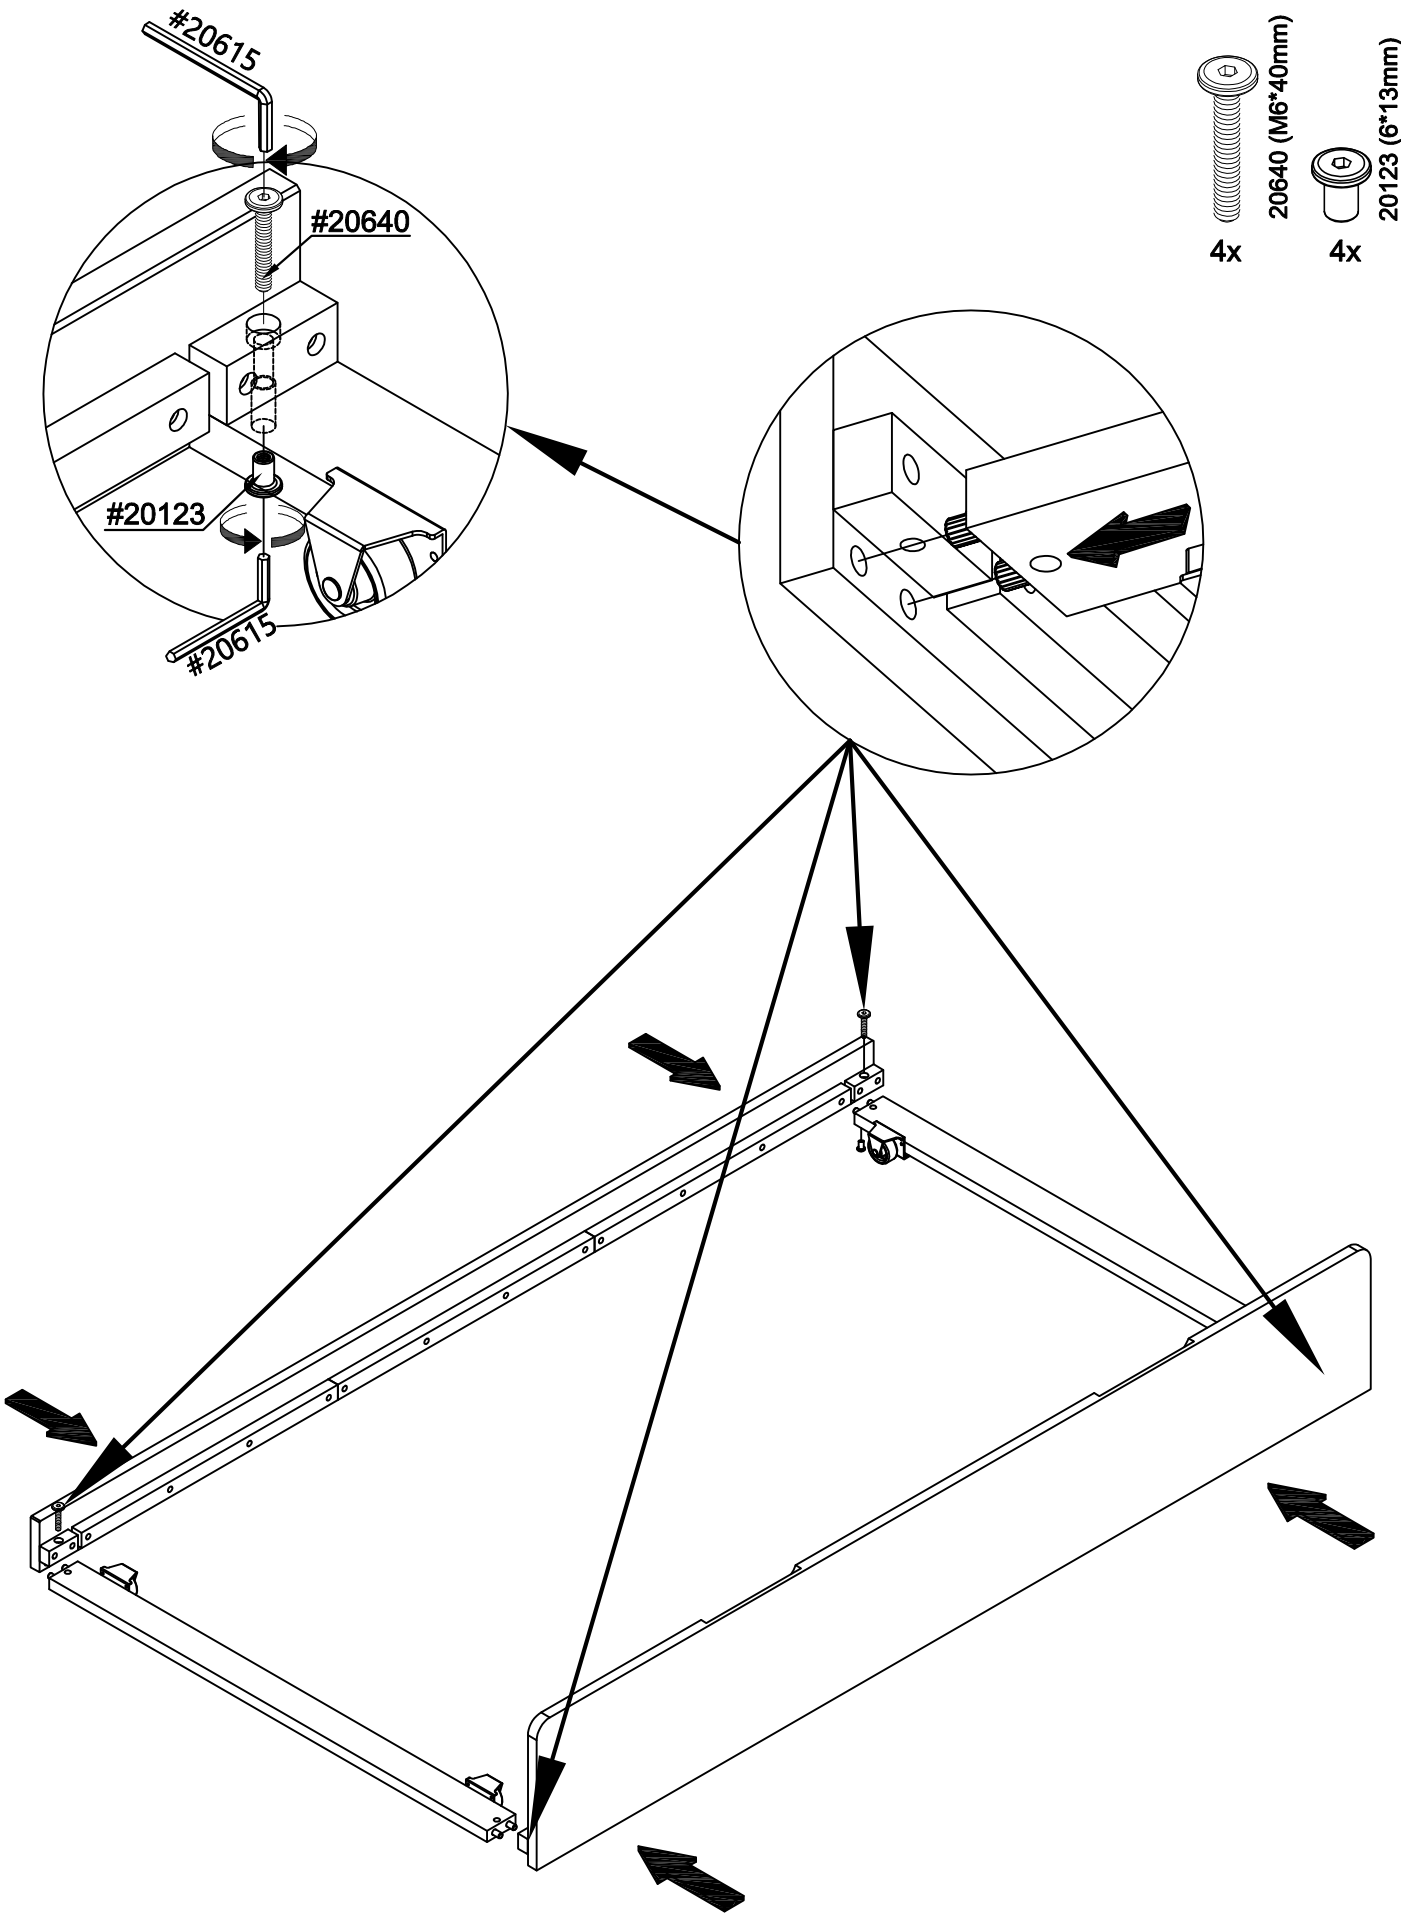

**IF YOUR ORDER IS NOT PERFECT, OR IF YOU WOULD LIKE ANY
ASSISTANCE; PLEASE FEEL FREE TO CONTACT US:**

WE ARE HAPPY TO HELP!

**TRUNDLE BED
LIT GIGOGNE
CAMA NIDO**

<p>⚠ WARNING: CHOKING HAZARD Small Parts Not for children under 3 years. To be Assembled by an Adult</p>	<p>⚠ ATTENTION: RISQUE D'ÉTOUFFEMENT Petites parties Ne convient pas aux enfants de moins de 3 ans. Doit être assemblé par un adulte</p>	<p>⚠ ADVERTENCIA PELIGRO DE ASFIXIA Partes pequeñas No apta para niños menores de 3 años A ser ensamblado por un adulto</p>	<p>Not Included Non Inclus No Incluido</p> 
--	--	---	--

20055 (4*30mm)
2x

20055 (4*30mm)
2x

20055 (4*30mm)
2x

20055 (4*30mm)
8x

ENGLISH

Thank you. We hope you and your kids will love it! Please keep these assembly instructions for future reference.

Important:

Safety is our number one concern – please follow these simple safety tips: