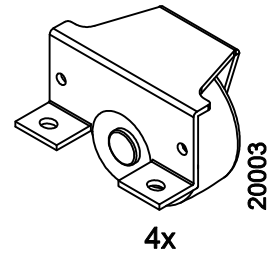

**IF YOUR ORDER IS NOT PERFECT, OR IF YOU WOULD LIKE ANY
ASSISTANCE; PLEASE FEEL FREE TO CONTACT US:**

WE ARE HAPPY TO HELP!

**TRUNDLE BED
LIT GIGOGNE
CAMA NIDO**

<p>⚠ WARNING: CHOKING HAZARD Small Parts Not for children under 3 years. To be Assembled by an Adult</p>	<p>⚠ ATTENTION: RISQUE D'ÉTOUFFEMENT Petites parties Ne convient pas aux enfants de moins de 3 ans. Doit être assemblé par un adulte</p>	<p>⚠ ADVERTENCIA PELIGRO DE ASFIXIA Partes pequeñas No apta para niños menores de 3 años A ser ensamblado por un adulto</p>	<p>Not Included Non Inclus No Incluido</p> 
--	--	---	--

20055 (4*30mm)
2x

20055 (4*30mm)
2x

20055 (4*30mm)
2x

20055 (4*30mm)
8x

ENGLISH

Thank you. We hope you and your kids will love it! Please keep these assembly instructions for future reference.

Important:

Safety is our number one concern – please follow these simple safety tips: