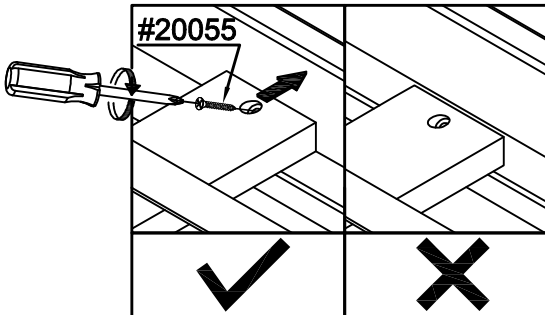

**IF YOUR ORDER IS NOT PERFECT, OR IF YOU WOULD LIKE ANY
ASSISTANCE; PLEASE FEEL FREE TO CONTACT US:**

WE ARE HAPPY TO HELP!

**TRUNDLE BED
LIT GIGOGNE
CAMA NIDO**

<p>⚠ WARNING: CHOKING HAZARD Small Parts Not for children under 3 years. To be Assembled by an Adult</p>	<p>⚠ ATTENTION: RISQUE D'ÉTOUFFEMENT Petites parties Ne convient pas aux enfants de moins de 3 ans. Doit être assemblé par un adulte</p>	<p>⚠ ADVERTENCIA PELIGRO DE ASFIXIA Partes pequeñas No apta para niños menores de 3 años A ser ensamblado por un adulto</p>	<p>Not Included Non Inclus No Incluido</p> 
--	--	---	--

20055 (4*30mm)
2x

20055 (4*30mm)
2x

20055 (4*30mm)
2x

20055 (4*30mm)
8x

ENGLISH

Thank you. We hope you and your kids will love it! Please keep these assembly instructions for future reference.

Important:

Safety is our number one concern – please follow these simple safety tips: