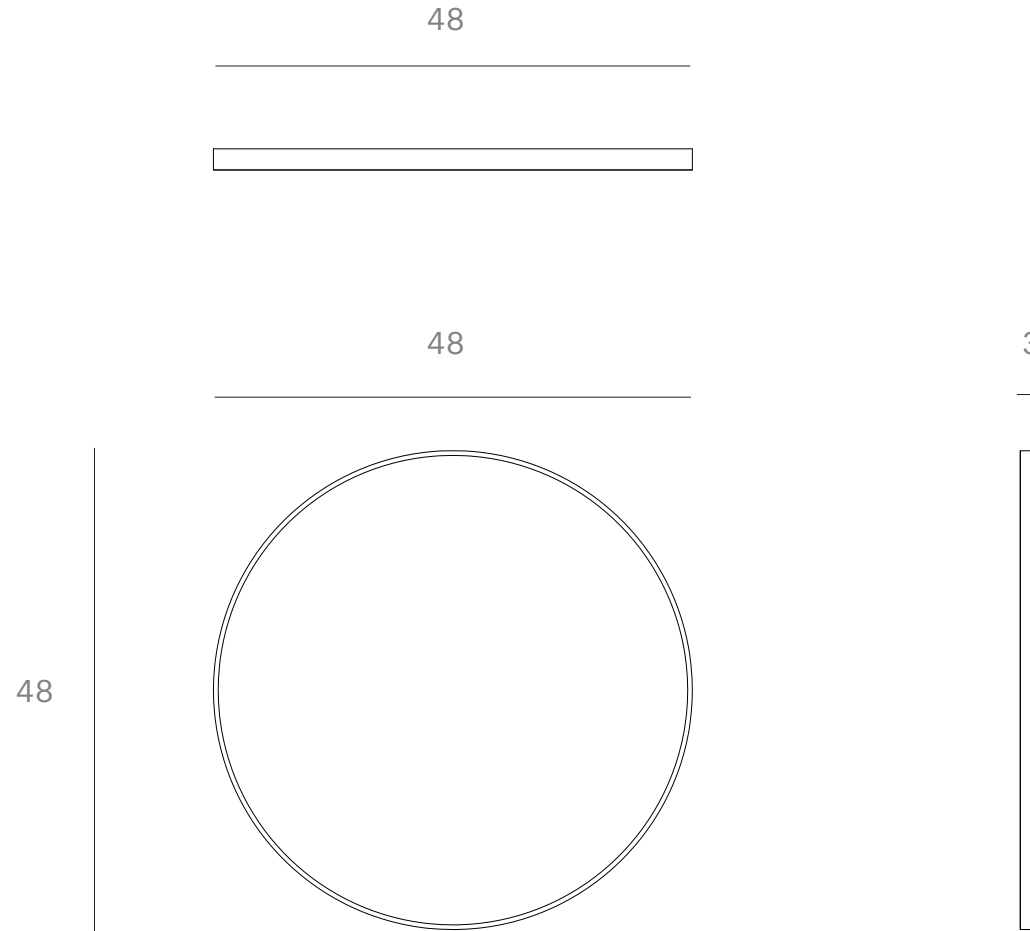

*Ethnicraft*

20602 - Bronze wall mirror - Dimensions (cm)

*Ethnicraft*

20602 - Bronze wall mirror - Dimensions (inches)