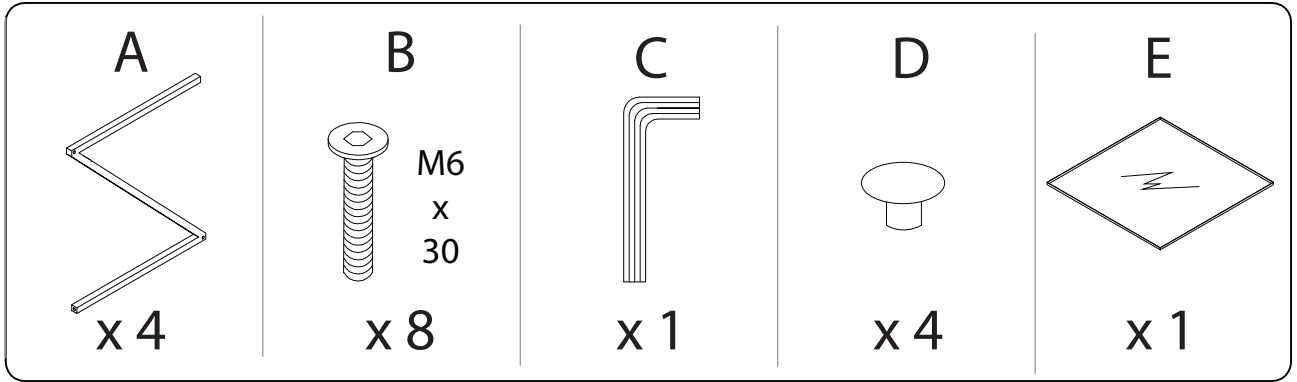

An icon showing an L-shaped metal bracket inside a circle. To its right is a power drill with a diagonal line through it, indicating it should not be used.	A warning triangle icon with an exclamation mark inside.	A clock icon showing approximately 10:10.
<p>20'</p>		
An icon showing a rectangular block on a base with diagonal hatching. To its right is a similar block with a double-headed arrow below it, indicating a measurement or distance.	A warning triangle icon with an exclamation mark inside.	A simple icon of a person.
<p>1</p>		