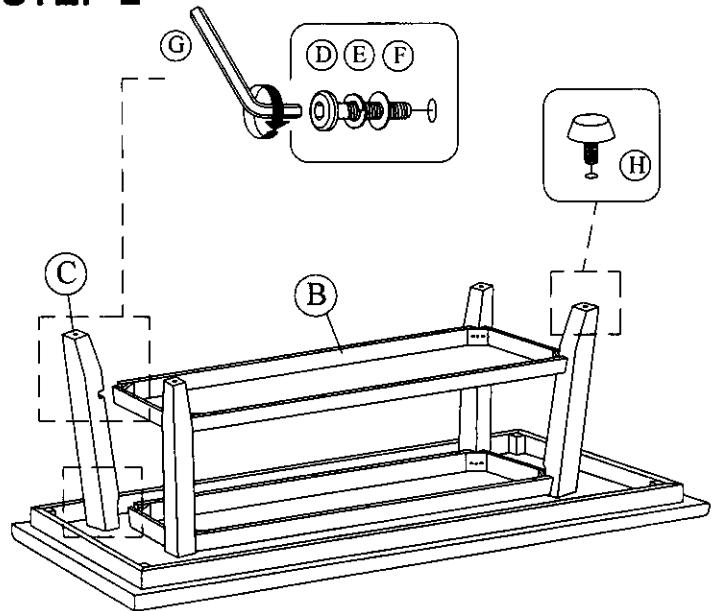

POUNDEX

ASSEMBLY INSTRUCTIONS COFFEE TABLE ITEM NO: F6381

NO.	DESCRIPTION	DRAWING	QTY.
A	TABLE TOP		1 PC.
B	SHELF		1 PC.
C	TABLE LEG		4 PCS.
D	60MM JCBC BOLT		8 PCS.
E	SPRING WASHER		8 PCS.
F	FLAT WASHER		8 PCS.
G	ALLEN KEY		1 PC.
H	ADJUSTABLE LEG		4 PCS.

STEP 1

STEP 2

STEP 3