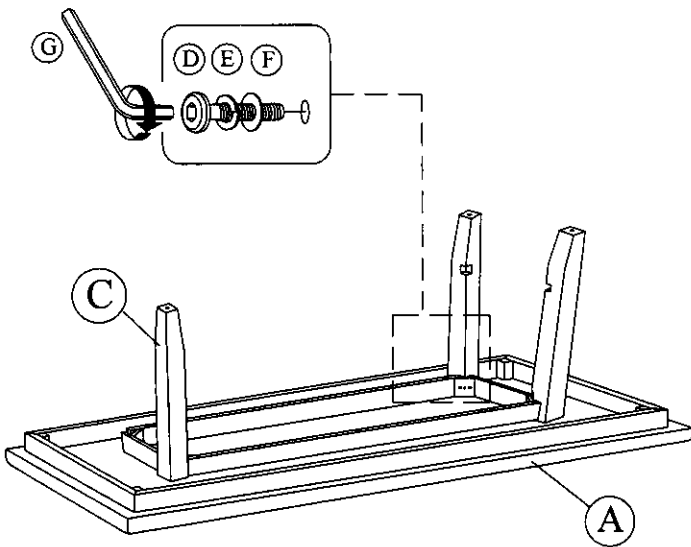

POUNDEX

ASSEMBLY INSTRUCTIONS COFFEE TABLE ITEM NO: F6381

NO.	DESCRIPTION	DRAWING	QTY.
A	TABLE TOP		1 PC.
B	SHELF		1 PC.
C	TABLE LEG		4 PCS.
D	60MM JCBC BOLT		8 PCS.
E	SPRING WASHER		8 PCS.
F	FLAT WASHER		8 PCS.
G	ALLEN KEY		1 PC.
H	ADJUSTABLE LEG		4 PCS.

STEP 1

STEP 2

STEP 3