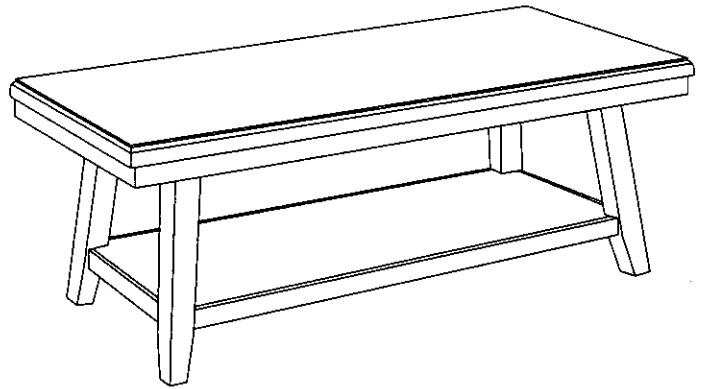

POUNDEX

ASSEMBLY INSTRUCTIONS COFFEE TABLE ITEM NO: F6381

NO.	DESCRIPTION	DRAWING	QTY.
A	TABLE TOP		1 PC.
B	SHELF		1 PC.
C	TABLE LEG		4 PCS.
D	60MM JCBC BOLT		8 PCS.
E	SPRING WASHER		8 PCS.
F	FLAT WASHER		8 PCS.
G	ALLEN KEY		1 PC.
H	ADJUSTABLE LEG		4 PCS.