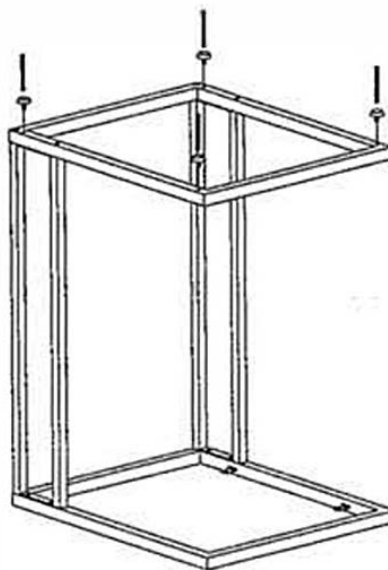

Assembly Instructions

STEP 1

STEP 2

STEP 4