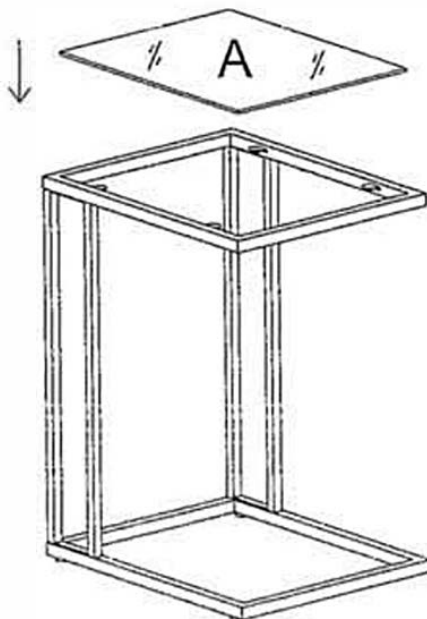

Assembly Instructions

STEP 1

STEP 2

STEP 4