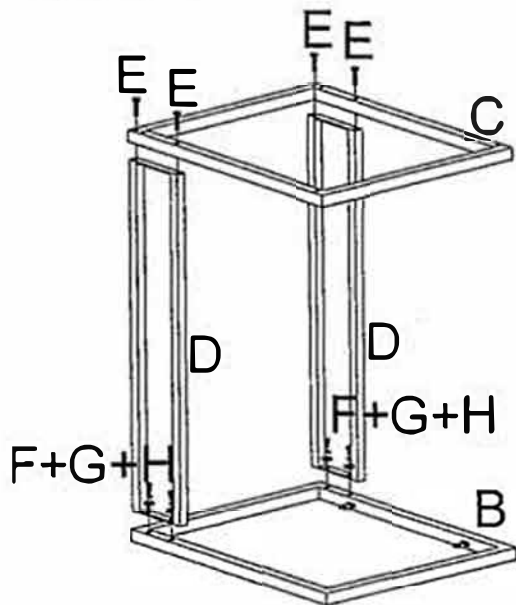

Assembly Instructions

STEP 1