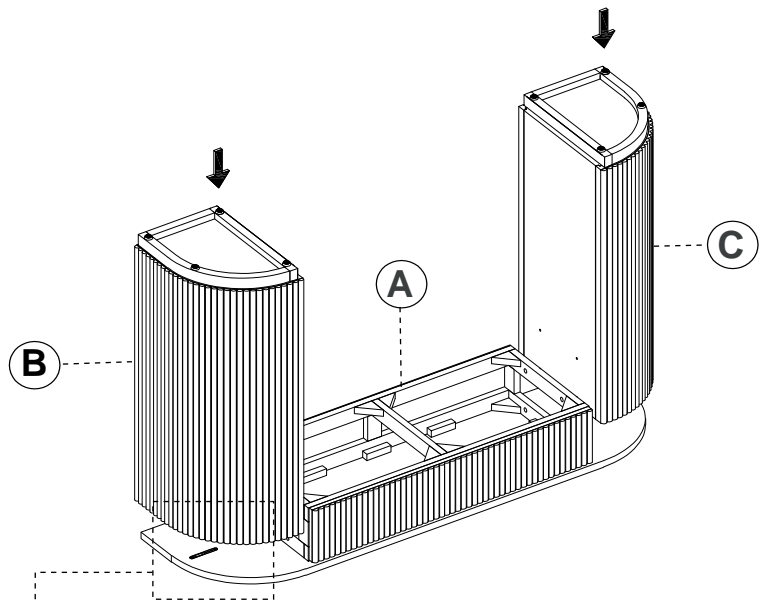

Best Master Furniture™
The Imported Furniture Specialist

MODEL: QT05-CONSLE TABLE

PARTS LIST

<p>A</p>  <p>Top = 1pc</p>	<p>B</p>  <p>Leg right = 1pc</p>	<p>C</p>  <p>Leg left = 1pc</p>
--	--	---

HARDWARE LIST

<p>1</p>  <p>Bolt M6x30mm = 8 pcs</p>	<p>2</p>  <p>Lock washer M8 = 8 pcs</p>	<p>3</p>  <p>Flat washer M8x18 = 8 pcs</p>
<p>4</p>  <p>Allen Key K4 = 1pc</p>		

Best Master Furniture™
The Imported Furniture Specialist

MODEL: QT05-CONSLE TABLE

Step 1:

Step 2:

Best Master Furniture™
The Imported Furniture Specialist

MODEL: QT05-CONSLE TABLE

Step 3:

Finished:

PLEASE NOTE: To help prevent the possibility of tip-over, install the tipover restraint provided.