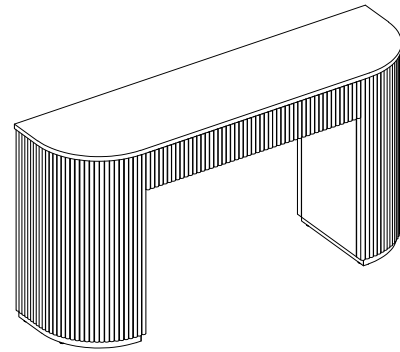

Best Master Furniture™
The Imported Furniture Specialist

MODEL: QT05-CONSLE TABLE

PARTS LIST

<p>A</p>  <p>Top = 1pc</p>	<p>B</p>  <p>Leg right = 1pc</p>	<p>C</p>  <p>Leg left = 1pc</p>
--	--	---

HARDWARE LIST

MODEL: QT05-CONSLE TABLE

Step 1:

Step 2:

Best Master Furniture™
The Imported Furniture Specialist

MODEL: QT05-CONSLE TABLE

Step 3:

Finished:

PLEASE NOTE: To help prevent the possibility of tip-over, install the tipover restraint provided.