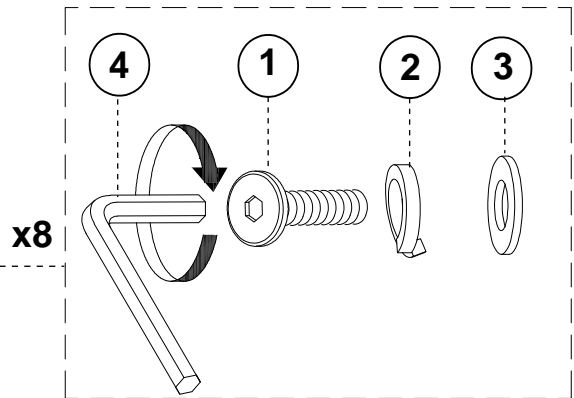

<p>1</p>  <p>Bolt M6x30mm = 8 pcs</p>	<p>2</p>  <p>Lock washer M8 = 8 pcs</p>	<p>3</p>  <p>Flat washer M8x18 = 8 pcs</p>
<p>4</p>  <p>Allen Key K4 = 1pc</p>		

Best Master Furniture™
The Imported Furniture Specialist

MODEL: QT05-CONSLE TABLE

Step 1:

Step 2:

Best Master Furniture™
The Imported Furniture Specialist

MODEL: QT05-CONSLE TABLE

Step 3:

Finished:

PLEASE NOTE: To help prevent the possibility of tip-over, install the tipover restraint provided.