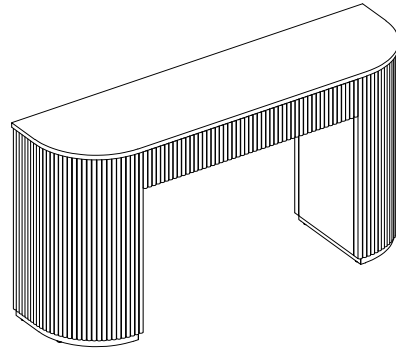

Best Master Furniture™
The Imported Furniture Specialist

MODEL: QT05-CONSLE TABLE

PARTS LIST

<p>A</p>  <p>Top = 1pc</p>	<p>B</p>  <p>Leg right = 1pc</p>	<p>C</p>  <p>Leg left = 1pc</p>
--	--	---

HARDWARE LIST