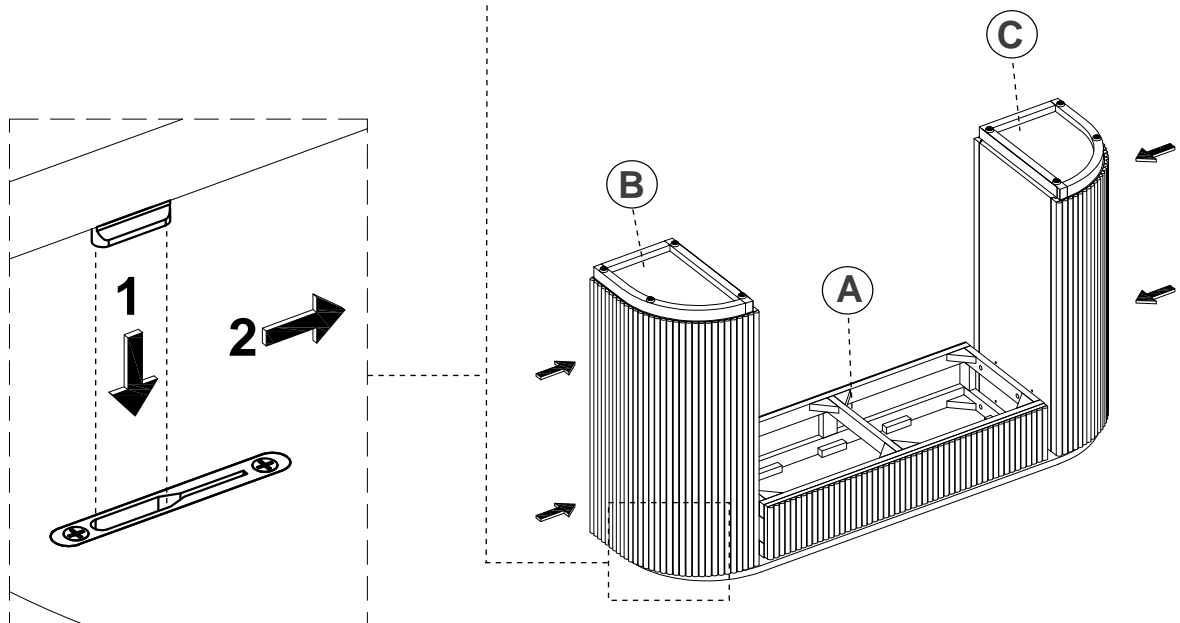

Best Master Furniture™
The Imported Furniture Specialist

MODEL: QT05-CONSLE TABLE

PARTS LIST

<p>A</p>  <p>Top = 1pc</p>	<p>B</p>  <p>Leg right = 1pc</p>	<p>C</p>  <p>Leg left = 1pc</p>
--	--	---

HARDWARE LIST

<p>1</p>  <p>Bolt M6x30mm = 8 pcs</p>	<p>2</p>  <p>Lock washer M8 = 8 pcs</p>	<p>3</p>  <p>Flat washer M8x18 = 8 pcs</p>
<p>4</p>  <p>Allen Key K4 = 1pc</p>		

Best Master Furniture™
The Imported Furniture Specialist

MODEL: QT05-CONSLE TABLE

Step 1:

Step 2:

Best Master Furniture™
The Imported Furniture Specialist

MODEL: QT05-CONSLE TABLE

Step 3:

Finished:

PLEASE NOTE: To help prevent the possibility of tip-over, install the tipover restraint provided.