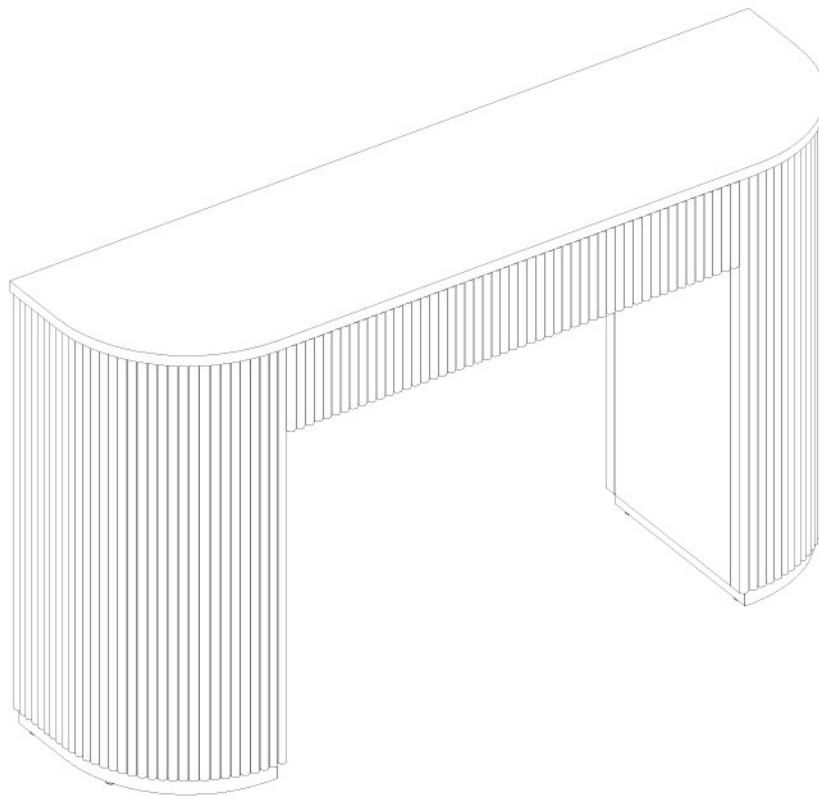

Best Master Furniture™
The Imported Furniture Specialist

MODEL: QT05-CONSOLE TABLE

ASSEMBLY INSTRUCTIONS

Hours of Operation
MON-FRI 8:00AM - 4:00PM (PT)

2 - People

Enjoying this product? We'd love your 5-star review!
If you have any issues, our support team is happy to help.