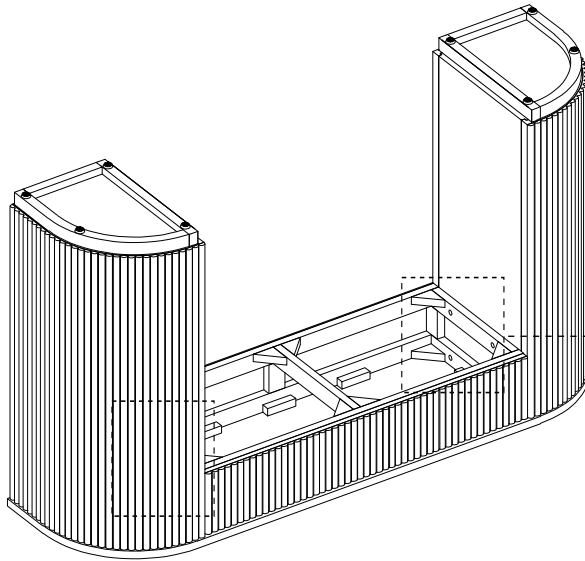

Best Master Furniture™
The Imported Furniture Specialist

MODEL: QT05-CONSLE TABLE

PARTS LIST

<p>A</p>  <p>Top = 1pc</p>	<p>B</p>  <p>Leg right = 1pc</p>	<p>C</p>  <p>Leg left = 1pc</p>
--	--	---

HARDWARE LIST

<p>1</p>  <p>Bolt M6x30mm = 8 pcs</p>	<p>2</p>  <p>Lock washer M8 = 8 pcs</p>	<p>3</p>  <p>Flat washer M8x18 = 8 pcs</p>
<p>4</p>  <p>Allen Key K4 = 1pc</p>		

Best Master Furniture™
The Imported Furniture Specialist

MODEL: QT05-CONSLE TABLE

Step 1:

Step 2:

Best Master Furniture™
The Imported Furniture Specialist

MODEL: QT05-CONSLE TABLE

Step 3:

Finished:

PLEASE NOTE: To help prevent the possibility of tip-over, install the tipover restraint provided.