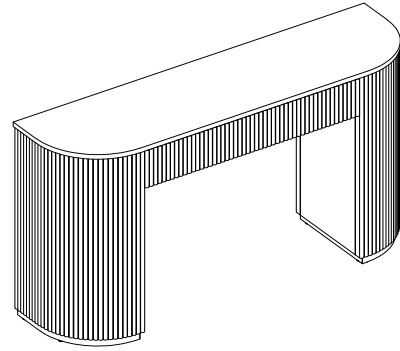

Best Master Furniture™
The Imported Furniture Specialist

MODEL: QT05-CONSLE TABLE

PARTS LIST

<p>A</p>  <p>Top = 1pc</p>	<p>B</p>  <p>Leg right = 1pc</p>	<p>C</p>  <p>Leg left = 1pc</p>
--	--	---

HARDWARE LIST

<p>1</p>  <p>Bolt M6x30mm = 8 pcs</p>	<p>2</p>  <p>Lock washer M8 = 8 pcs</p>	<p>3</p>  <p>Flat washer M8x18 = 8 pcs</p>
<p>4</p>  <p>Allen Key K4 = 1pc</p>		

Best Master Furniture™
The Imported Furniture Specialist