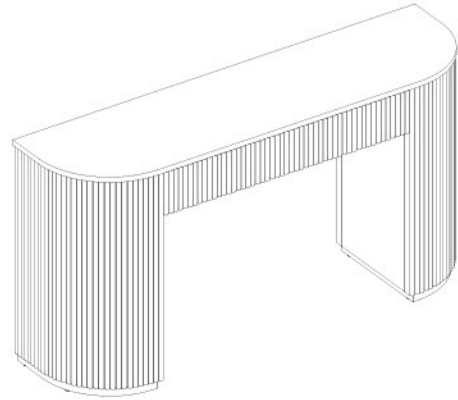

Best Master Furniture™
The Imported Furniture Specialist

Thank you for your purchase

Monday-Friday
8:00AM - 4:00PM PT

@Email
inquiries@bestmasterfurnitures.com

www.bestmasterfurnitures.com

**CHECK
BEFORE STATING**

Are you missing anything?

Please double check all hardware and parts match the assembly guide before putting the product together. If damaged, we suggest you put the item back in the box and start your claim or return

Should we send any replacements?

If there are any manufacturer defects or missing pieces please contact us for replacements. If purchased online, please contact the website of where you purchased it from, DIRECTLY

IMPORTANT INFO before assembly:

If there's a problem with the parts do not attempt to assemble the product

- Place all parts on a clean and smooth surface such as a rug/carpet to avoid parts from being scratched
- When tightening screws to product do not overtighten until product is fully setup
- If product is too heavy for a single person to carry do not attempt and ask for assistance
- DO NOT DRAG or PUSH item to desired location. Must be carried when moving
- If item is not working as intended please review the assembly guide to see if any steps were missed or incorrectly built. If there's a problem with part please contact seller for additional assistance
- Please keep all hardware and small parts away from pets/infants
- Please wear gloves or protective gear to protect from getting cuts
- It is normal for new furnitruue to have an off gassing smell. Please air out furniture near a window for a few hours or a day before placing it in its desired location
- All products may have a slight color and texture variation due to different shipments,natural materials, screen- resolutions, or lighting in home. Images are rendered by different devices or websites