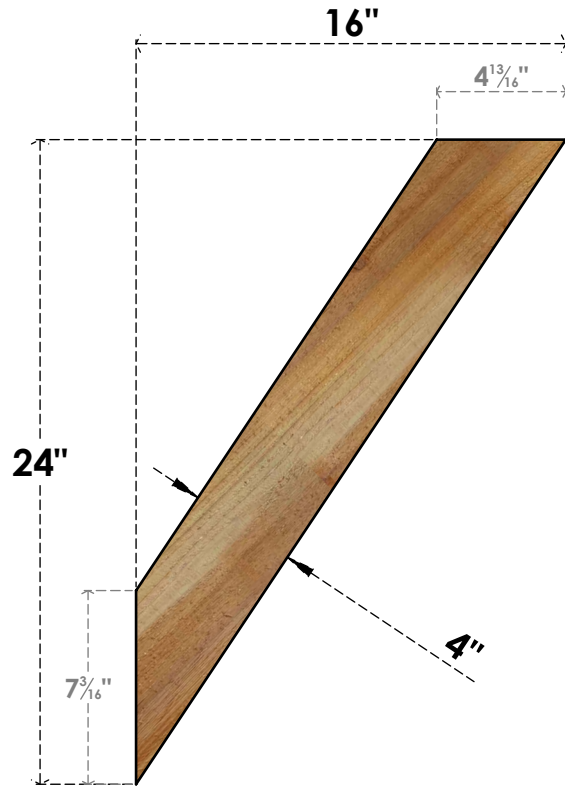

BRC04X16X24TRA00RWR

4"W X 16"D X 24"H TRADITIONAL ROUGH SAWN BRACE, WESTERN RED CEDAR

SIDE

FRONT

EKENA MILLWORK
 2300 WEST MAIN ST.
 CLARKSVILLE, TX 75426
 TOLL FREE: 866-607-0453
 WWW.EKENAMILLWORK.COM

NOTES