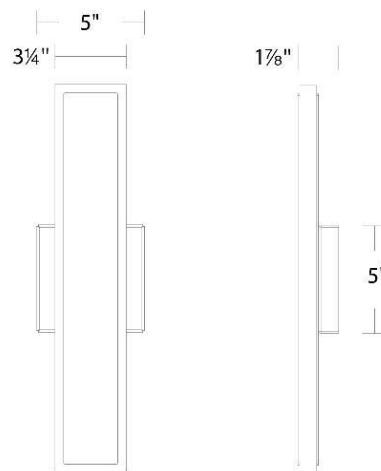

WAC LIGHTING

Bastone

Outdoor Wall Sconce 4CCT

Fixture Type: _____

Catalog Number: _____

Project: _____

Location: _____

Model & Size	Color Temp	Finish	LED Watts	LED Lumens	Delivered Lumens
WS-W99418 18"	2700K	BK Black	30 W	1287	1066
	3000K		30 W	1287	1066
	3500K		30 W	1287	1066
	4000K		30 W	1287	1066

- Edge lit LED illumination
- Built in color temperature adjustability. Switch from 2700K/3000K/3500K/4000K
- Driver concealed within the canopy

SPECIFICATIONS

Color Temp:	2700K,3000K,3500K,4000K
Input:	120/277V,50/60Hz
CRI:	90
Dimming:	ELV: 100-10% ,TRIAC: 100-5%
Rated Life:	50000 Hours
Mounting:	Can be mounted on wall in all orientations
Standards:	ETL, cETL Wet Location Listed
Construction:	Aluminum with etched acrylic diffuser

FINISHES:

Black

LINE DRAWING:

WS-W99418