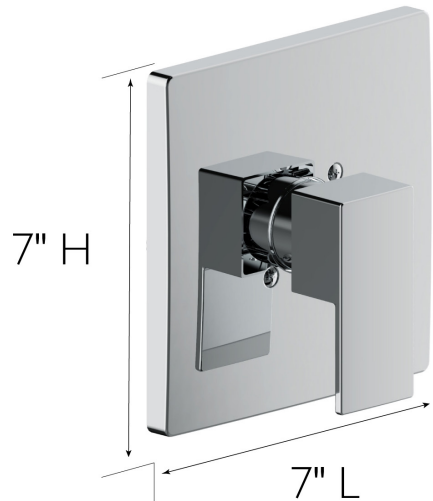

Karsen II Single Handle Valve Trim  
Polished Chrome

**SPECIFICATIONS**

MATERIAL:	Zinc/Brass
DIMENSIONS:	7" H x 7" L
WEIGHT:	1 lbs.
PVD FINISH:	Yes
ESCUTCHEON INCLUDED:	Yes
VALVE INCLUDED:	Yes
PRESSURE BALANCED VALVE:	Yes
TUB SPOUT DIVERTER INCLUDED:	No