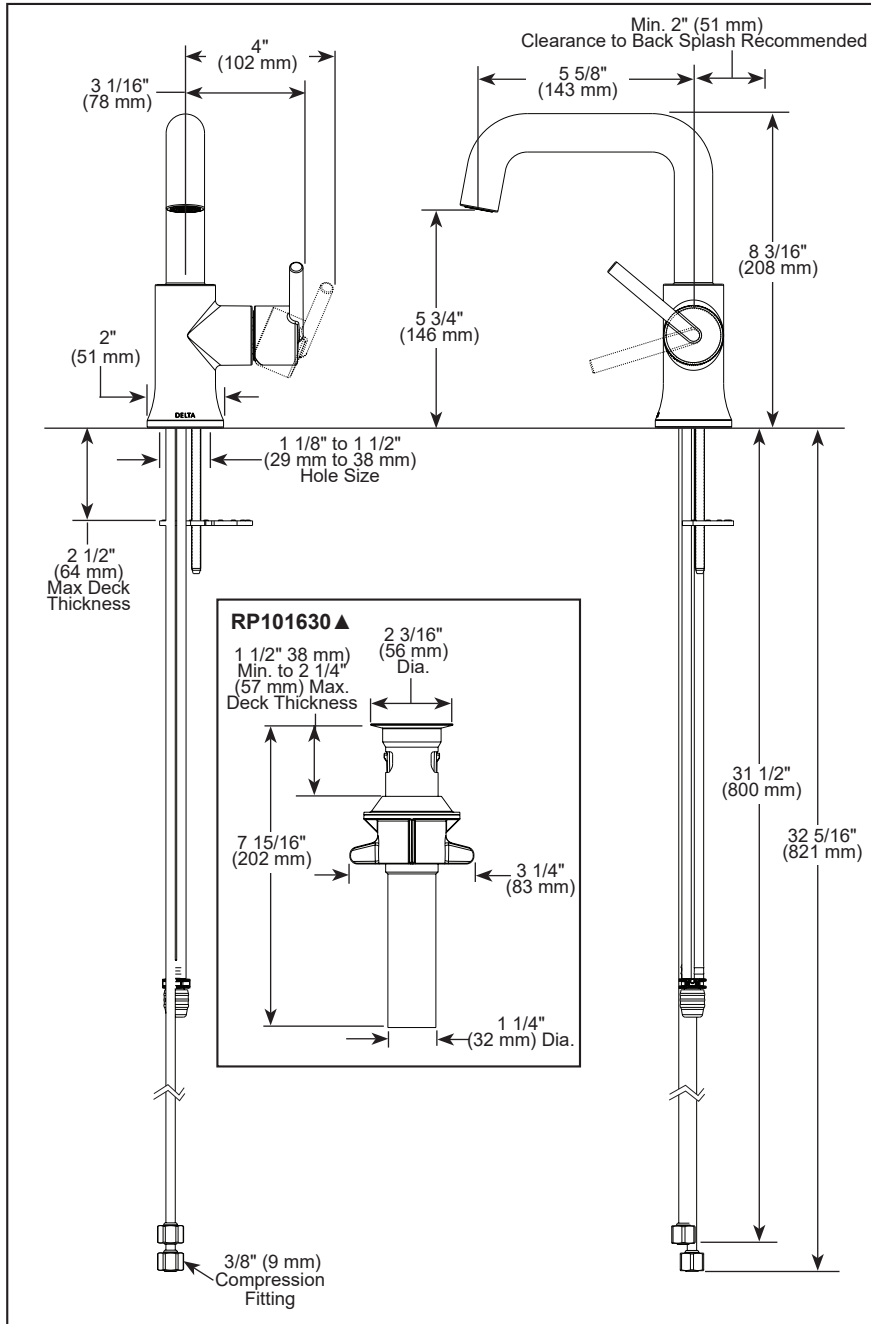

see what Delta can do™

BATHROOM FAUCET

- Trinsic® Bath Collection
- Single Handle Deck Mount

STANDARD SPECIFICATIONS:

- Max. flow rate 1.2 gpm @ 60 psi, 4.5 L/min @ 414 kPa, laminar type flow
- One hole mount
- Diamond coated ceramic cartridge
- 1/4" O.D. straight, staggered PEX supply tubes
- Models have metal drain with pop-up type fitting with plated flange and stopper
- Optional red/blue indicator ring provided with models
- Rigid spout - spout does not swivel
- Optional 6" escutcheon (RP100091 ▲) not included

COMPLIES WITH:

- ASME A112.18.1 / CSA B125.1
- ASME A112.18.2 / CSA B125.2
- ICC/ANSI A117.1
- EPA WaterSense®

▲ Designate Proper Finish Suffix

Delta Faucet Company reserves the right (1) to make changes in specifications and materials, and (2) to change or discontinue models, both without notice or obligation. Dimensions are for reference only. See current full-line price book or www.deltafaucet.com for finish options and product availability.

DSP-L-554HAR-DST Rev. A

Delta Faucet Company

55 E. 111th Street, Carmel, IN 46280
 350 South Edgeware Road, St. Thomas, ON N5P 4L1
 © 2024 Delta Faucet Company