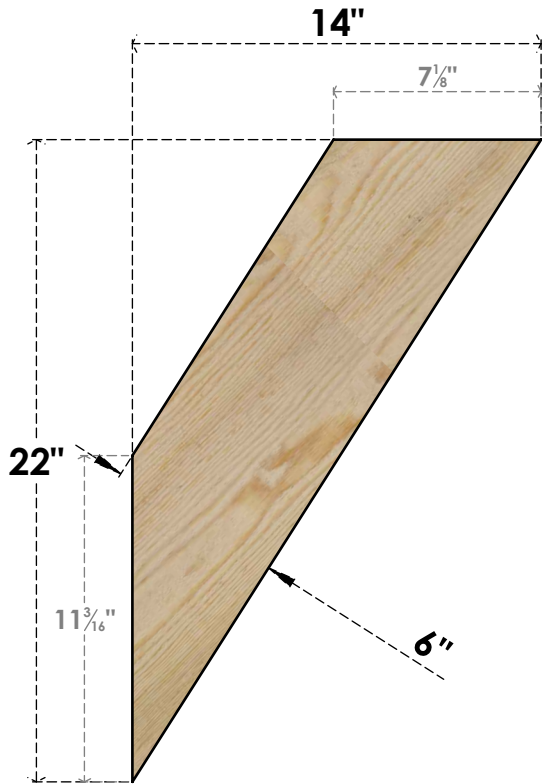

BRC06X14X22TRA00RDF

6"W X 14"D X 22"H TRADITIONAL ROUGH SAWN BRACE, DOUGLAS FIR

SIDE

FRONT

EKENA MILLWORK
2300 WEST MAIN ST.
CLARKSVILLE, TX 75426
TOLL FREE: 866-607-0453
WWW.EKENAMILLWORK.COM

NOTES

1. INSTALLATION TO BE COMPLETED IN ACCORDANCE WITH MANUFACTURER'S SPECIFICATIONS.
2. DRAWING MAY NOT BE TO SCALE
3. THIS DRAWING IS INTENDED FOR DESIGN AND PLANNING PURPOSES ONLY.
4. ALL INFORMATION CONTAINED HEREIN WAS CURRENT AT THE TIME OF DEVELOPMENT BUT MUST BE REVIEWED AND APPROVED BY THE PRODUCT MANUFACTURER TO BE CONSIDERED ACCURATE.
5. PRODUCTS ARE NOT KILN DRIED. THIS ITEM IS UNIQUE AND WILL CONTAIN THE NATURAL VARIATIONS THAT THE WOOD SPECIES OFFERS. THIS MAY RESULT IN VARIATIONS UP TO 1/4"