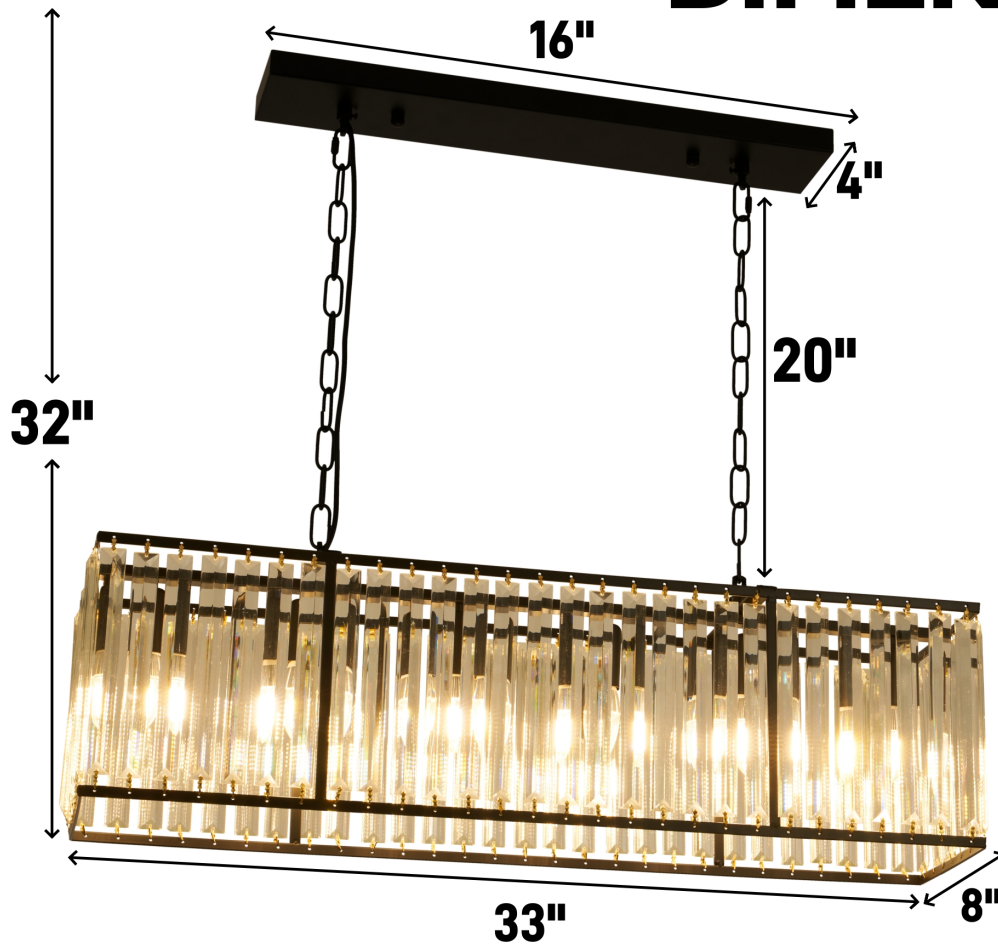

PRODUCT DIMENSIONS

ADJUSTABLE
LENGTH

ALL-METAL
CONSTRUCTION

LIGHT
CONDITIONING

ROOM SIZE
86-172 SQ.FT