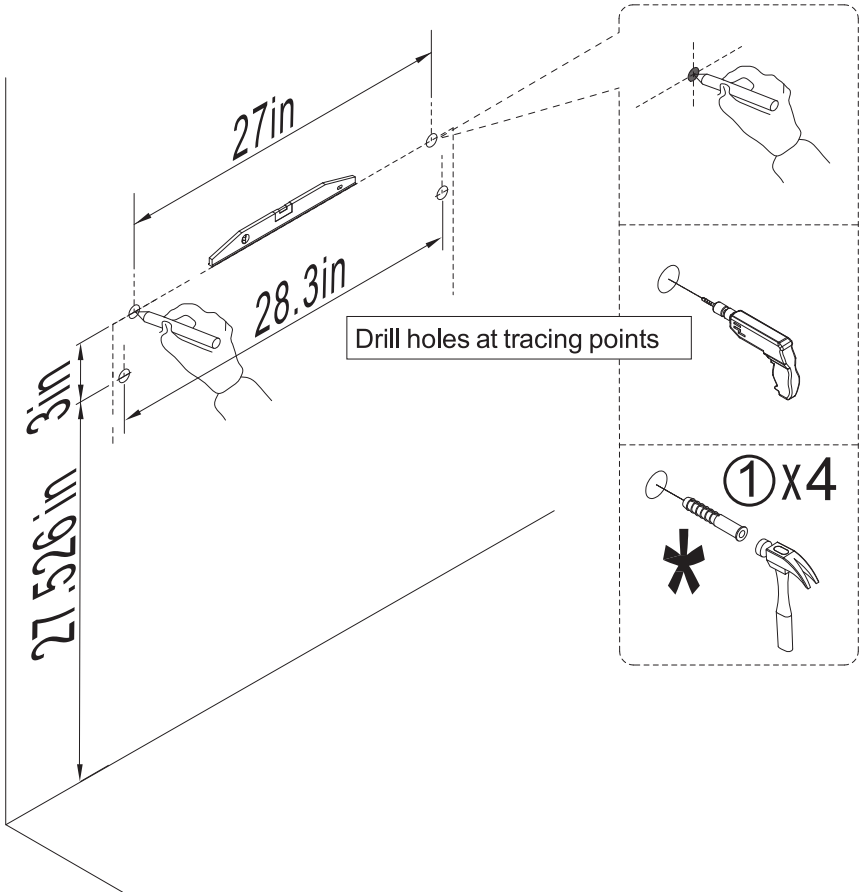

ASSEMBLY INSTRUCTIONS