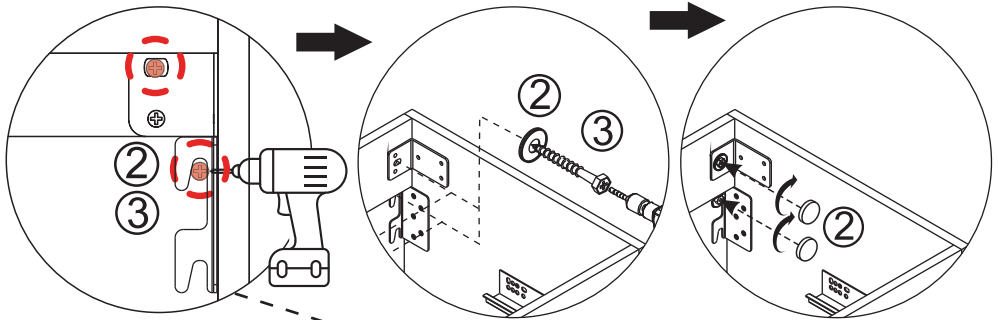

ASSEMBLY INSTRUCTIONS