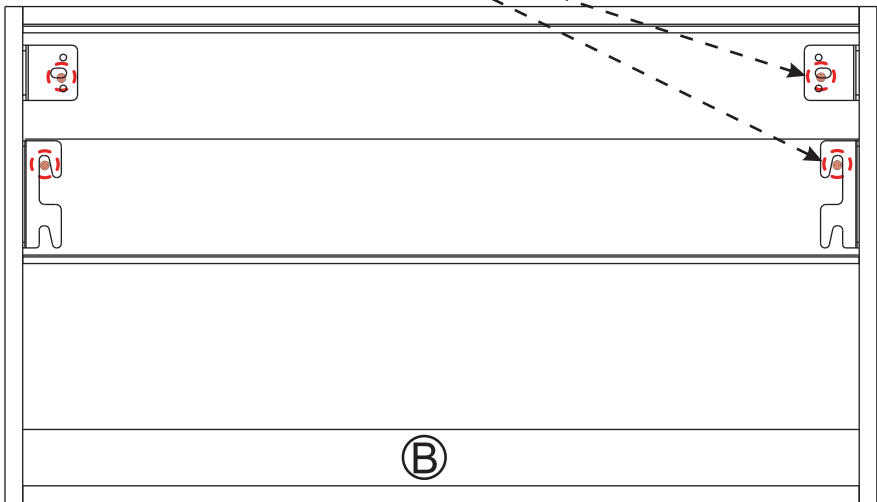

ASSEMBLY INSTRUCTIONS