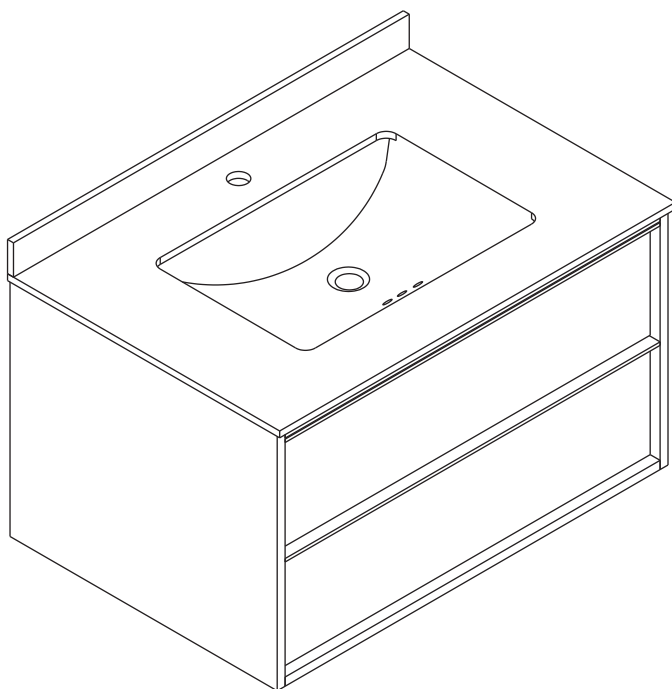

HEBRBC-0003
HEBRBC-0004

ASSEMBLY INSTRUCTIONS

Bathroom Vanity

ASSEMBLY INSTRUCTIONS

Notice:

1. Follow the installation instructions. Please confirm all accessories are preset before installation.
2. Do not fully tighten the screws during initial assembly. Fully tighten screws only once all pieces which are correctly assembled.
3. If you encounter any problems during installation, please contact our customer service.
4. Please unbox the item from the side with an open-label and put a carpet on the floor to avoid scratching it.

Recommended installers : 2

Put a carpet on the floor before unpacking

Estimate installation time:
30 minutes

Item no.	Reference Image	Qty	Item no.	Reference Image	Qty
A		x1	3		x4
B		x1	4		x6
1		x4 Sets	5		x1
2		x4			