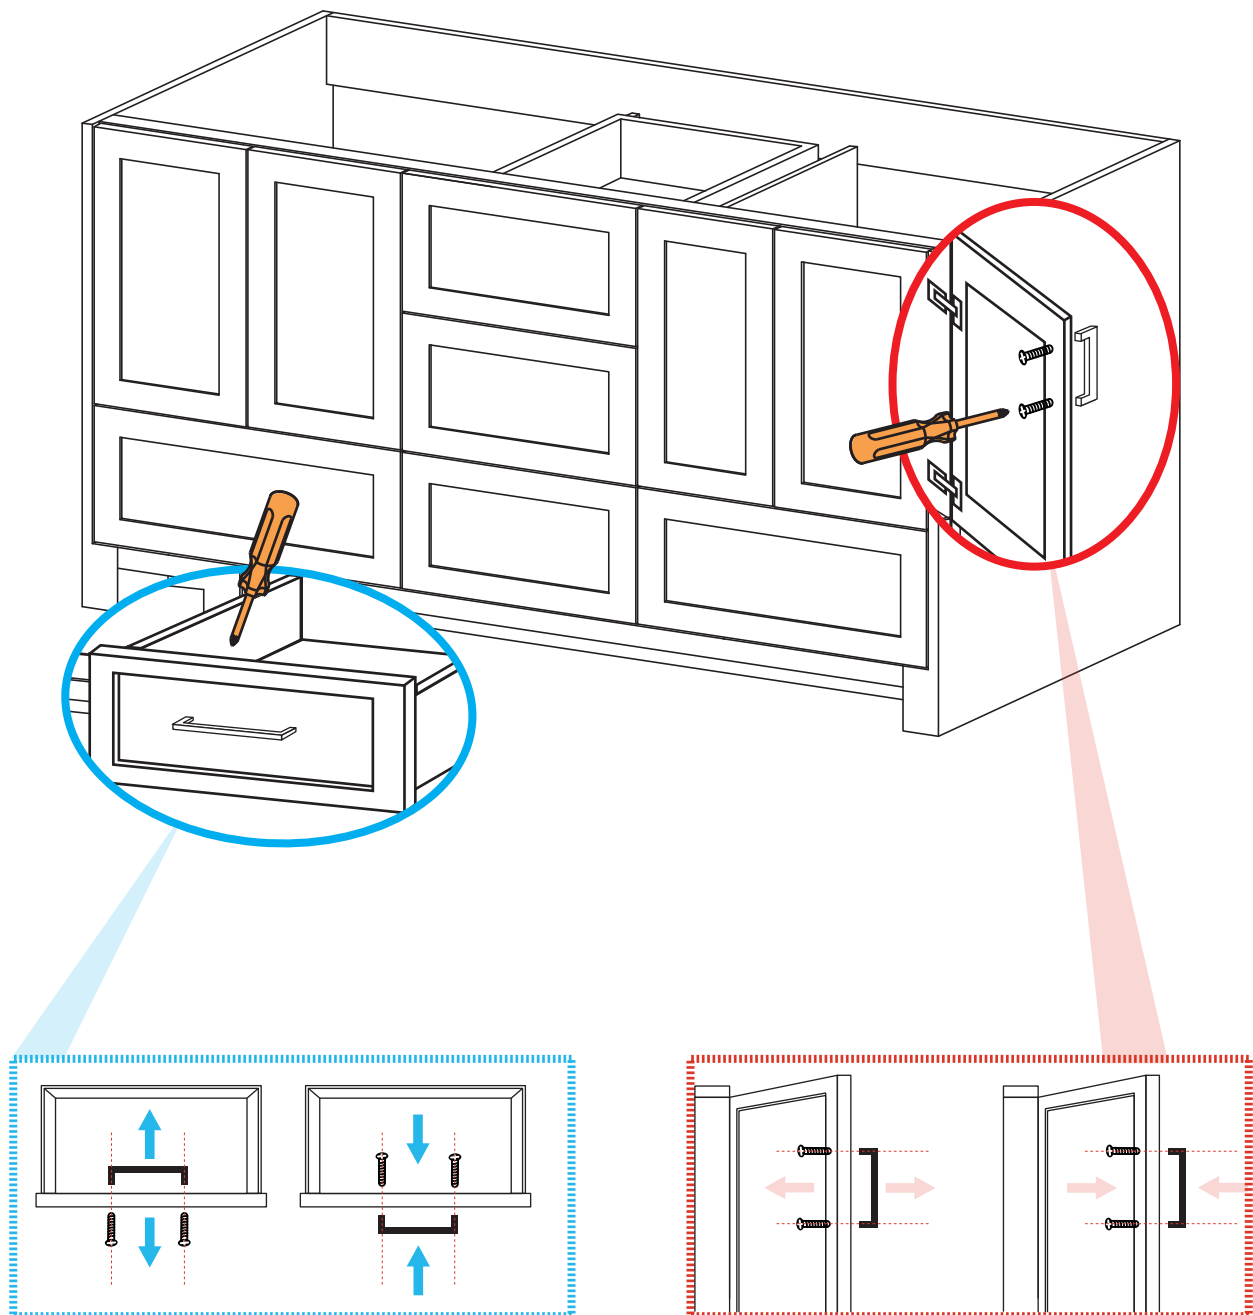

ASSEMBLY INSTRUCTIONS

BATHROOM VANITY

PRODUCT
INSTRUCTION
VIDEO

Belize 60"

NOTE: Any size of the vanity's intallation steps are the same.

INSTALLATION STEPS

Install the handle: loosen the screw of the handle which pre-installed inside the vanity, and take it out, according to the same location to install the handle on the opposite side of the cabinet surface.