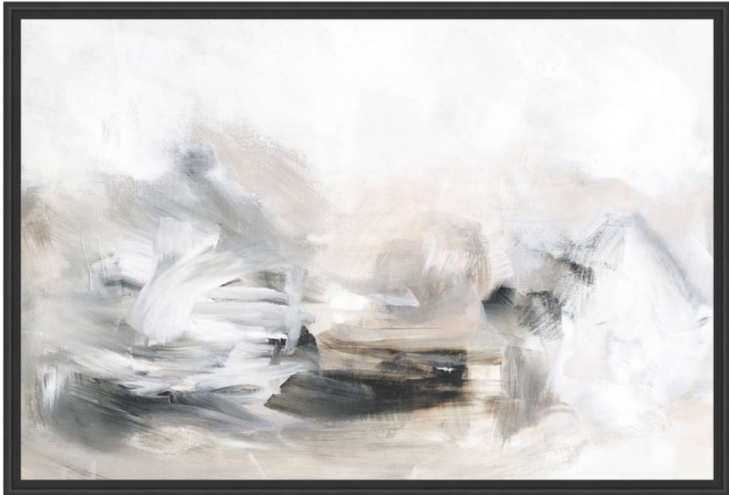

THEODORE ALEXANDER

Snow Out 1

D3106S62118-5089

Wood Frame

Canvas

Hand Embellished Semi Gloss

F475 - Black Floater Frame - Width: 0.375

W 64¼ x D 1¾ x H 43¼ inches

Material(s):

Collection: Art by TA

Style: Modern / Formal Modern

Type: Décor / Wall Art