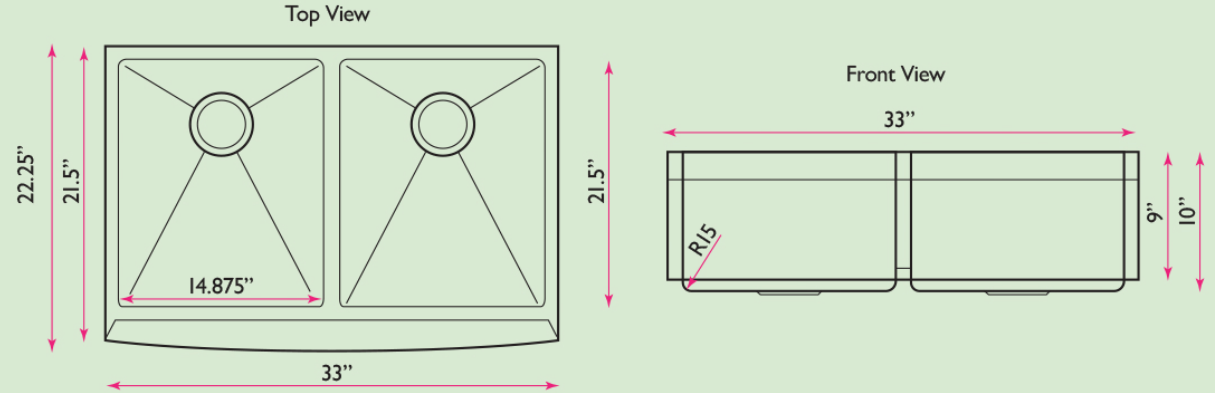

Pro-Series Collection

33 Inch Double Bowl Farmhouse Undermount Apron Front Stainless Steel Kitchen Sink

Nantucket
S I N K S

www.NantucketSinksUSA.com
info@nantucketsinksusa.com

SPECS

OVERALL DIMENSIONS	INTERIOR BOWL	APRON HEIGHT	BOWL DEPTH	DRAIN DIMENSIONS
33" x 21.5" Corner 33" x 22.25" Center	14.875" x 18" Each Bowl	9"	10"	3.5" Opening