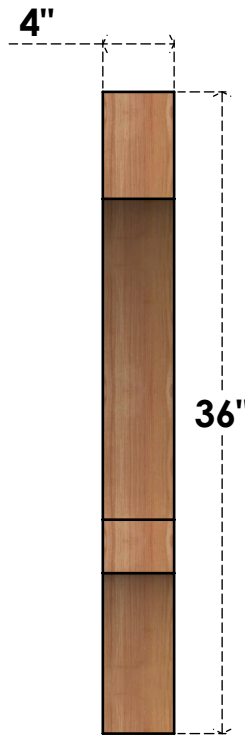

BRC04X30X36BOA00RWR

4"W X 30"D X 36"H BALBOA ROUGH SAWN BRACE, WESTERN RED CEDAR

SIDE

FRONT

EKENA MILLWORK
 2300 WEST MAIN ST.
 CLARKSVILLE, TX 75426
 TOLL FREE: 866-607-0453
 WWW.EKENAMILLWORK.COM

NOTES

1. INSTALLATION TO BE COMPLETED IN ACCORDANCE WITH MANUFACTURER'S SPECIFICATIONS.
2. DRAWING MAY NOT BE TO SCALE
3. THIS DRAWING IS INTENDED FOR DESIGN AND PLANNING PURPOSES ONLY.
4. ALL INFORMATION CONTAINED HEREIN WAS CURRENT AT THE TIME OF DEVELOPMENT BUT MUST BE REVIEWED AND APPROVED BY THE PRODUCT MANUFACTURER TO BE CONSIDERED ACCURATE.
5. PRODUCTS ARE NOT KILN DRIED. THIS ITEM IS UNIQUE AND WILL CONTAIN THE NATURAL VARIATIONS THAT THE WOOD SPECIES OFFERS. THIS MAY RESULT IN VARIATIONS UP TO 1/4"