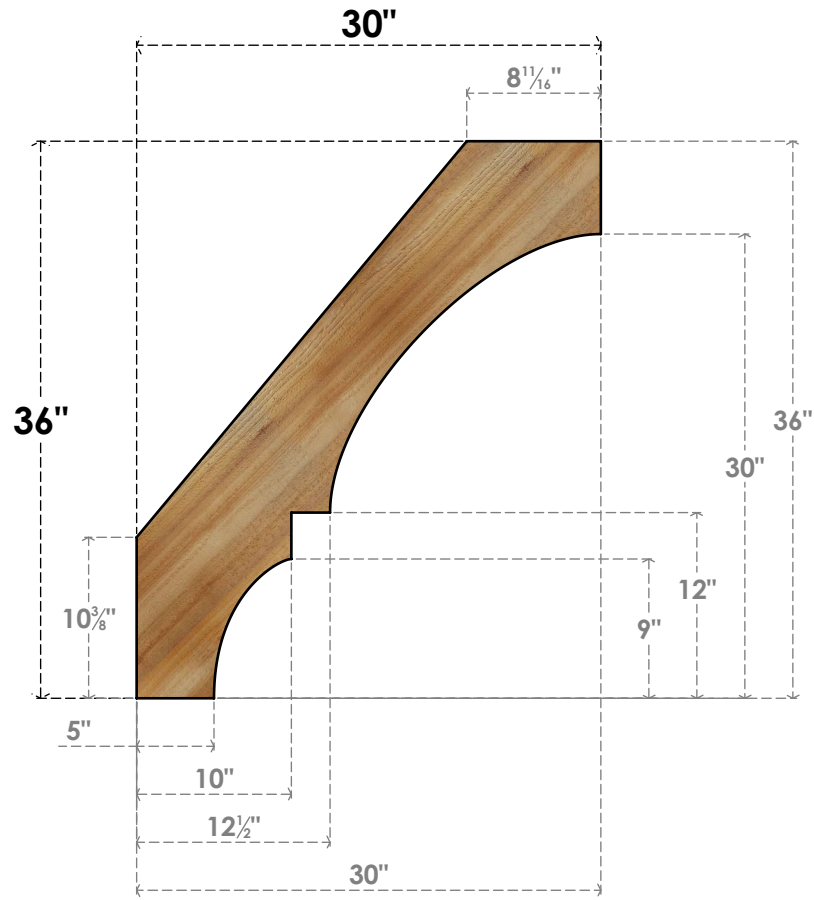

BRC04X30X36BOA00RWR

4"W X 30"D X 36"H BALBOA ROUGH SAWN BRACE, WESTERN RED CEDAR

SIDE

FRONT

EKENA MILLWORK
 2300 WEST MAIN ST.
 CLARKSVILLE, TX 75426
 TOLL FREE: 866-607-0453
 WWW.EKENAMILLWORK.COM

NOTES

1. INSTALLATION TO BE COMPLETED IN ACCORDANCE WITH MANUFACTURER'S SPECIFICATIONS.
2. DRAWING MAY NOT BE TO SCALE
3. THIS DRAWING IS INTENDED FOR DESIGN AND PLANNING PURPOSES ONLY.
4. ALL INFORMATION CONTAINED HEREIN WAS CURRENT AT THE TIME OF DEVELOPMENT BUT MUST BE REVIEWED AND APPROVED BY THE PRODUCT MANUFACTURER TO BE CONSIDERED ACCURATE.
5. PRODUCTS ARE NOT KILN DRIED. THIS ITEM IS UNIQUE AND WILL CONTAIN THE NATURAL VARIATIONS THAT THE WOOD SPECIES OFFERS. THIS MAY RESULT IN VARIATIONS UP TO 1/4"