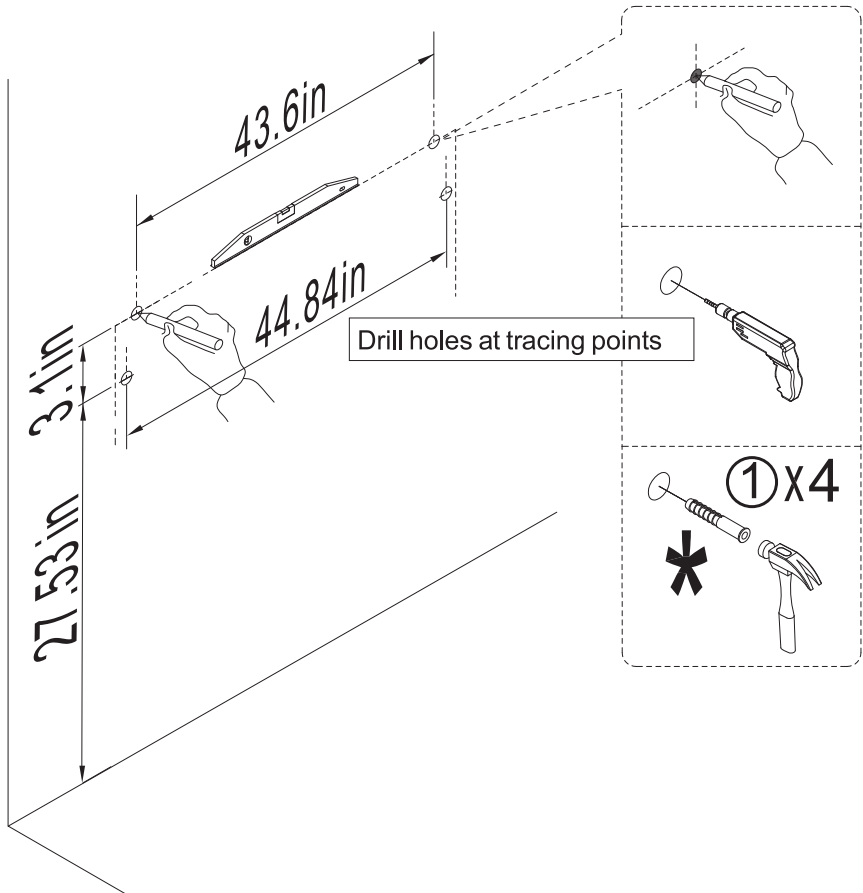

Notice:

1. Follow the installation instructions. Please confirm all accessories are present before installation.
2. Do not fully tighten the screws during initial assembly. Fully tighten screws only once all pieces which are correctly assembled.
3. If you encounter any problems during installation, please contact our customer service.
4. Please unbox the item from the side with an open-label and put a carpet on the floor to avoid scratching it.

Recommended installers : 2

Put a carpet on the floor
before unpacking

Estimate installation time:
30 minutes

Item no.	Reference Image	Qty
A		x1
B		x1
1		x4
2		x4 Sets

Item no.	Reference Image	Qty
3		x4
4		x6
5		x1

1

2

Ⓑ 1pc ② 4pcs ③ 4pcs

3

Ⓐ x1

④ 6 pcs

5

Installation of drain assembly