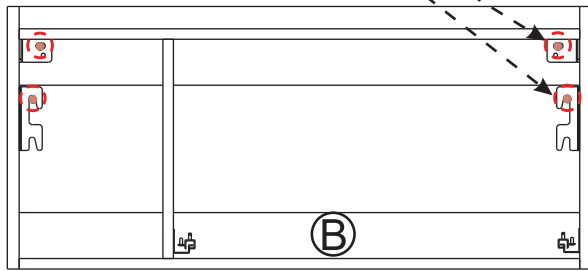

Notice:

1. Follow the installation instructions. Please confirm all accessories are present before installation.
2. Do not fully tighten the screws during initial assembly. Fully tighten screws only once all pieces which are correctly assembled.
3. If you encounter any problems during installation, please contact our customer service.
4. Please unbox the item from the side with an open-label and put a carpet on the floor to avoid scratching it.

Recommended installers : 2

Put a carpet on the floor
before unpacking

Estimate installation time:
30 minutes

Item no.	Reference Image	Qty
A		x1
B		x1
1		x4
2		x4 Sets

Item no.	Reference Image	Qty
3		x4
4		x6
5		x1

1

2

Ⓑ 1pc ② 4pcs ③ 4pcs

3

Ⓐ x1

④ 6 pcs

5

Installation of drain assembly