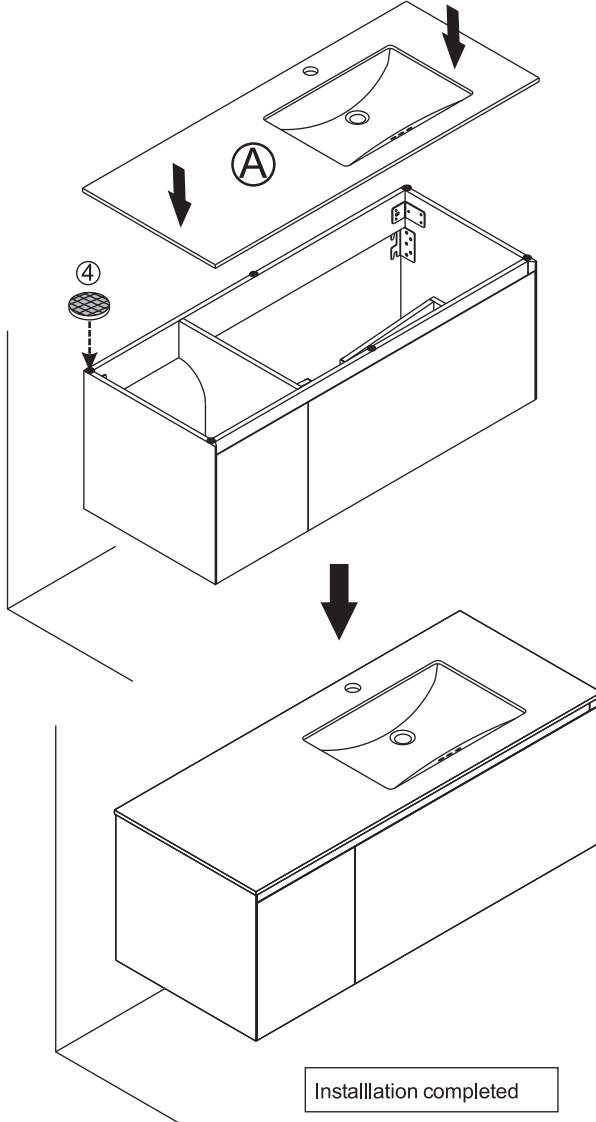

Recommended installers : 2

Put a carpet on the floor
before unpacking

Estimate installation time:
30 minutes

Item no.	Reference Image	Qty
A		x1
B		x1
1		x4
2		x4 Sets

Item no.	Reference Image	Qty
3		x4
4		x6
5		x1

1

2

Ⓑ 1pc ② 4pcs ③ 4pcs

3

Ⓐ x1

④ 6 pcs

5

Installation of drain assembly