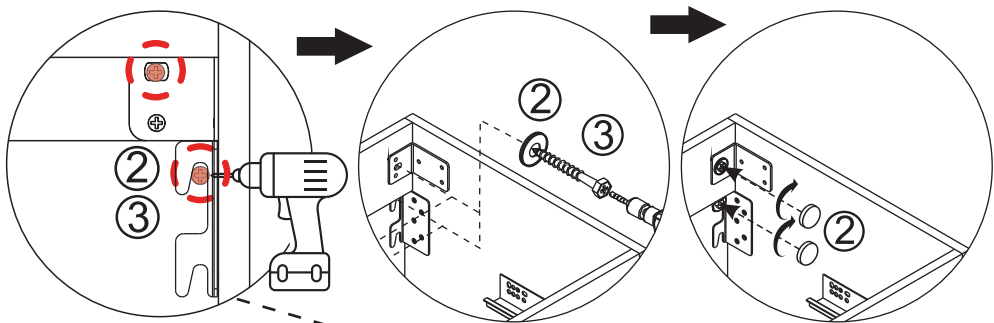

Notice:

1. Follow the installation instructions. Please confirm all accessories are present before installation.
2. Do not fully tighten the screws during initial assembly. Fully tighten screws only once all pieces which are correctly assembled.
3. If you encounter any problems during installation, please contact our customer service.
4. Please unbox the item from the side with an open-label and put a carpet on the floor to avoid scratching it.

Recommended installers : 2

Put a carpet on the floor
before unpacking

Estimate installation time:
30 minutes

Item no.	Reference Image	Qty
A		x1
B		x1
1		x4
2		x4 Sets

Item no.	Reference Image	Qty
3		x4
4		x6
5		x1

1

2

Ⓑ 1pc ② 4pcs ③ 4pcs

3

Ⓐ x1

④ 6 pcs

5

Installation of drain assembly