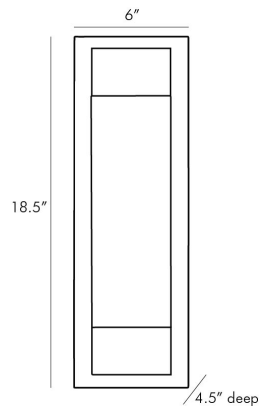

ARTERIALS

CHARLIE SCONCE

49368

H: 18.5 IN, W: 6 IN, D: 4.5 IN

Antique Brass

Contract Suitable As Is

Elevate a wall space with this contemporary sconce. A crystal clear with a frosted backing and fashioned to an antique brass steel plate offering a slightly industrial and very modern visual to a room. When in use the material appear to glow thanks to the ultramodern LED light. Pair with another for a more cohesive look. Also available in a version suitable for outdoor use (49367). Damp-rated, although limited covered outdoor conditions may affect finish.

APPEARANCE

Material	Crystal, Steel
Finish	Antique Brass, Clear with Frosted Backing
Top Coat/Sealant	true

DIMENSIONS

Center Of Mount From Btm	9.25 IN
Backplate	H: 18.5 IN, W: 6 IN, D: 4.5 IN

WIRING

Rating	50,000
Rating	Damp
Cord	0.5 FT IN, Black, SVT
Socket	2, LED
Maximum Watt	8
Voltage	110-120 V

CERTIFICATIONS

Certifications	Mexico United States, Canada
----------------	---------------------------------

COMPLIANCY

UL/ETL	Yes
RoHS	true

SHIPPING

Product Weight	14 LBS
Gross Weight 1	14.3 LBS
Shipping Box 1	H: 9 IN, L: 3 IN, W: 11 IN