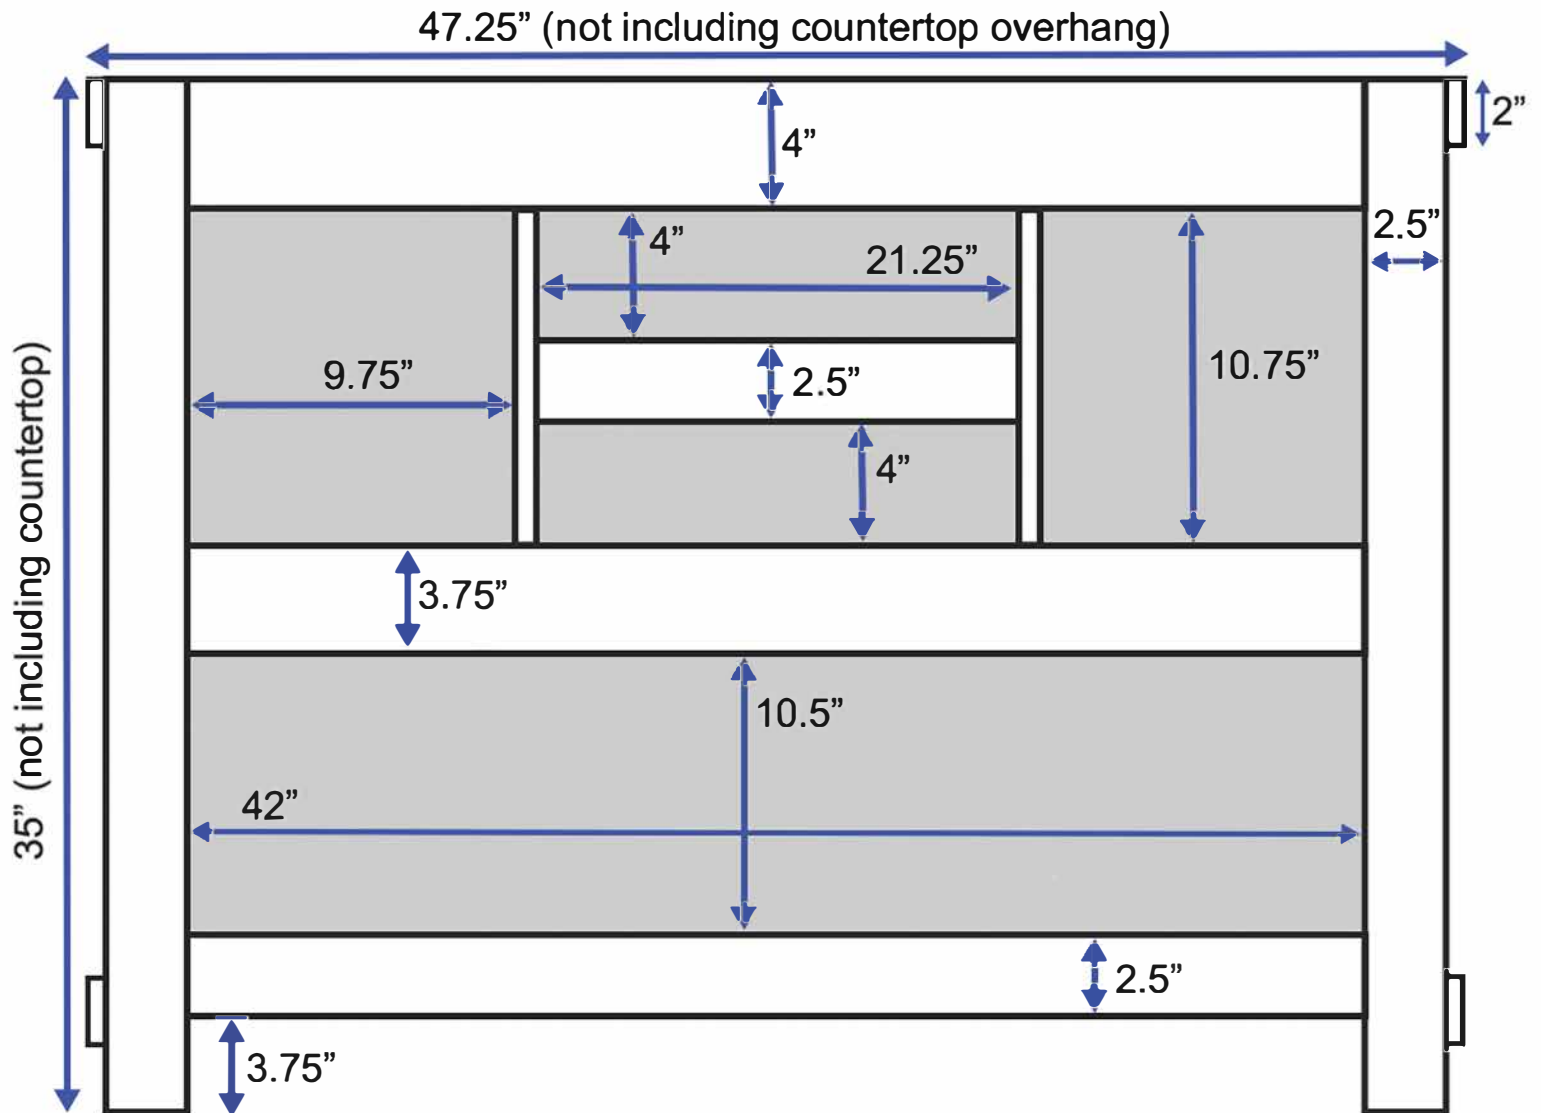

# 48-inch Bath Vanity (Back View)

All measurements are approximate and rounded to the nearest quarter inch.  
Please allow for a slight margin of error.