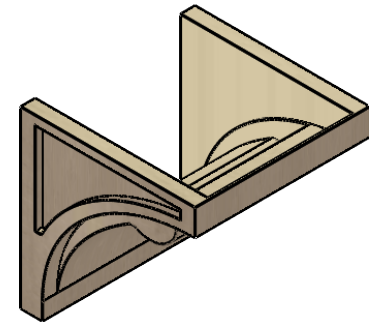

ITEM NUMBER: CORU12X12X12VIORCPR

12"W X 12"D X 12"H SERIES 1 WIDE VIOLA ROUGH CEDAR TIMBERTHANE
FAUX WOOD CORBEL, PRIMED

SIDE PROFILE

FRONT PROFILE

ISOMETRIC

EKENA MILLWORK
2300 WEST MAIN ST.
CLARKSVILLE, TX 75426
TOLL FREE: 866-607-0453
WWW.EKENAMILLWORK.COM

NOTES

1. INSTALLATION TO BE COMPLETED IN ACCORDANCE WITH MANUFACTURER'S SPECIFICATIONS.
2. DRAWING MAY NOT BE TO SCALE
3. THIS DRAWING IS INTENDED FOR DESIGN AND PLANNING PURPOSES ONLY.
4. ALL INFORMATION CONTAINED HEREIN WAS CURRENT AT THE TIME OF DEVELOPMENT BUT MUST BE REVIEWED AND APPROVED BY THE PRODUCT MANUFACTURER TO BE CONSIDERED ACCURATE.
5. TIMBERTHANE ARCHITECTURAL PRODUCTS ARE MADE FROM HIGH DENSITY URETHANE AND COME FACTORY PRIMED