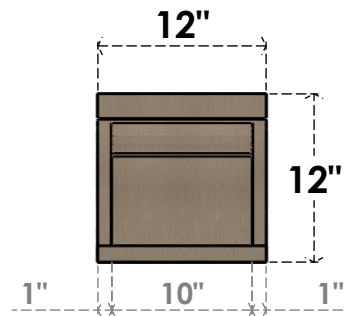

ITEM NUMBER: CORU12X12X12VIORCPR

12"W X 12"D X 12"H SERIES 1 WIDE VIOLA ROUGH CEDAR TIMBERTHANE
FAUX WOOD CORBEL, PRIMED

SIDE PROFILE

FRONT PROFILE

ISOMETRIC

EKENA MILLWORK
2300 WEST MAIN ST.
CLARKSVILLE, TX 75426
TOLL FREE: 866-607-0453
WWW.EKENAMILLWORK.COM