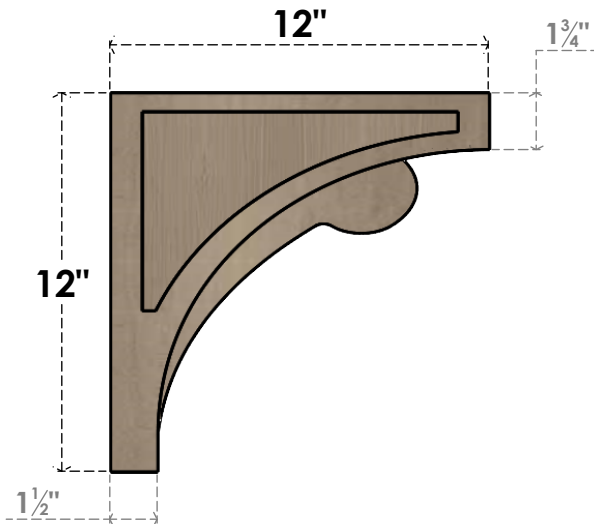

ITEM NUMBER: CORU12X12X12VIORCPR

12"W X 12"D X 12"H SERIES 1 WIDE VIOLA ROUGH CEDAR TIMBERTHANE
FAUX WOOD CORBEL, PRIMED

SIDE PROFILE

FRONT PROFILE

ISOMETRIC

EKENA MILLWORK
2300 WEST MAIN ST.
CLARKSVILLE, TX 75426
TOLL FREE: 866-607-0453
WWW.EKENAMILLWORK.COM

NOTES

1. INSTALLATION TO BE COMPLETED IN ACCORDANCE WITH MANUFACTURER'S SPECIFICATIONS.
2. DRAWING MAY NOT BE TO SCALE
3. THIS DRAWING IS INTENDED FOR DESIGN AND PLANNING PURPOSES ONLY.
4. ALL INFORMATION CONTAINED HEREIN WAS CURRENT AT THE TIME OF DEVELOPMENT BUT MUST BE REVIEWED AND APPROVED BY THE PRODUCT MANUFACTURER TO BE CONSIDERED ACCURATE.
5. TIMBERTHANE ARCHITECTURAL PRODUCTS ARE MADE FROM HIGH DENSITY URETHANE AND COME FACTORY PRIMED