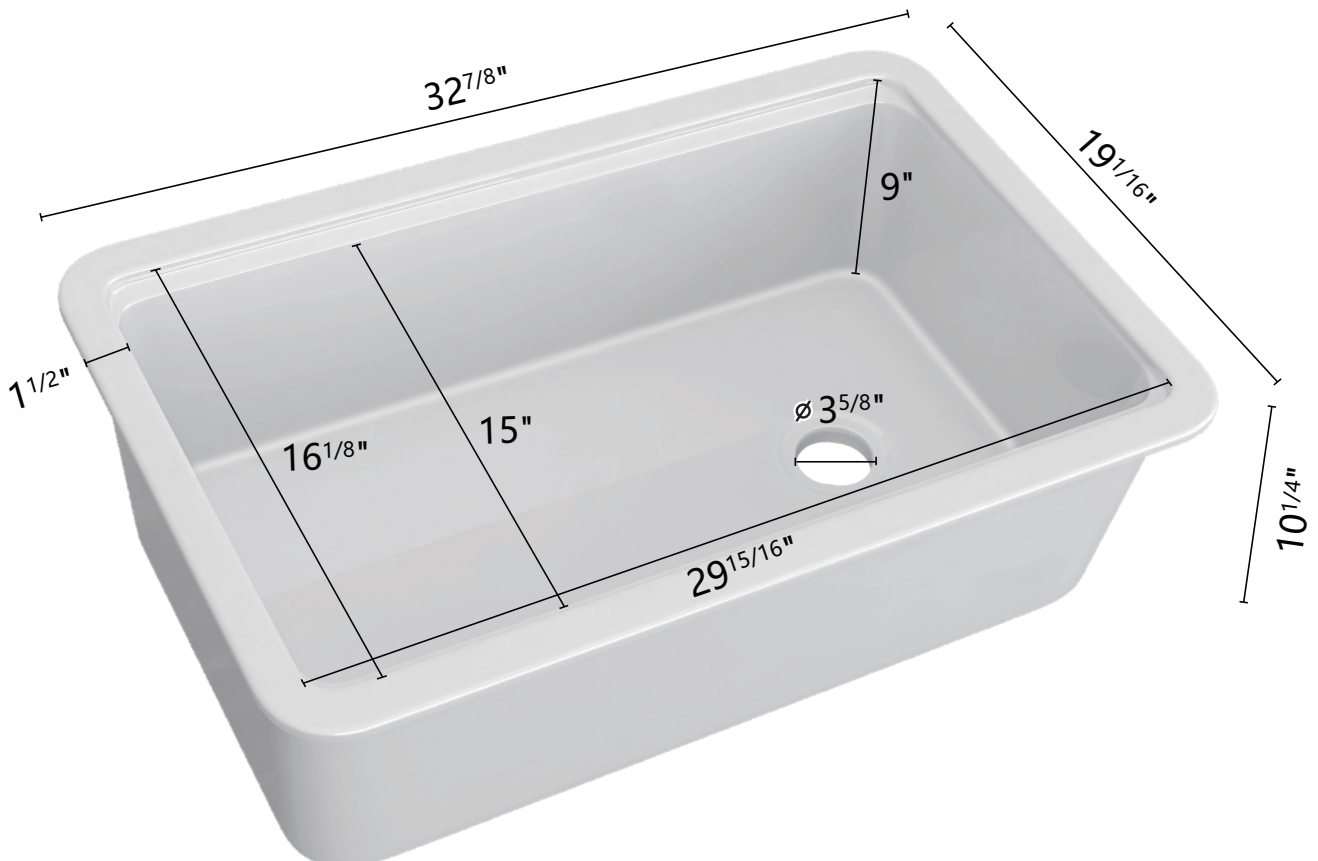

DIMENSION DETAILS

KITCHEN SINK

PRODUCT
INSTRUCTION
VIDEO

33×19×10 inch SINGLE SINK

PRODUCT SIZE

KINDLY ATTENTION: To present a perfect installation, please measure the actual sink size for the cutout and trace for the countertop. Do not cut the countertop until you receive the sink. Because this fireclay sink size may vary in size by up to 1/4 inch during the high-temperature firing production.