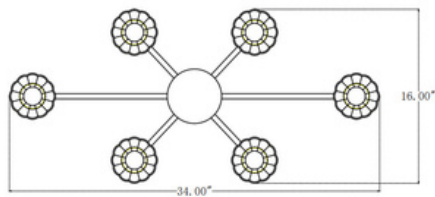

3021-LCB

Parkmont

Fixture Attributes

Category: Interior Chandelier

Finish: Lacquered Brass

Body: Steel

Shade Finish: Etched Opal Reeded

Overall Size: 34"x16"x55"

Rod/Chain Length: 3*12"+2*6"

Max. Height from Ceiling: 55"

Min. Height from Ceiling: 19"

Weight of fixture: 10.47 LBS

Certifications/Qualifications: UL / cUL

Smart SkyPlug Compatible: N/A

Warranty: www.skyplug.com/warranty