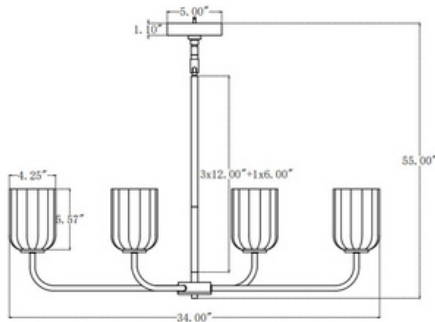

3021-LCB

Parkmont

Fixture Attributes

Category: Interior Chandelier

Finish: Lacquered Brass

Body: Steel

Shade Finish: Etched Opal Reeded

Overall Size: 34"x16"x55"

Rod/Chain Length: 3*12"+2*6"

Max. Height from Ceiling: 55"

Min. Height from Ceiling: 19"

Weight of fixture: 10.47 LBS

Certifications/Qualifications: UL / cUL

Smart SkyPlug Compatible: N/A

Warranty: www.skyplug.com/warranty

Number of bulbs: 6

Max Wattage/Range: 60W

Voltage: 120

Socket Type: E26 MED BASE

Mounting / Installations

 Plug-in Mounting System

Lead Wire Length: 58"

Wire Type: 1015 105°C