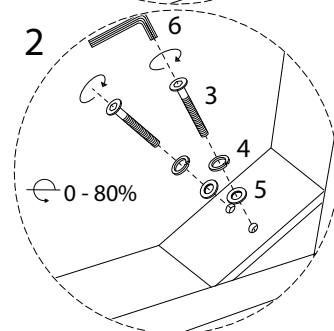

An icon showing an L-shaped metal bracket inside a circle, and a power drill with a diagonal line through it, indicating that a power drill should not be used.	A warning triangle icon with an exclamation mark inside.	A clock icon showing a 30-minute duration.
An icon showing a rectangular block on a surface with a hatched area underneath, and a similar block with a hole and a diagonal line through it, indicating that a hole should not be drilled.	A warning triangle icon with an exclamation mark inside.	An icon of a person, representing one person.

30'

1

A	B	C
		
x 1	x 2	x 1

1

x 2

2

x 4

3

x 4

4

x 10

5

x 10

6

x 1

!

1

A  x 1	C  x 1	1  M6 x 45 x 2	3  M6 x 80 x 4	4  x 6	5  x 6	6  x 1
--	--	---	---	--	--	--

2

B  x 2	2  M6 x 60 x 4	4  x 4	5  x 4	6  x 1
--	---	--	--	--

3

6  x 1
--

!