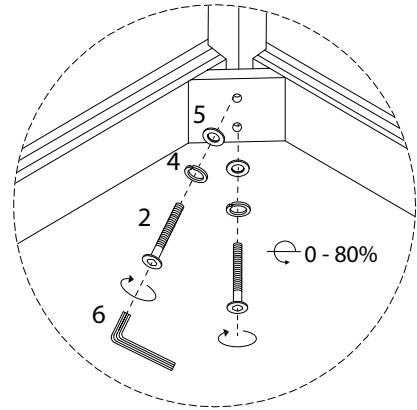

An icon showing an L-shaped metal bracket inside a circle, and a power drill with a diagonal line through it, indicating that a power drill should not be used.	A warning triangle icon with an exclamation mark inside.	A clock icon showing a 30-minute duration.
An icon showing a rectangular block on a surface with a hatched area underneath, and a similar block with a hole and a diagonal line through it, indicating that a hole should not be drilled.	A warning triangle icon with an exclamation mark inside.	An icon of a person, representing one person.

30'

1

A	B	C
		
x 1	x 2	x 1

1

x 2

2

x 4

3

x 4

4

x 10

5

x 10

6

x 1

!

1

A  x 1	C  x 1	1  M6 x 45 x 2	3  M6 x 80 x 4	4  x 6	5  x 6	6  x 1
--	--	---	---	--	--	--

2

B  x 2	2  M6 x 60 x 4	4  x 4	5  x 4	6  x 1
--	---	--	--	--

3

6  x 1
--

!