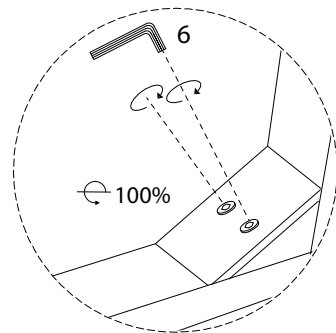

An icon showing an L-shaped metal bracket inside a circle, and a power drill with a diagonal line through it, indicating that a power drill should not be used.	A warning triangle icon with an exclamation mark inside.	A clock icon showing a 30-minute duration.
An icon showing a rectangular block on a surface with a hatched area underneath, and a similar block with a hole and a diagonal line through it, indicating that a hole should not be drilled.	A warning triangle icon with an exclamation mark inside.	An icon of a person, representing one person.

30'

1

A	B	C
		
x 1	x 2	x 1

1

x 2

2

x 4

3

1

A  x 1	C  x 1	1  M6 x 45 x 2	3  M6 x 80 x 4	4  x 6	5  x 6	6  x 1
--	--	---	---	--	--	--

2

B  x 2	2  M6 x 60 x 4	4  x 4	5  x 4	6  x 1
--	---	--	--	--

3

6  x 1
--

!