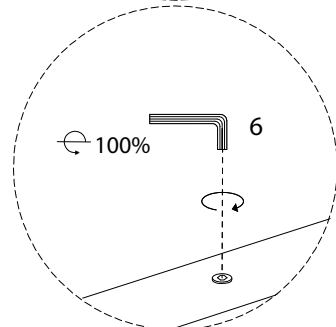

An icon showing an L-shaped metal bracket inside a circle, and a power drill with a diagonal line through it, indicating that a power drill should not be used.	A warning triangle icon with an exclamation mark inside.	A clock icon showing a 30-minute duration.
An icon showing a rectangular block on a surface with a hatched area underneath, and a similar block with a hole and a diagonal line through it, indicating that a hole should not be drilled.	A warning triangle icon with an exclamation mark inside.	An icon of a person, representing one person.

1

A  x 1	C  x 1	1  M6 x 45 x 2	3  M6 x 80 x 4	4  x 6	5  x 6	6  x 1
--	--	---	---	--	--	--

2

B  x 2	2  M6 x 60 x 4	4  x 4	5  x 4	6  x 1
--	---	--	--	--

3

6  x 1
--

!