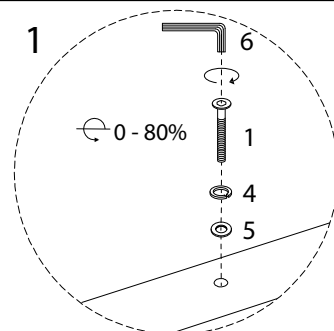

An icon showing an L-shaped metal bracket inside a circle, and a power drill with a diagonal line through it, indicating that a power drill should not be used.	A warning triangle icon with an exclamation mark inside.	A clock icon showing a 30-minute duration.
An icon showing a rectangular block on a surface with a hatched area underneath, and a similar block with a hole and a diagonal line through it, indicating that a hole should not be drilled.	A warning triangle icon with an exclamation mark inside.	An icon of a person, representing one person.

30'

1

A	B	C
		
x 1	x 2	x 1

1

x 2

2

x 4

3

x 4

4

x 10

5

x 10

6

x 1

!

1

A  x 1	C  x 1	1  M6 x 45 x 2	3  M6 x 80 x 4	4  x 6	5  x 6	6  x 1
--	--	---	---	--	--	--

2

B  x 2	2  M6 x 60 x 4	4  x 4	5  x 4	6  x 1
--	---	--	--	--

3

6  x 1
--

!