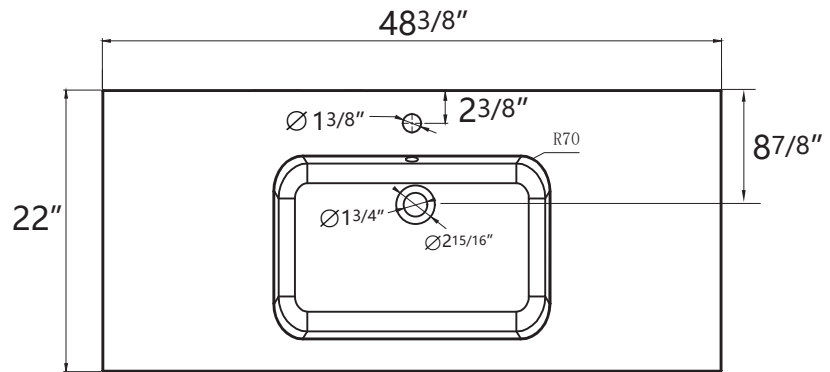

# DIMENSION DETAILS

# RIO 48"

# COUNTERTOP SIZE

Top View

Front View

Side View

# VANITY SIZE

Front View

Side View