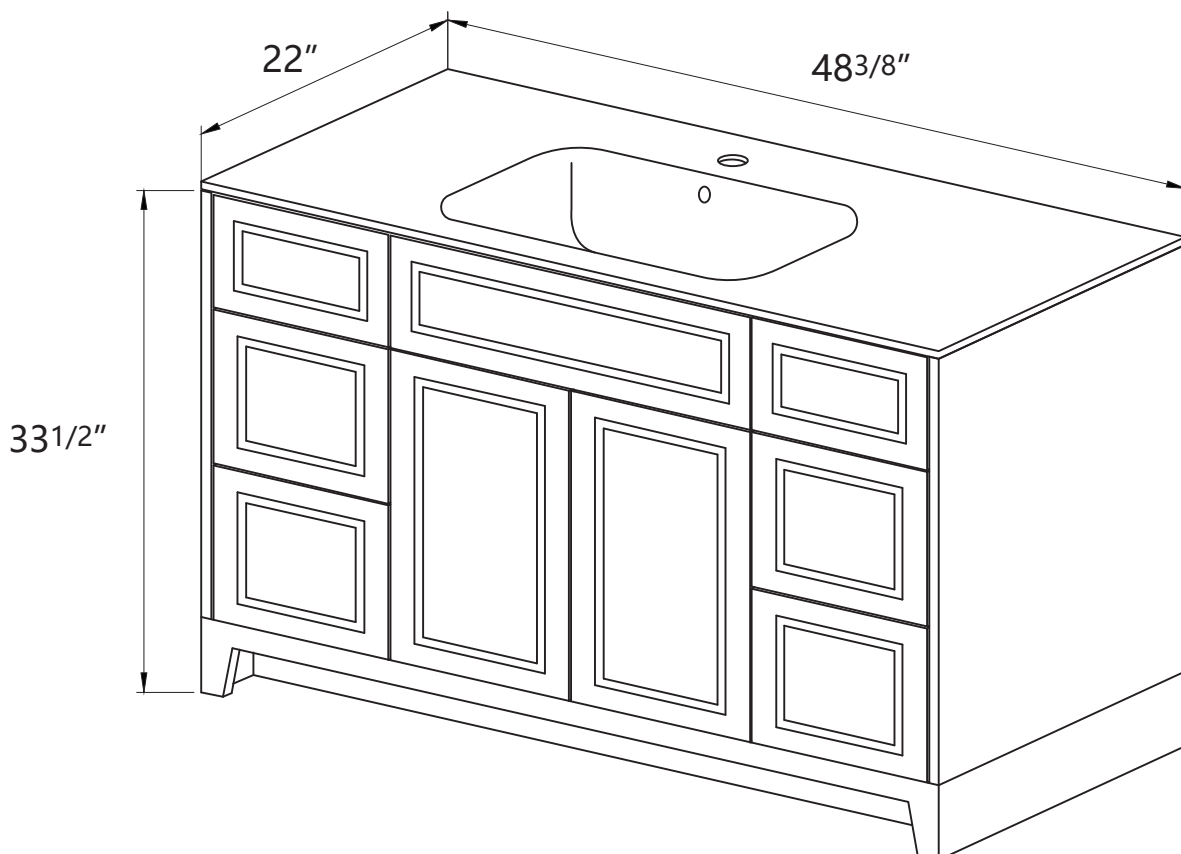

# DIMENSION DETAILS

# RIO 48"

# COUNTERTOP SIZE

Top View

Front View

Side View

# VANITY SIZE

Front View

Side View