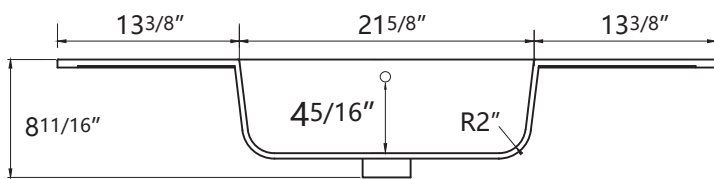

# DIMENSION DETAILS

# RIO 48"

# COUNTERTOP SIZE

Top View

Front View

Side View

# VANITY SIZE

Front View

Side View