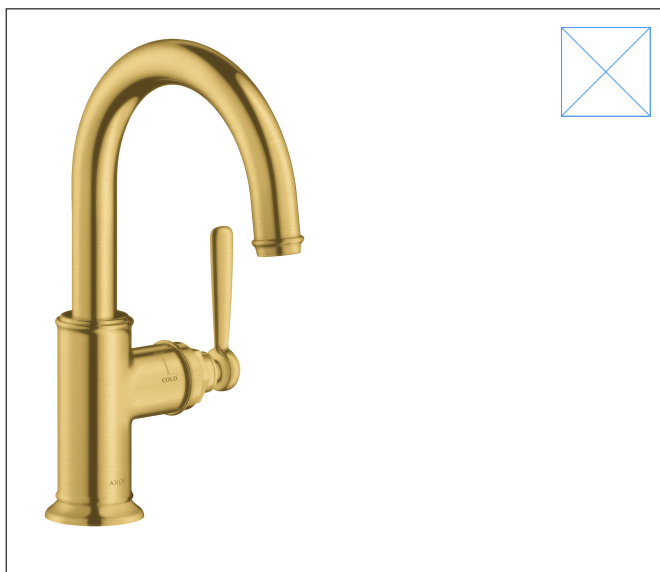

Brand	AXOR
Art. Name	AXOR Montreux Bar Faucet, 1.5 GPM
Art. Nr.	16583251
Surface	brushed gold optic
Pos.	1

Product Picture

Features

- Projection: 174 mm
- Swivel range 150°
- Aerated spray
- Deck mounted
- Flow: 1.5 GPM (5.7 L/Min)
- Ceramic cartridge
- 3/8" connections

Drawing

Technology

Spray Types