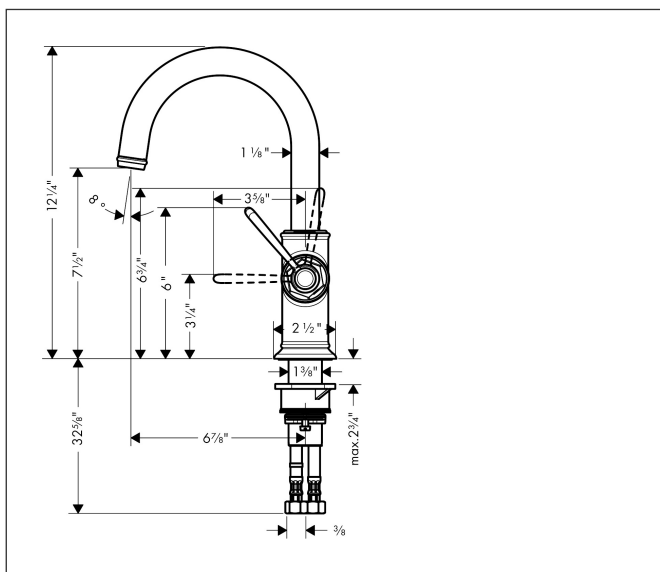

Brand	AXOR
Art. Name	AXOR Montreux Bar Faucet, 1.5 GPM
Art. Nr.	16583251
Surface	brushed gold optic
Pos.	1

Product Picture

Features

- Projection: 174 mm
- Swivel range 150°
- Aerated spray
- Deck mounted
- Flow: 1.5 GPM (5.7 L/Min)
- Ceramic cartridge
- 3/8" connections

Drawing

Technology

Spray Types