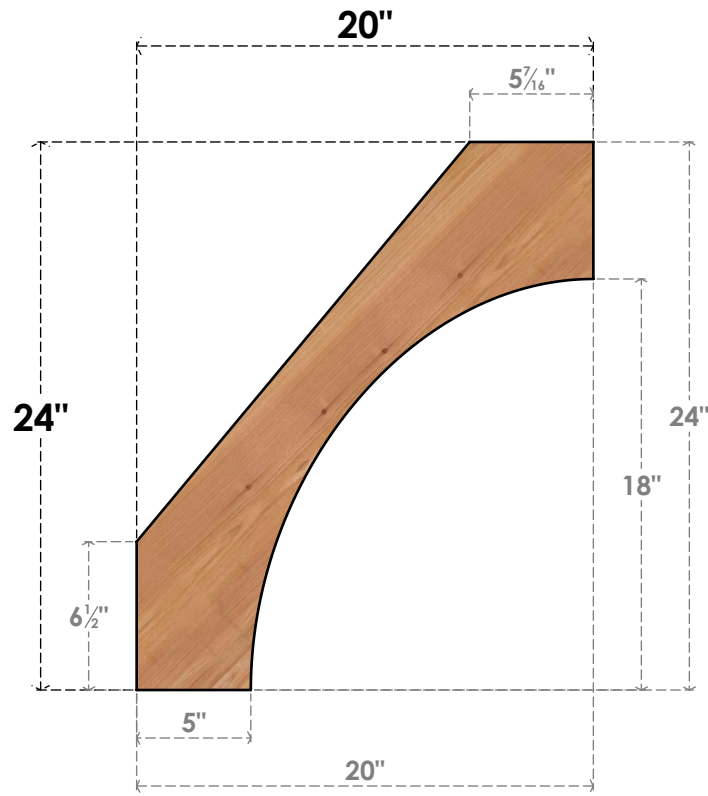

BRC04X20X24WTLO0SWR

3 1/2"W X 20"D X 24"H WESTLAKE SMOOTH BRACE, WESTERN RED CEDAR

SIDE

FRONT

EKENA MILLWORK
 2300 WEST MAIN ST.
 CLARKSVILLE, TX 75426
 TOLL FREE: 866-607-0453
 WWW.EKENAMILLWORK.COM

NOTES