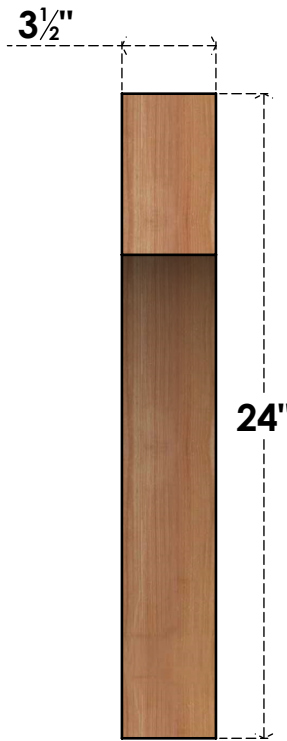

BRC04X20X24WTLO0SWR

3 1/2"W X 20"D X 24"H WESTLAKE SMOOTH BRACE, WESTERN RED CEDAR

SIDE

FRONT

EKENA MILLWORK
 2300 WEST MAIN ST.
 CLARKSVILLE, TX 75426
 TOLL FREE: 866-607-0453
 WWW.EKENAMILLWORK.COM

NOTES