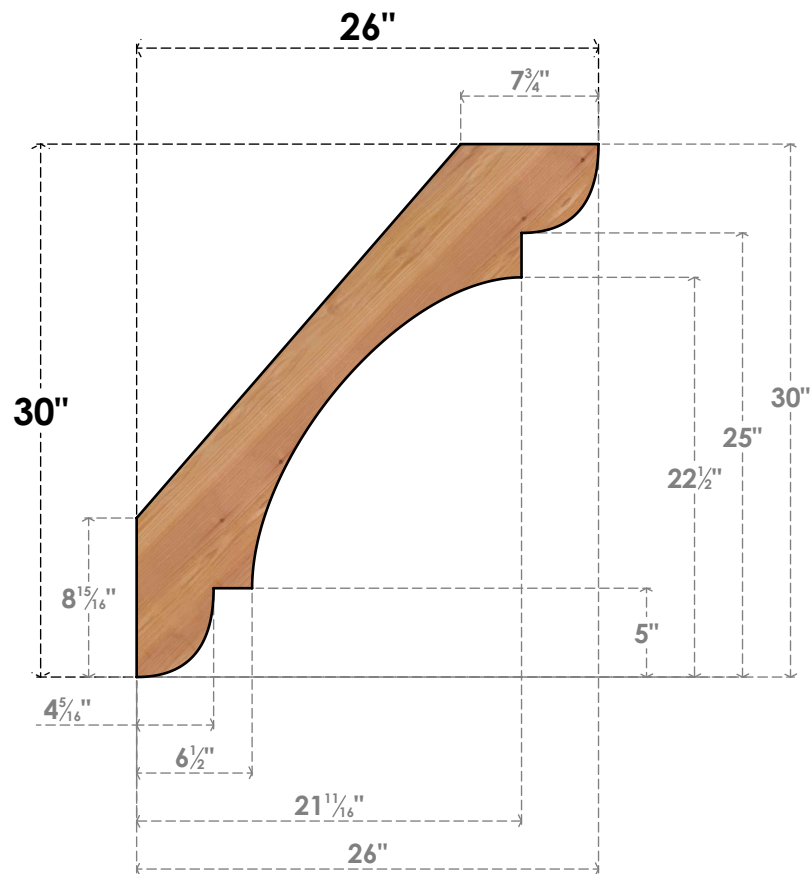

BRC06X26X30OLY00SWR

5 1/2"W X 26"D X 30"H OLYMPIC SMOOTH BRACE, WESTERN RED CEDAR

SIDE

FRONT

EKENA MILLWORK
 2300 WEST MAIN ST.
 CLARKSVILLE, TX 75426
 TOLL FREE: 866-607-0453
 WWW.EKENAMILLWORK.COM

NOTES

1. INSTALLATION TO BE COMPLETED IN ACCORDANCE WITH MANUFACTURER'S SPECIFICATIONS.
2. DRAWING MAY NOT BE TO SCALE
3. THIS DRAWING IS INTENDED FOR DESIGN AND PLANNING PURPOSES ONLY.
4. ALL INFORMATION CONTAINED HEREIN WAS CURRENT AT THE TIME OF DEVELOPMENT BUT MUST BE REVIEWED AND APPROVED BY THE PRODUCT MANUFACTURER TO BE CONSIDERED ACCURATE.
5. PRODUCTS ARE NOT KILN DRIED. THIS ITEM IS UNIQUE AND WILL CONTAIN THE NATURAL VARIATIONS THAT THE WOOD SPECIES OFFERS. THIS MAY RESULT IN VARIATIONS UP TO 1/4"