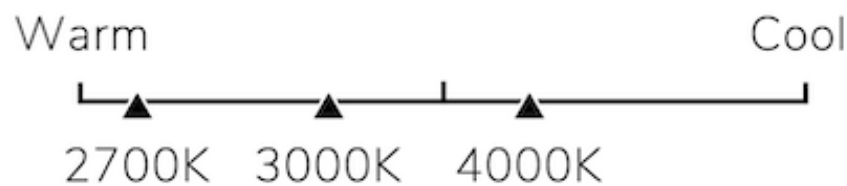

Lighting Specifications

Brightness 275 lumens

Estimated Yearly Energy Cost \$ 0.80

Based on 3 hrs/day
11c/kWh Cost depends
on rates and use

Life in Years 22.8 Years

Based on 3 hrs/day

Color Appearance

Energy Used 5 watts