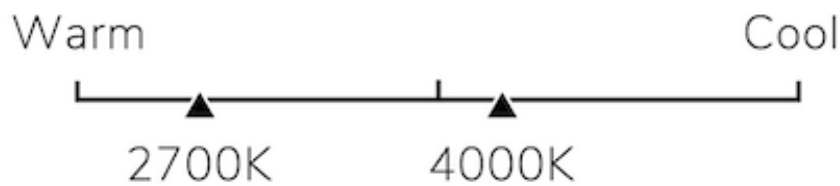

Lighting Specifications

Brightness 600 lumens

Estimated Yearly Energy Cost \$ 1.20

Based on 3 hrs/day
11c/kWh Cost depends
on rates and use

Life in Years 22.8 Years

Based on 3 hrs/day

Color Appearance

Energy Used 9.9 watts