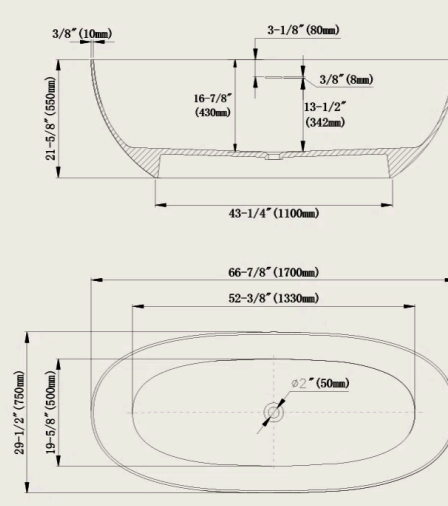

Product Line Art

51-1/8" (1300mm)

55-1/8" (1400mm)

59" (1500mm)

63" (1600mm)

66-7/8" (1700mm)

70-7/8" (1800mm)