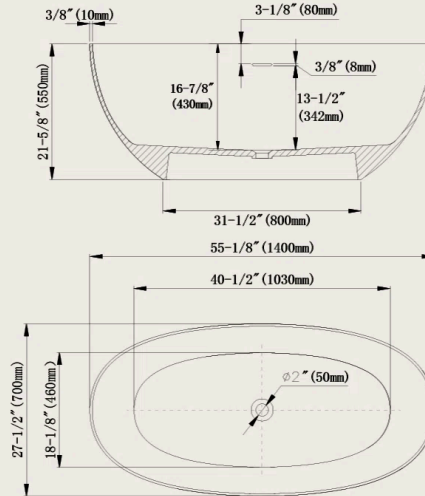

Product Line Art

51-1/8" (1300mm)

55-1/8" (1400mm)

59" (1500mm)

63" (1600mm)

66-7/8" (1700mm)

70-7/8" (1800mm)