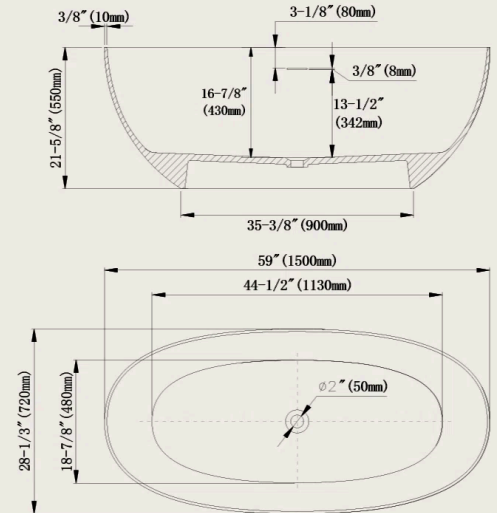

Product Line Art

51-1/8" (1300mm)

55-1/8" (1400mm)

59" (1500mm)

63" (1600mm)

66-7/8" (1700mm)

70-7/8" (1800mm)