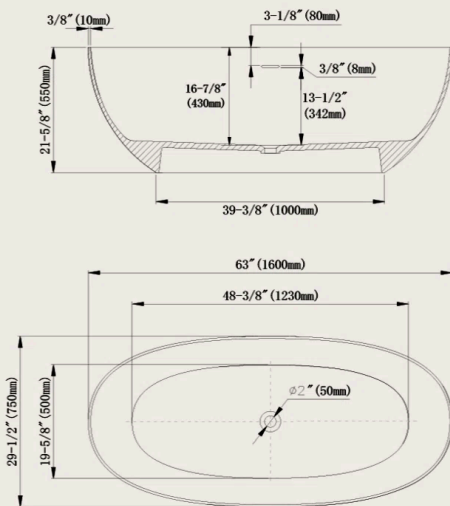

Product Line Art

51-1/8" (1300mm)

55-1/8" (1400mm)

59" (1500mm)

63" (1600mm)

66-7/8" (1700mm)

70-7/8" (1800mm)