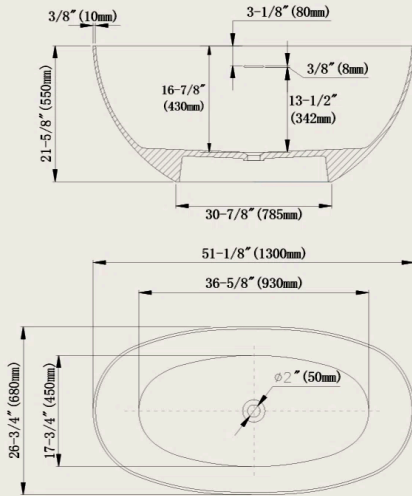

Product Line Art

51-1/8" (1300mm)

55-1/8" (1400mm)

59" (1500mm)

63" (1600mm)

66-7/8" (1700mm)

70-7/8" (1800mm)