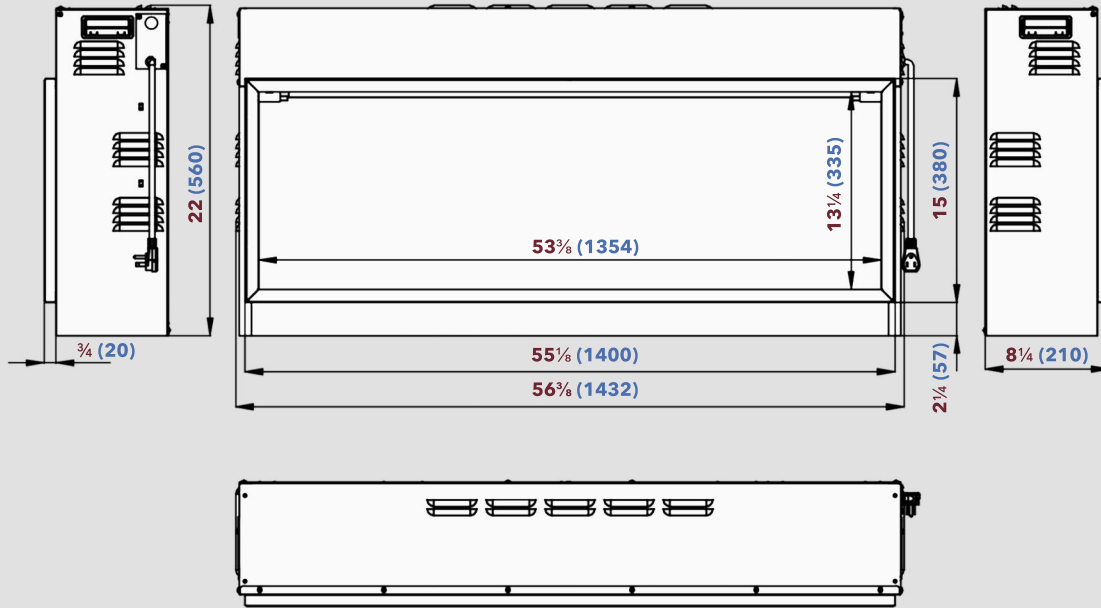

Product Details & Measurements

Product Details

- input voltage: **120 V**
- amps: **12 A**
- power: **1500 W (high heat)**
750 W (low heat)
- power (heater off): **32 W**
- outlet: **Standard (type B)**
Hard-wired
- certification: **CSA**
- heater timer: **0.5 h - 9 h**
- temperature: **16°C - 28°C**
60°F - 82°F
- cord length: **70"**
- size: **56³/₈" x 8¹/₄" x 22"**
- viewing size: **53³/₈" x 13¹/₄"**
- framing: **57" x 22¹/₂" x 8⁷/₈"**
- heating area: **400 sq.ft**
- remote control: **included**
- warranty: **2 years**

Product Dimensions

Framing Dimensions

Guide: ■ inches ■ millimeters

For more information, please visit: dynastyfireplaces.com

Dynasty Fireplaces
10-3071 No. 5 Road
Richmond, BC, Canada
V6X 2T4

Specifications and dimensions subject to change, please visit our website for the most up-to-date information. Check with your local building code before installation.