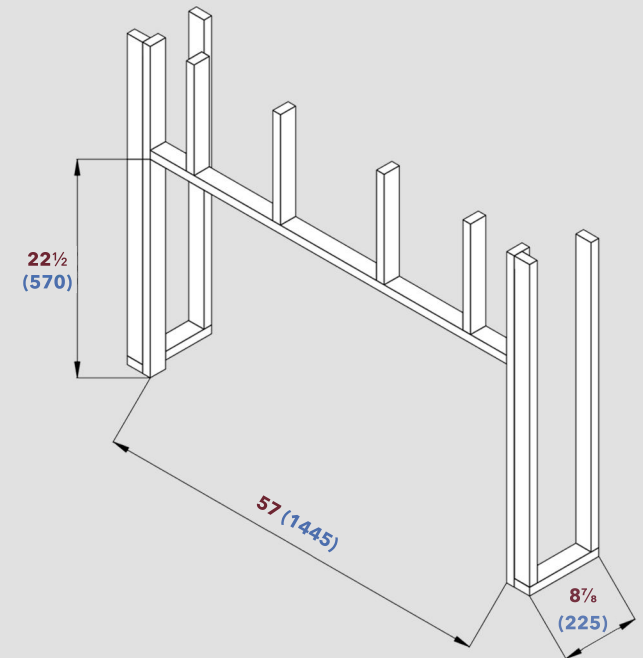

Product Details & Measurements

Product Details

- input voltage: **120 V**
- amps: **12 A**
- power: **1500 W (high heat)**
750 W (low heat)
- power (heater off): **32 W**
- outlet: **Standard (type B)**
Hard-wired
- certification: **CSA**
- heater timer: **0.5 h - 9 h**
- temperature: **16°C - 28°C**
60°F - 82°F
- cord length: **70"**
- size: **56³/₈" x 8¹/₄" x 22"**
- viewing size: **53³/₈" x 13¹/₄"**
- framing: **57" x 22¹/₂" x 8⁷/₈"**
- heating area: **400 sq.ft**
- remote control: **included**
- warranty: **2 years**

Product Dimensions

Framing Dimensions

Guide: ■ inches ■ millimeters

For more information, please visit: dynastyfireplaces.com

Dynasty Fireplaces
10-3071 No. 5 Road
Richmond, BC, Canada
V6X 2T4

Specifications and dimensions subject to change, please visit our website for the most up-to-date information. Check with your local building code before installation.