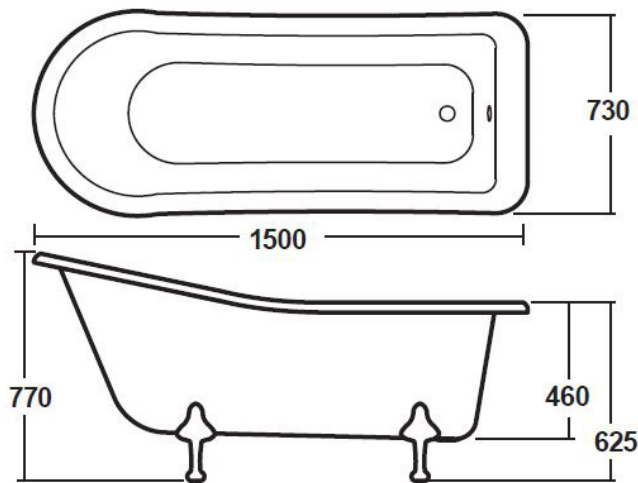

### PRODUCT DIMENSIONS

Length (mm)	Width (mm)	Depth (mm)	Nett Wgt Kg
1500	750	620	49.6

### PACKAGING DIMENSIONS

Length (mm)	Width (mm)	Depth (mm)	Gross Wgt Kg
1580	780	635	49.6

### PRODUCT DETAILS

Country of Origin	China	Certification	FSC	CE
Fitting Instruction	No	Material Colour Ref'	European White	
Product Material	Acrylic	Material Thickness	14mm	
Volume (Ltr)	155L	Displaced Capacity	85L	
Leg Set Inc'	Legset Not Included	Waste Inc'	Waste Not Included	
Drilled/Undrilled	Undrilled For Taps	Includes Grips	No Grips Supplied	
Embossed	No	No of Tapholes	None	
Anti-Slip	No			

### PRODUCT DIMENSIONS

Length (mm)	Width (mm)	Depth (mm)	Nett Wgt Kg
245	180	115	4.92