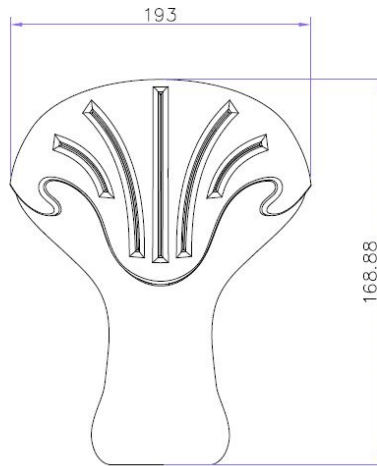

### PRODUCT DIMENSIONS

Length (mm)	Width (mm)	Depth (mm)	Nett Wgt Kg
1500	750	620	49.6

### OUTER BOX DIMENSIONS (If Applicable)

Length (mm)	Width (mm)	Height (mm)	Gross Wgt Kg
Barcode	5055369006540		

### PRODUCT DETAILS

Country of Origin	China	Certification	FSC	CE
Fitting Instruction	No	Material Colour Ref'	European White	
Product Material	Acrylic	Material Thickness	14mm	
Volume (Ltr)	155L	Displaced Capacity	85L	
Leg Set Inc'	Legset Not Included	Waste Inc'	Waste Not Included	
Drilled/Undrilled	Undrilled For Taps	Includes Grips	No Grips Supplied	
Embossed	No	No of Tapholes	None	
Anti-Slip	No			

### PRODUCT DIMENSIONS

Length (mm)	Width (mm)	Depth (mm)	Nett Wgt Kg
245	180	115	4.92