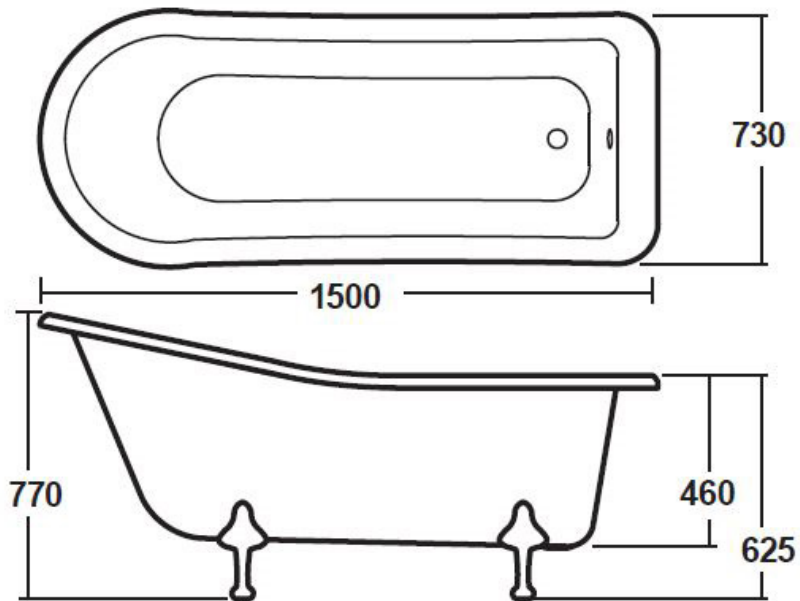

CUSTOMER DATA SHEET

SALES CODE: RL1490T

DESCRIPTION: 1500 Slipper Free Standing Bath

PACKAGING DETAILS

Barcode

5055369032280