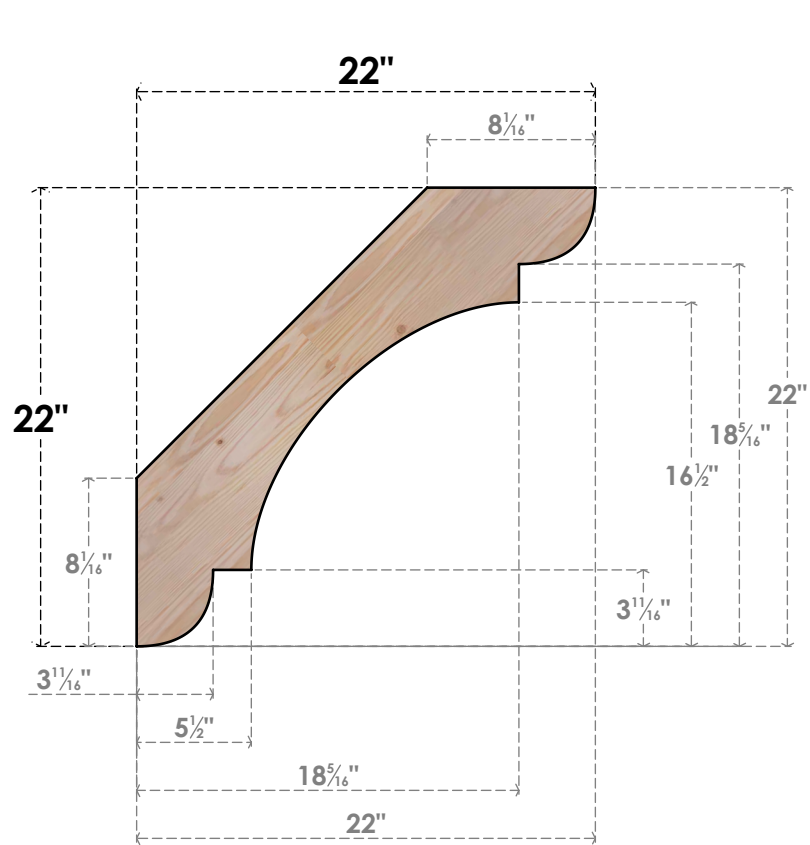

BRC04X22X22OLY00SDF

3 1/2"W X 22"D X 22"H OLYMPIC SMOOTH BRACE, DOUGLAS FIR

SIDE

FRONT

EKENA MILLWORK
 2300 WEST MAIN ST.
 CLARKSVILLE, TX 75426
 TOLL FREE: 866-607-0453
 WWW.EKENAMILLWORK.COM

NOTES

1. INSTALLATION TO BE COMPLETED IN ACCORDANCE WITH MANUFACTURER'S SPECIFICATIONS.
2. DRAWING MAY NOT BE TO SCALE
3. THIS DRAWING IS INTENDED FOR DESIGN AND PLANNING PURPOSES ONLY.
4. ALL INFORMATION CONTAINED HEREIN WAS CURRENT AT THE TIME OF DEVELOPMENT BUT MUST BE REVIEWED AND APPROVED BY THE PRODUCT MANUFACTURER TO BE CONSIDERED ACCURATE.
5. PRODUCTS ARE NOT KILN DRIED. THIS ITEM IS UNIQUE AND WILL CONTAIN THE NATURAL VARIATIONS THAT THE WOOD SPECIES OFFERS. THIS MAY RESULT IN VARIATIONS UP TO 1/4"