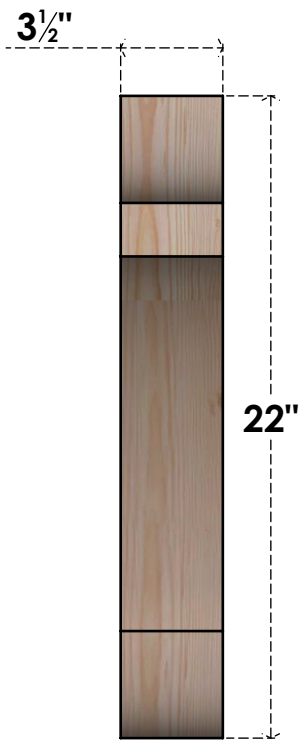

BRC04X22X22OLY00SDF

3 1/2"W X 22"D X 22"H OLYMPIC SMOOTH BRACE, DOUGLAS FIR

SIDE

FRONT

EKENA MILLWORK
 2300 WEST MAIN ST.
 CLARKSVILLE, TX 75426
 TOLL FREE: 866-607-0453
 WWW.EKENAMILLWORK.COM

NOTES

1. INSTALLATION TO BE COMPLETED IN ACCORDANCE WITH MANUFACTURER'S SPECIFICATIONS.
2. DRAWING MAY NOT BE TO SCALE
3. THIS DRAWING IS INTENDED FOR DESIGN AND PLANNING PURPOSES ONLY.
4. ALL INFORMATION CONTAINED HEREIN WAS CURRENT AT THE TIME OF DEVELOPMENT BUT MUST BE REVIEWED AND APPROVED BY THE PRODUCT MANUFACTURER TO BE CONSIDERED ACCURATE.
5. PRODUCTS ARE NOT KILN DRIED. THIS ITEM IS UNIQUE AND WILL CONTAIN THE NATURAL VARIATIONS THAT THE WOOD SPECIES OFFERS. THIS MAY RESULT IN VARIATIONS UP TO 1/4"