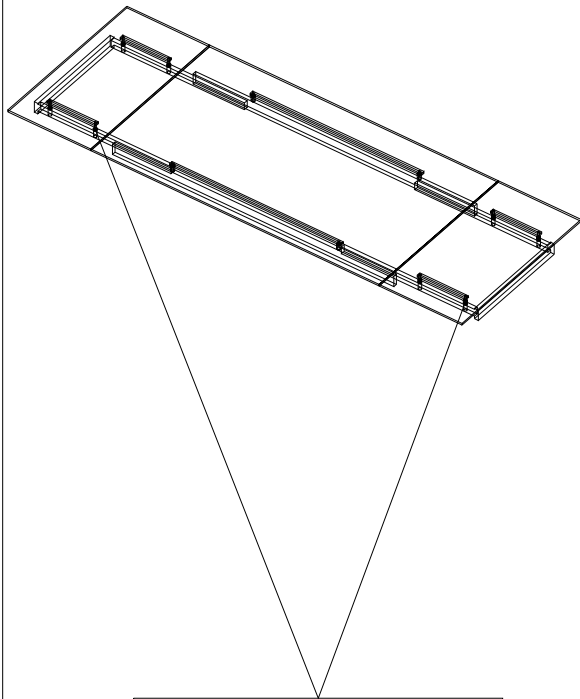

# 86542

Extension Table Novel

**KARE**  
DESIGN

- A  M8\*20= 8x
- B  Ø8\*2= 8x

**KARE**  
DESIGN

**86542** Extension Table Novel

1.

X4

X4

2.

X4

X4