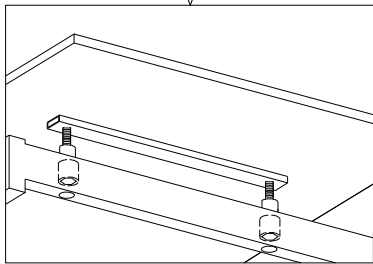

# 86542

Extension Table Novel

**KARE**  
DESIGN

- A  M8\*20= 8x
- B  Ø8\*2= 8x

**KARE**  
DESIGN

**86542** Extension Table Novel

1.

X4