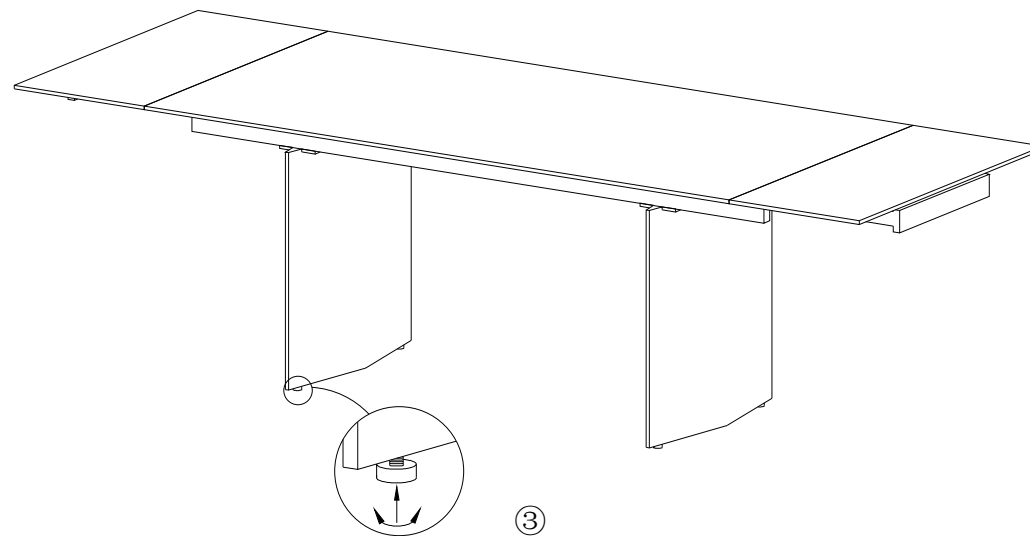

# 86542

Extension Table Novel

**KARE**  
DESIGN

- A  M8\*20= 8x
- B  Ø8\*2= 8x

**KARE**  
DESIGN

**86542** Extension Table Novel

1.

X4