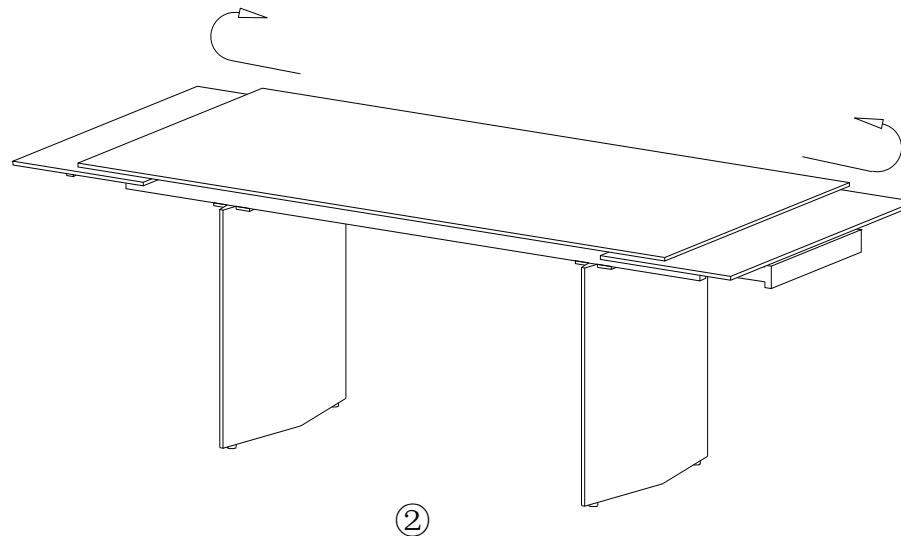

# 86542

Extension Table Novel

**KARE**  
DESIGN

- A  M8\*20= 8x
- B  Ø8\*2= 8x

**KARE**  
DESIGN

**86542** Extension Table Novel

1.

X4