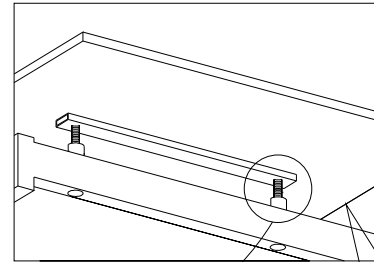

# 86542

Extension Table Novel

**KARE**  
DESIGN

- A  M8\*20= 8x
- B  Ø8\*2= 8x

**KARE**  
DESIGN

**86542** Extension Table Novel

1.

X4