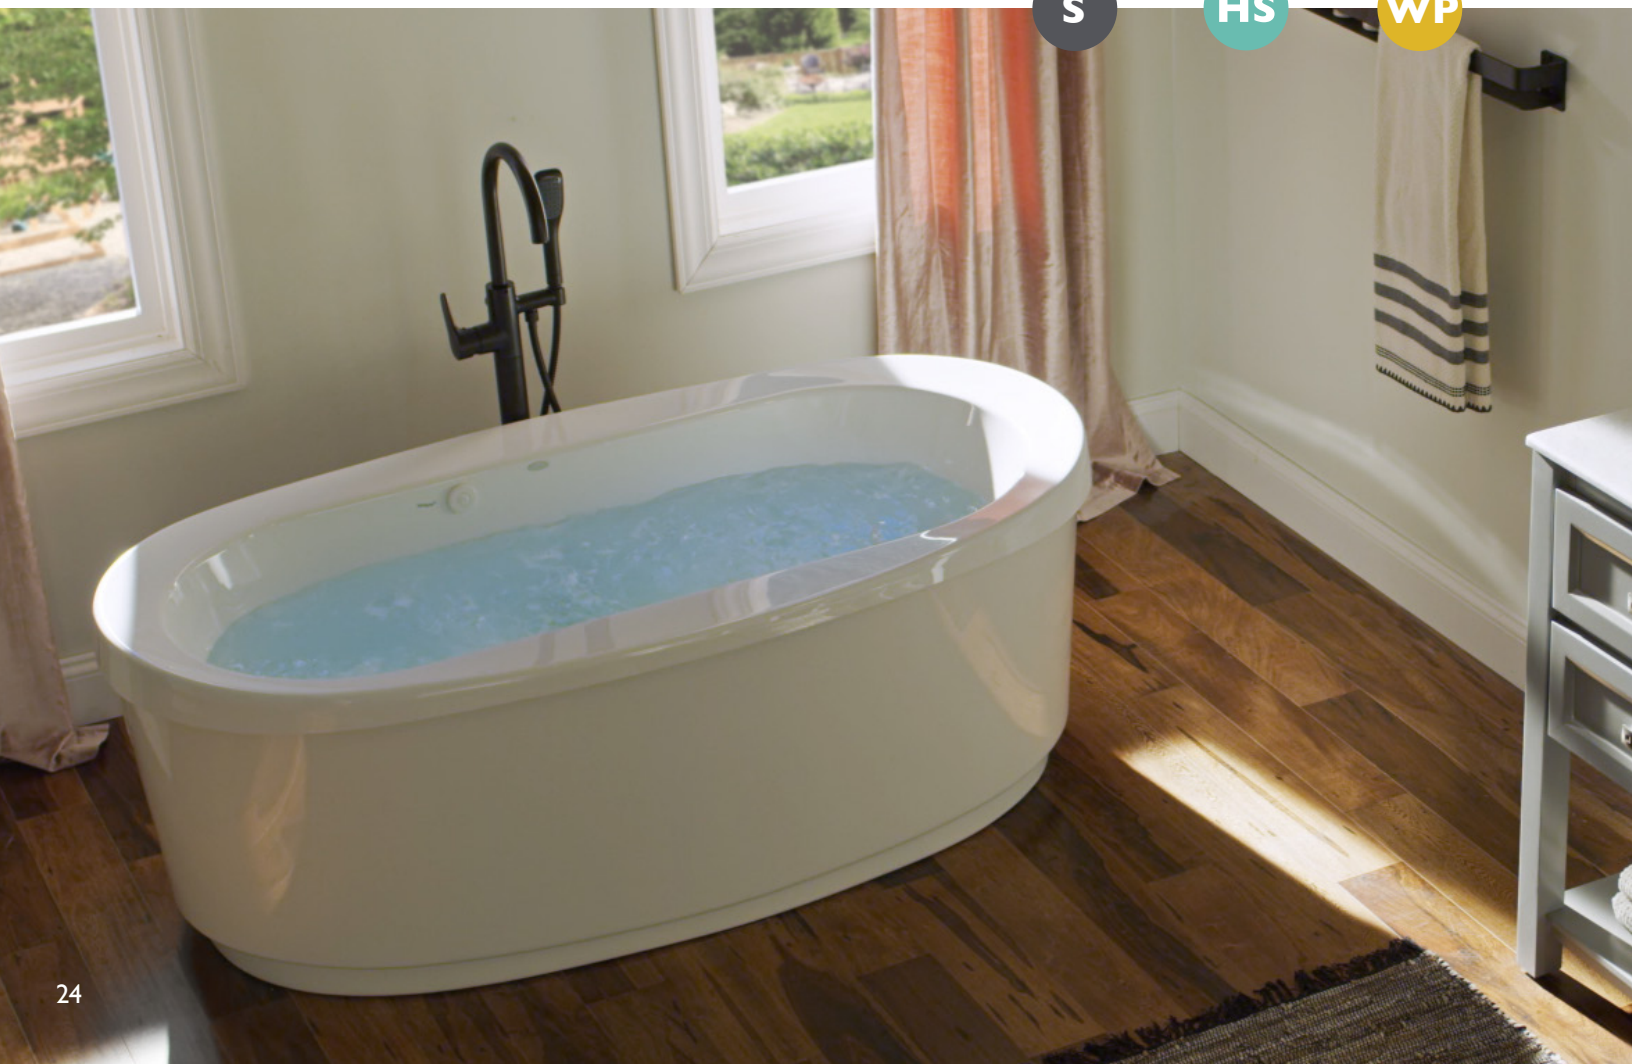

Whisper+™
UPGRADE INCLUDED

Soaking

Heated Soak

Whirlpool

S

HS

WP

Shown with Transitional Round Tub Filler and Bathtub/Shower Shelf