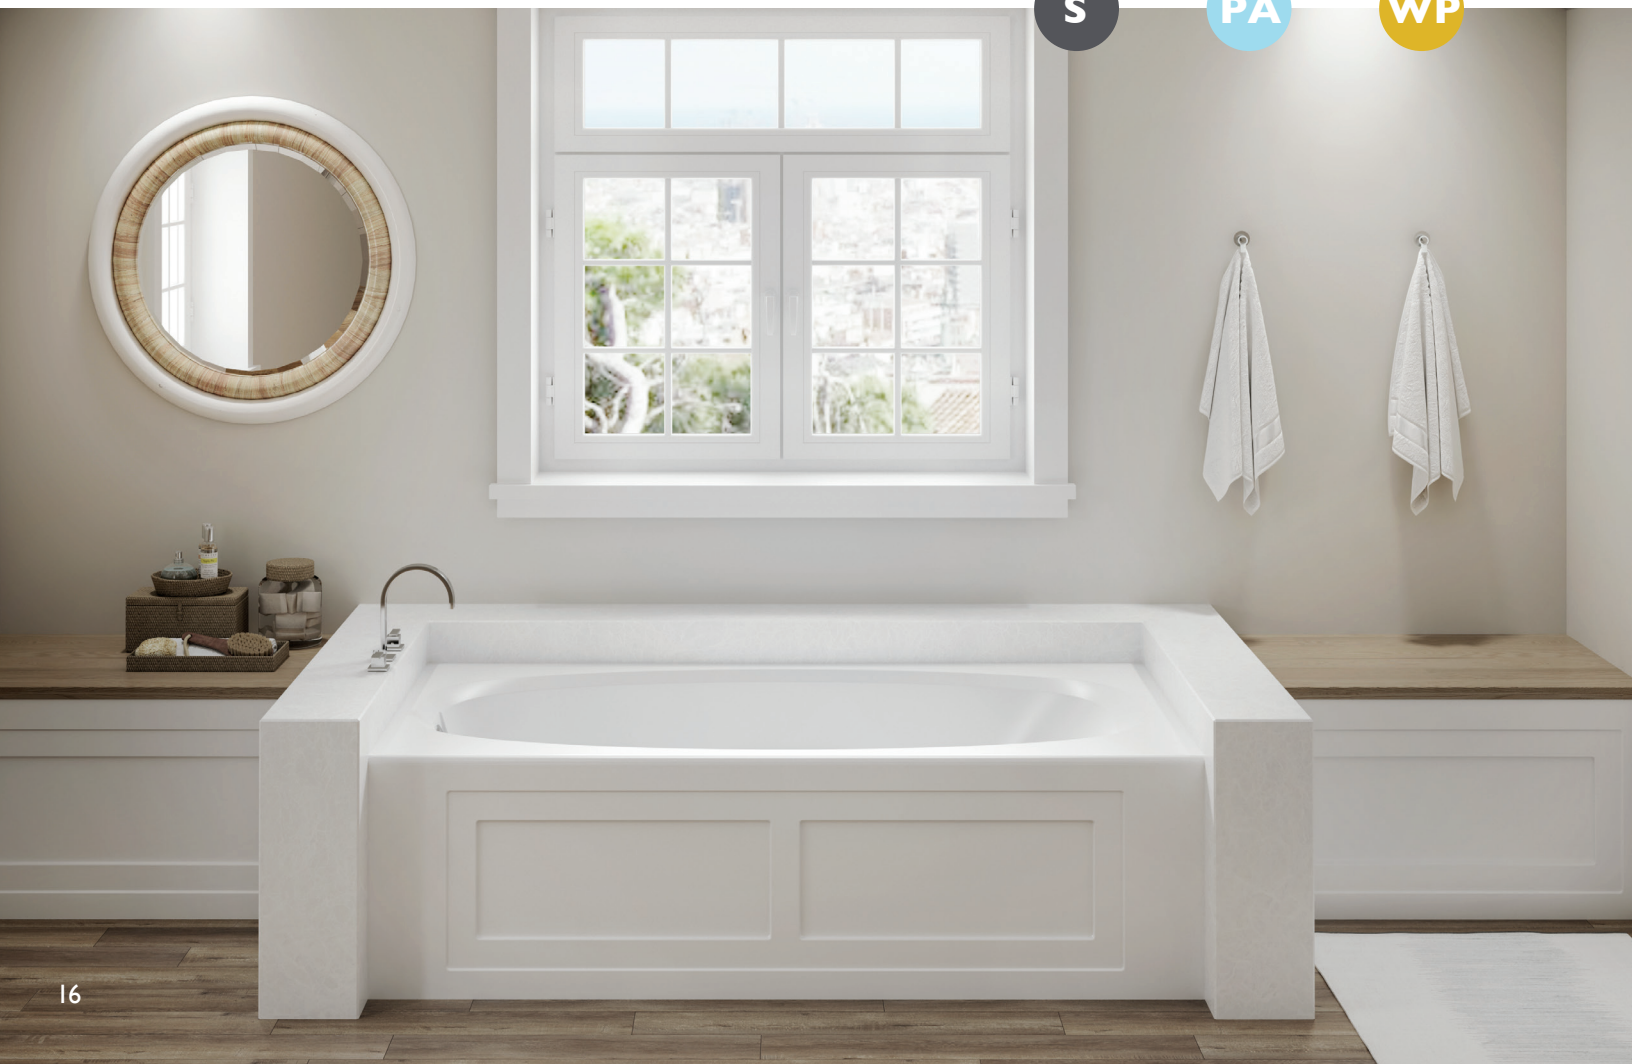

AMIGA®

A pleasantly curved oval with sculpted armrests – once inside the Amiga® you are perfectly positioned to enjoy a Jacuzzi® hydromassage. Choose from drop-in or skirted models.

DROP-IN | END DRAIN
72"L × 36"W × 20.75"H

SKIRTED | END DRAIN
72"L × 36"W × 20.75"H

Shown with Mincio® Roman Tub Filler

Soaking

Pure Air®

Whirlpool

S

PA

WP