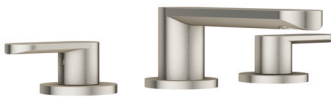

WIDESPREAD FAUCET