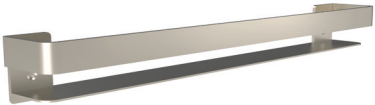

DIMENSIONS

20"L x 4"W x 3"H

30"L x 4"W x 3"H