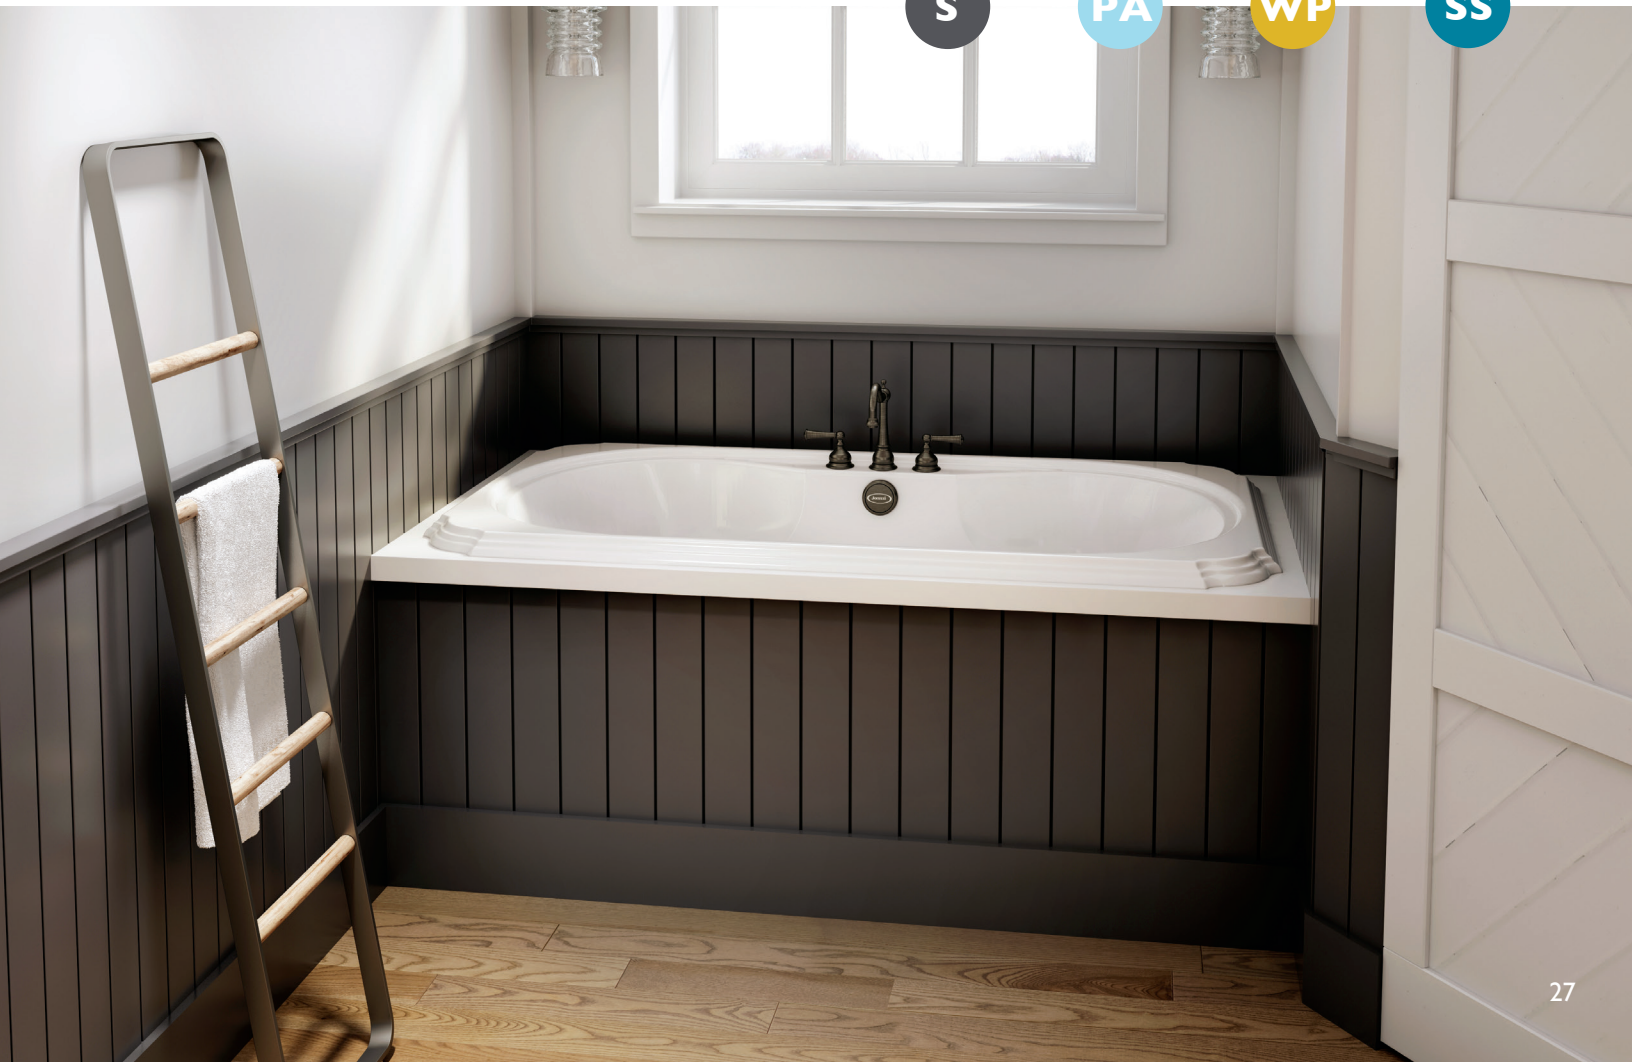

DROP-IN | CENTER DRAIN

66"L × 42"W × 26"H

72"L × 42"W × 26"H

59.8"L × 59.8"W × 25"H

Shown with Barrea® Roman Tub Filler

Soaking

Pure Air®

Whirlpool

Salon® Spa

NOVA™

The tapered oval shape, framed by the smooth deck, looks fresh and crisp – versatile enough for a simple or an elaborate setting.

DROP-IN | END DRAIN

60"L × 42"W × 18.5"H

72"L × 42"W × 20.5"H