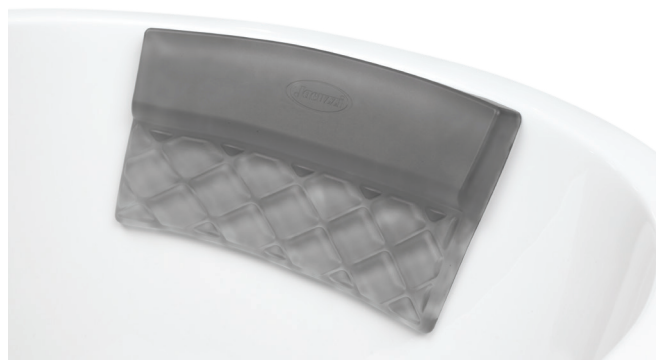

BATHTUB CADDY TRAY

DIMENSIONS

7.38"L × 31.62"W × 5"H

COMING SPRING 2020

AVAILABLE FINISHES

Embossed Banter

*Refer to Spec Sheet for size compatibility with bathtubs

Bathtub Caddy Tray shown with Contemporary Square Filler and Lenire® Luxury Pillow

Shown with Fia™ Bath

LENIRE® LUXURY PILLOW

Lenire®, Italian for soothe, is the name of this ultimate bathtub companion made with Technogel® that adapts to flat and curved surfaces.

SIZE

11" × 5.5"

AVAILABLE COLOR