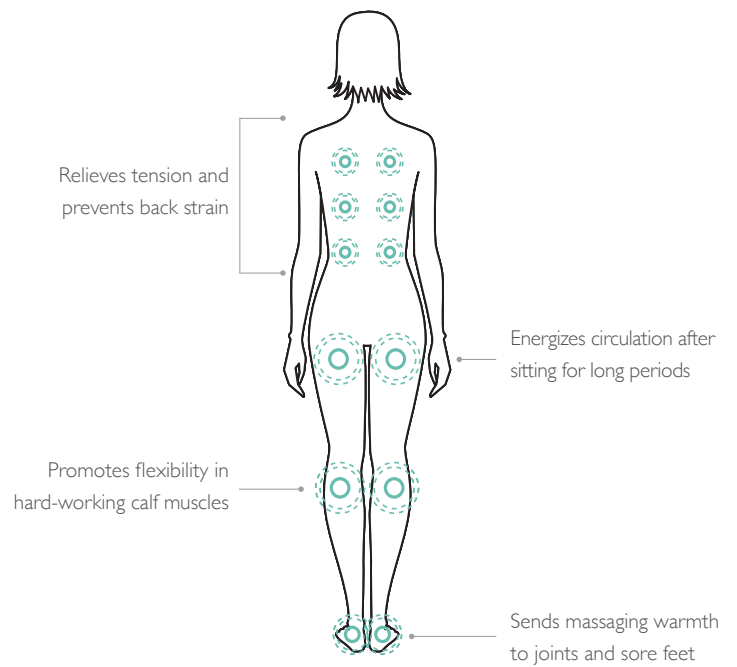

Pure Air® adds soothing bubbles to your soak

Thermal Lumbar Comfort™ (TLC) air injectors target relief to the lower lumbar area, a common trouble spot. TLC is a unique part of the Pure Air® bath experience.

Hydromassage

(Water with jets)

What makes a Jacuzzi® hydromassage effective

Gentle pressure on muscle tissue increases circulation. This stimulates blood flow, which can help muscles and joints recover from fatigue or injury, and makes it easier to move.

The exclusive, patented TargetPro™ jetting offers adjustable jet stream direction and intensity for a personalized massage experience.

Hydromassage soothes fatigue

WHERE TO START - BATHTUB OPTIONS

Installation Methods