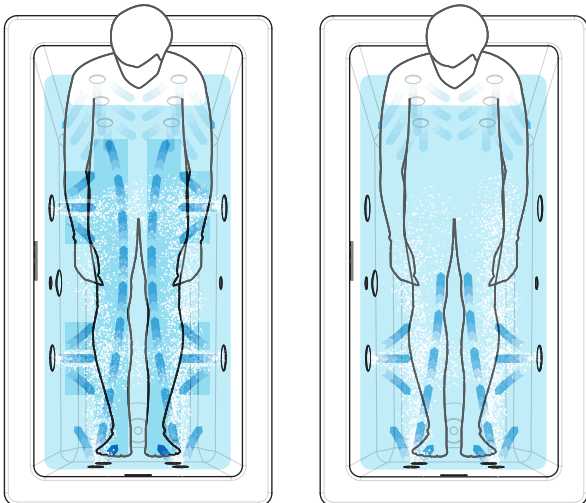

Hydromassage

(Water with jets)

What makes a Jacuzzi® hydromassage effective

Gentle pressure on muscle tissue increases circulation. This stimulates blood flow, which can help muscles and joints recover from fatigue or injury, and makes it easier to move.

The exclusive, patented TargetPro™ jetting offers adjustable jet stream direction and intensity for a personalized massage experience.

Hydromassage soothes fatigue