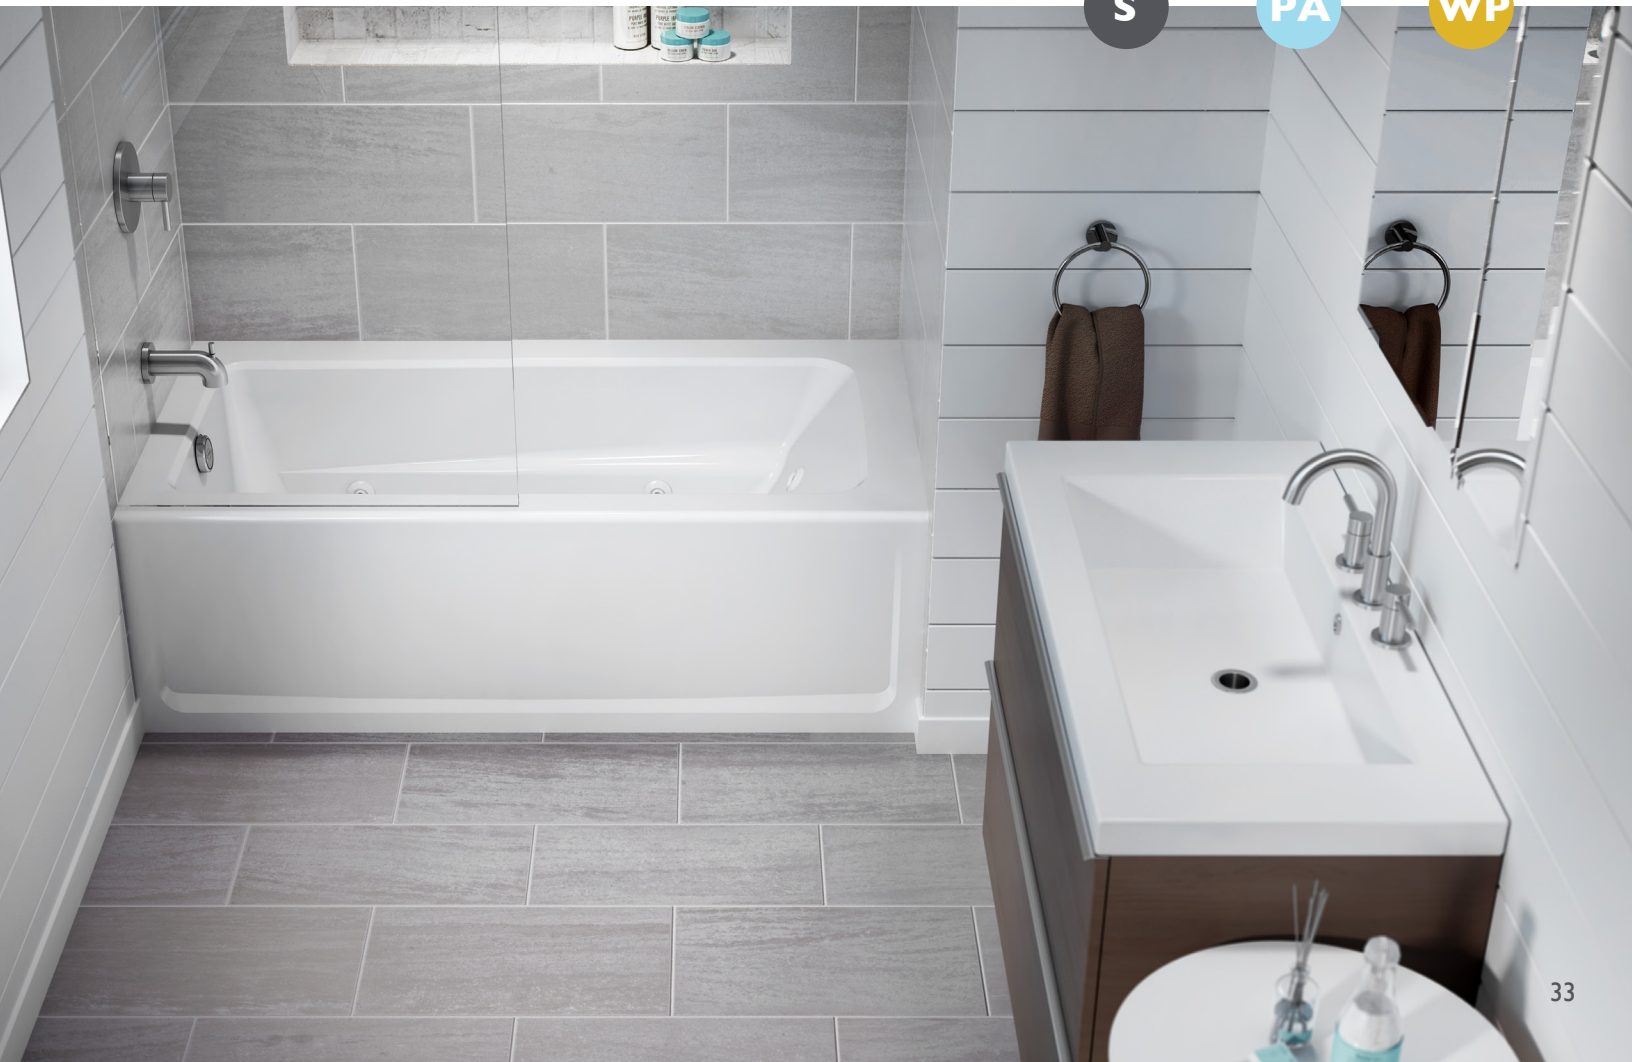

Available with or without access panel for the Whirlpool experience.

PRIMO® COLLECTION
Exclusively at Lowe's.

SKIRTED | END DRAIN

60"L × 30"W × 19"H

60"L × 32"W × 19"H

Soaking

Pure Air®

Whirlpool