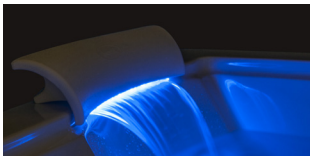

Jacuzzi® Chromatherapy features LED lighting through one or two wall-mounted lenses, echoing the colors in nature that come from light.

On select Fuzion® models, Chromatherapy is available as a lighted neck-massaging waterfall.