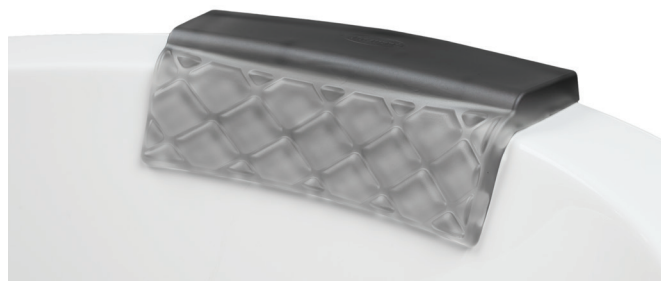

AVAILABLE COLOR

Translucent gray