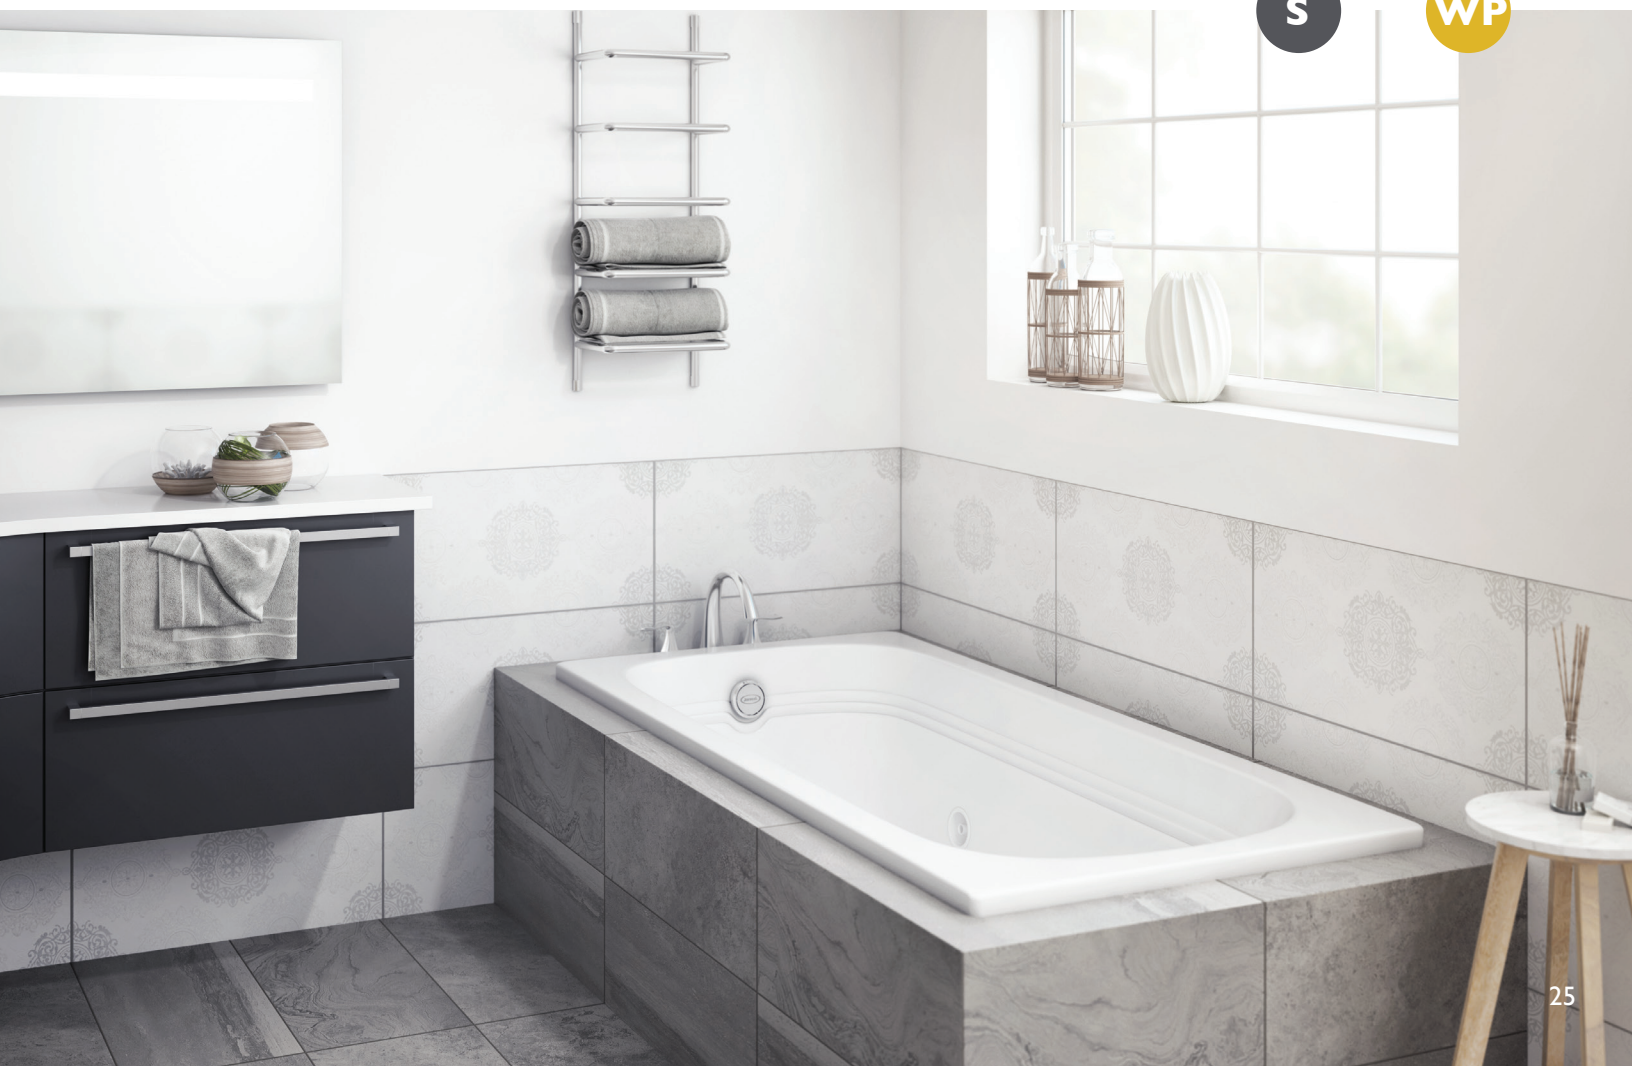

DROP-IN | END DRAIN

66"L × 34"W × 20"H

(Soaking, Whirlpool only)

Shown with Piccolo™ Roman Tub Filler

Soaking

Whirlpool

LYNDSAY

The Lyndsay freestanding bathtub has classic style and ergonomic design to support the body. Seamless finishing includes a sleek linear overflow drain. The round floor-mount filler and hand shower, available in Chrome, Brushed Nickel, Matte Black or Brushed Bronze, can be purchased separately or bundled with the bathtub.