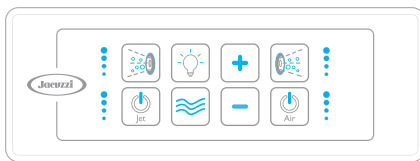

CHROMATHERAPY

Provides unique, multi-color LED lighting to set the ambiance

ILLUMATHERAPY™

TargetPro™ Jets add an even glow of light combined with jetted water for a serene effect

Illustrations are based on the ELARA® Salon® Spa.
Not all features are available on all models.
*Manual whirlpool control for all Finestra® models