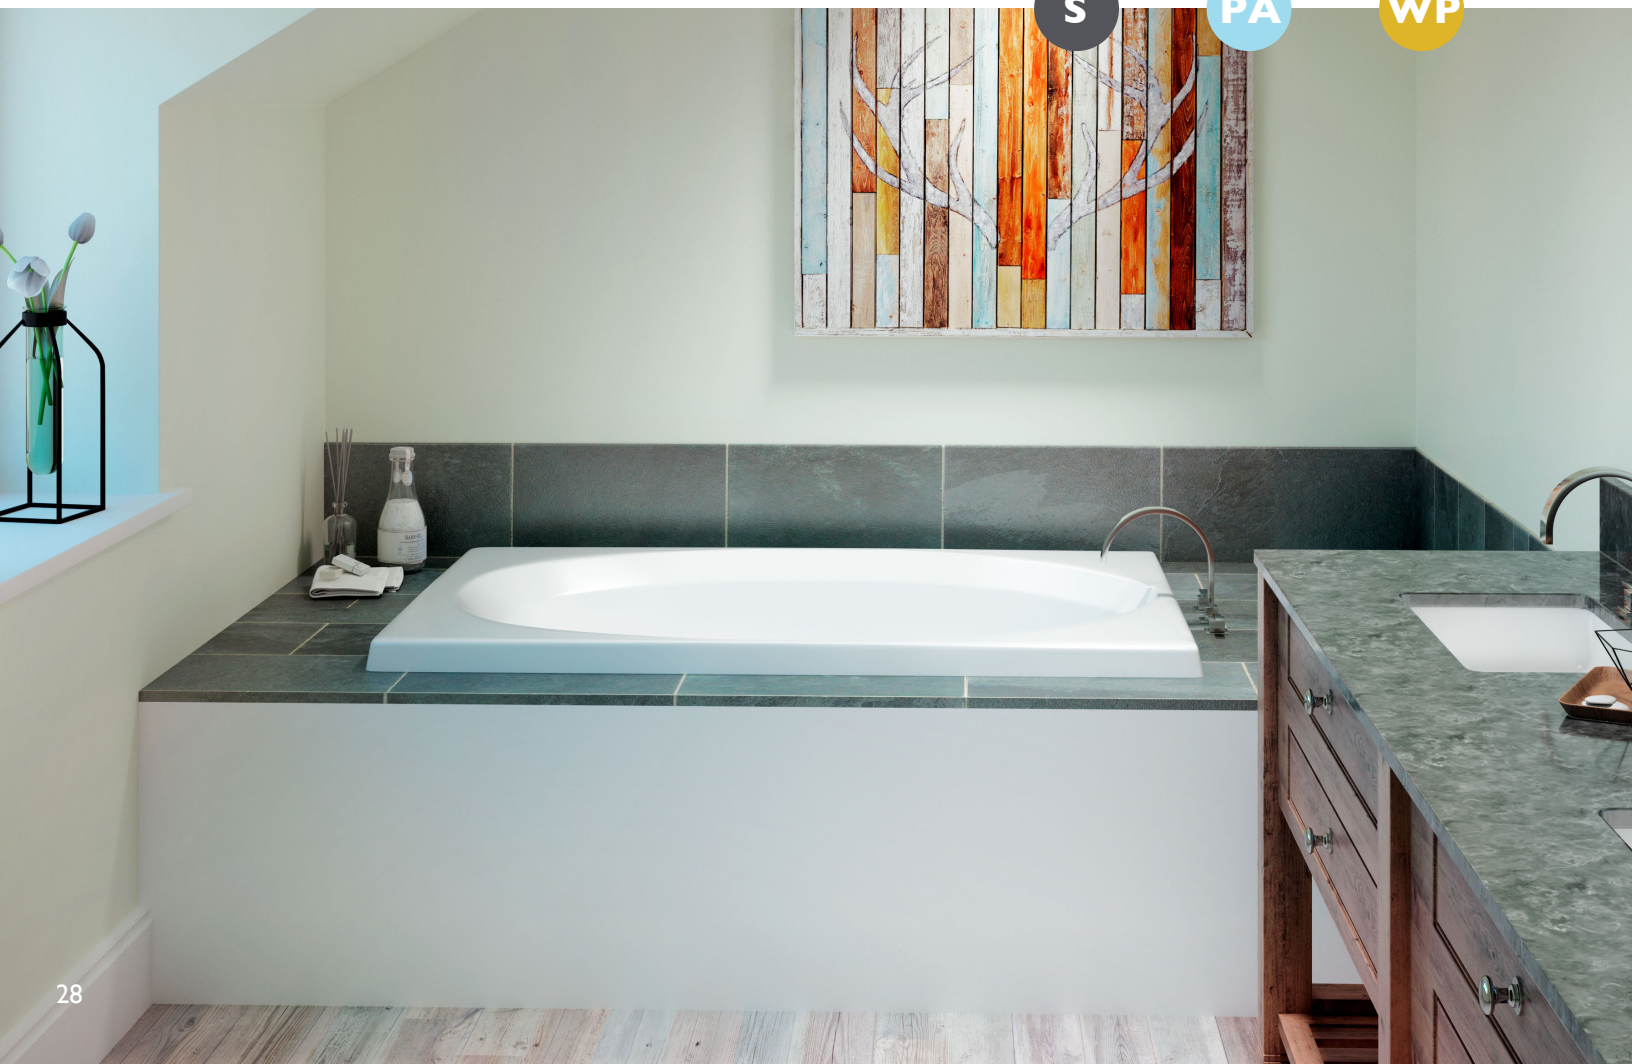

NOVA™

The tapered oval shape, framed by the smooth deck, looks fresh and crisp – versatile enough for a simple or an elaborate setting.

DROP-IN | END DRAIN

60"L × 42"W × 18.5"H

72"L × 42"W × 20.5"H

SKIRTED | END DRAIN

60"L × 42"W × 18.5"H

Shown with Mincio® Roman Tub Filler and Widespread Faucet

Soaking

Pure Air®

Whirlpool

S

PA

WP