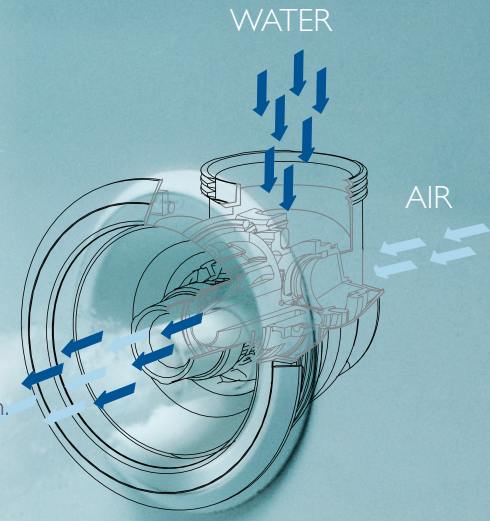

KEY FEATURES

Our Jets

JACUZZI® AQUALIBRIUM®

A perfect balance of air and water is vitally important to the quality of any whirlpool system.

THE TARGETPRO™ DIFFERENCE

A jetted water stream that draws air 360° from its outer edges to its core, delivering a powerful massage without being overly aggressive. Jacuzzi® jets maintain an optimal mix of air and water to deliver a relaxing high-flow, low-pressure massage.

TargetPro™ Jet

Featured Jets

ROTATING NECK JET

- Exclusive Jacuzzi® Jets
- Highest flow spinner in the industry
- Ideal for shoulder and neck massage

ACCUPRO™ JET

- Precisely adjustable flow and direction
- Accurately targets back and feet