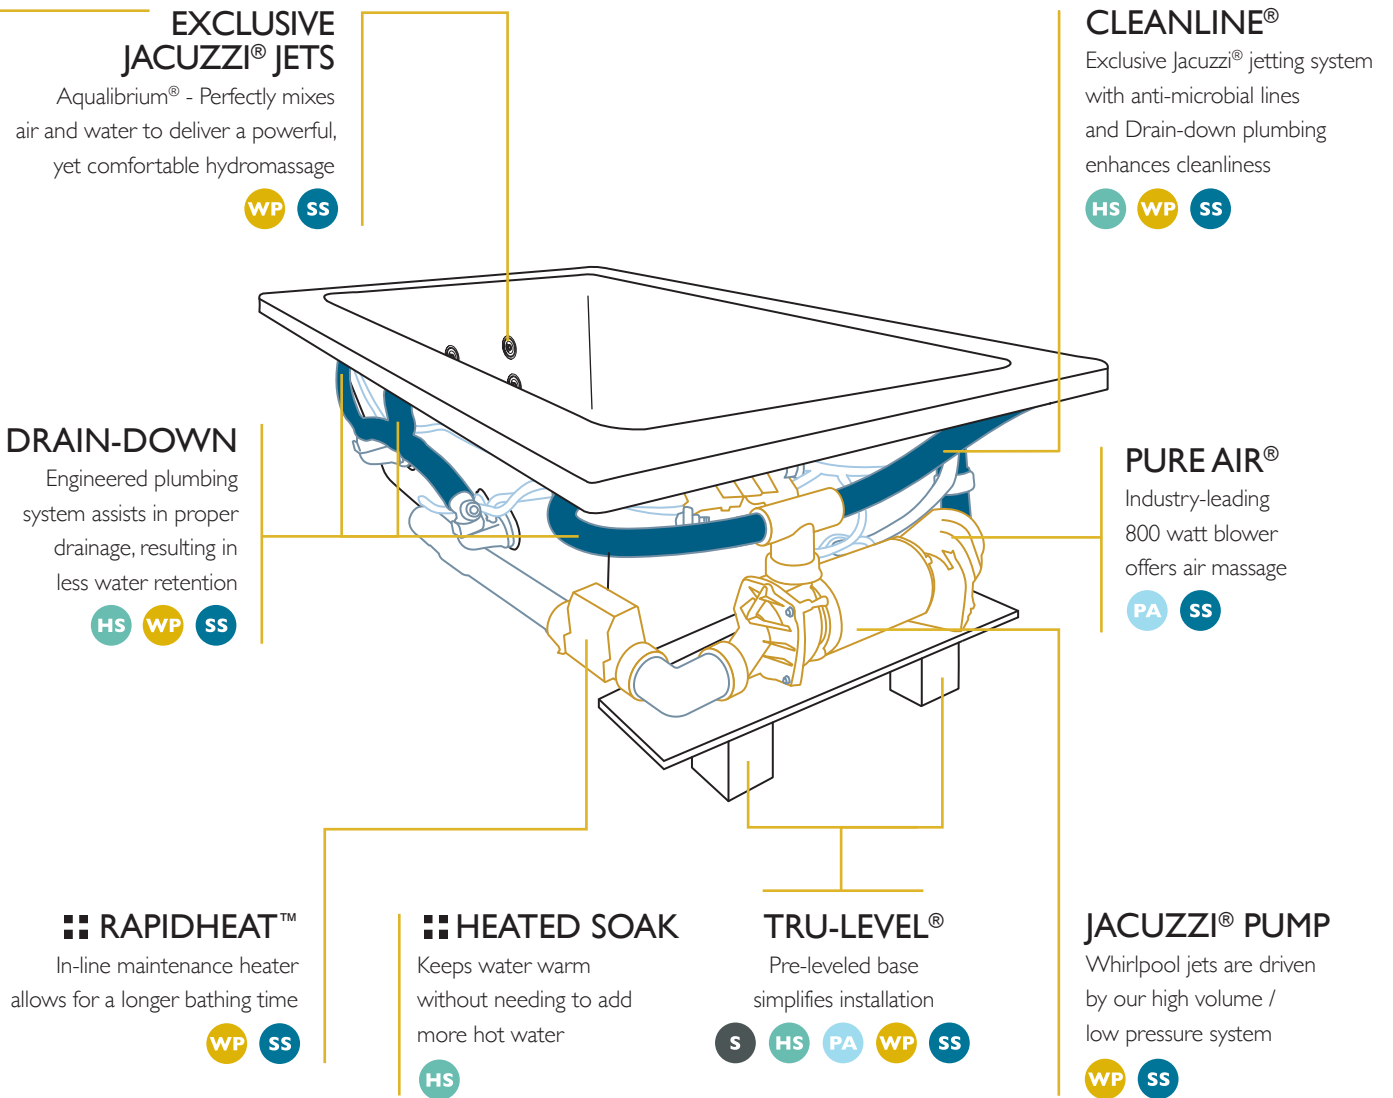

Our experienced engineers and technicians continue to develop new products that are backed by the latest research in science and technology, from the materials used for construction to the demonstrated positive effects of hydrotherapy. The exclusive Jacuzzi® warranty is your assurance of quality.