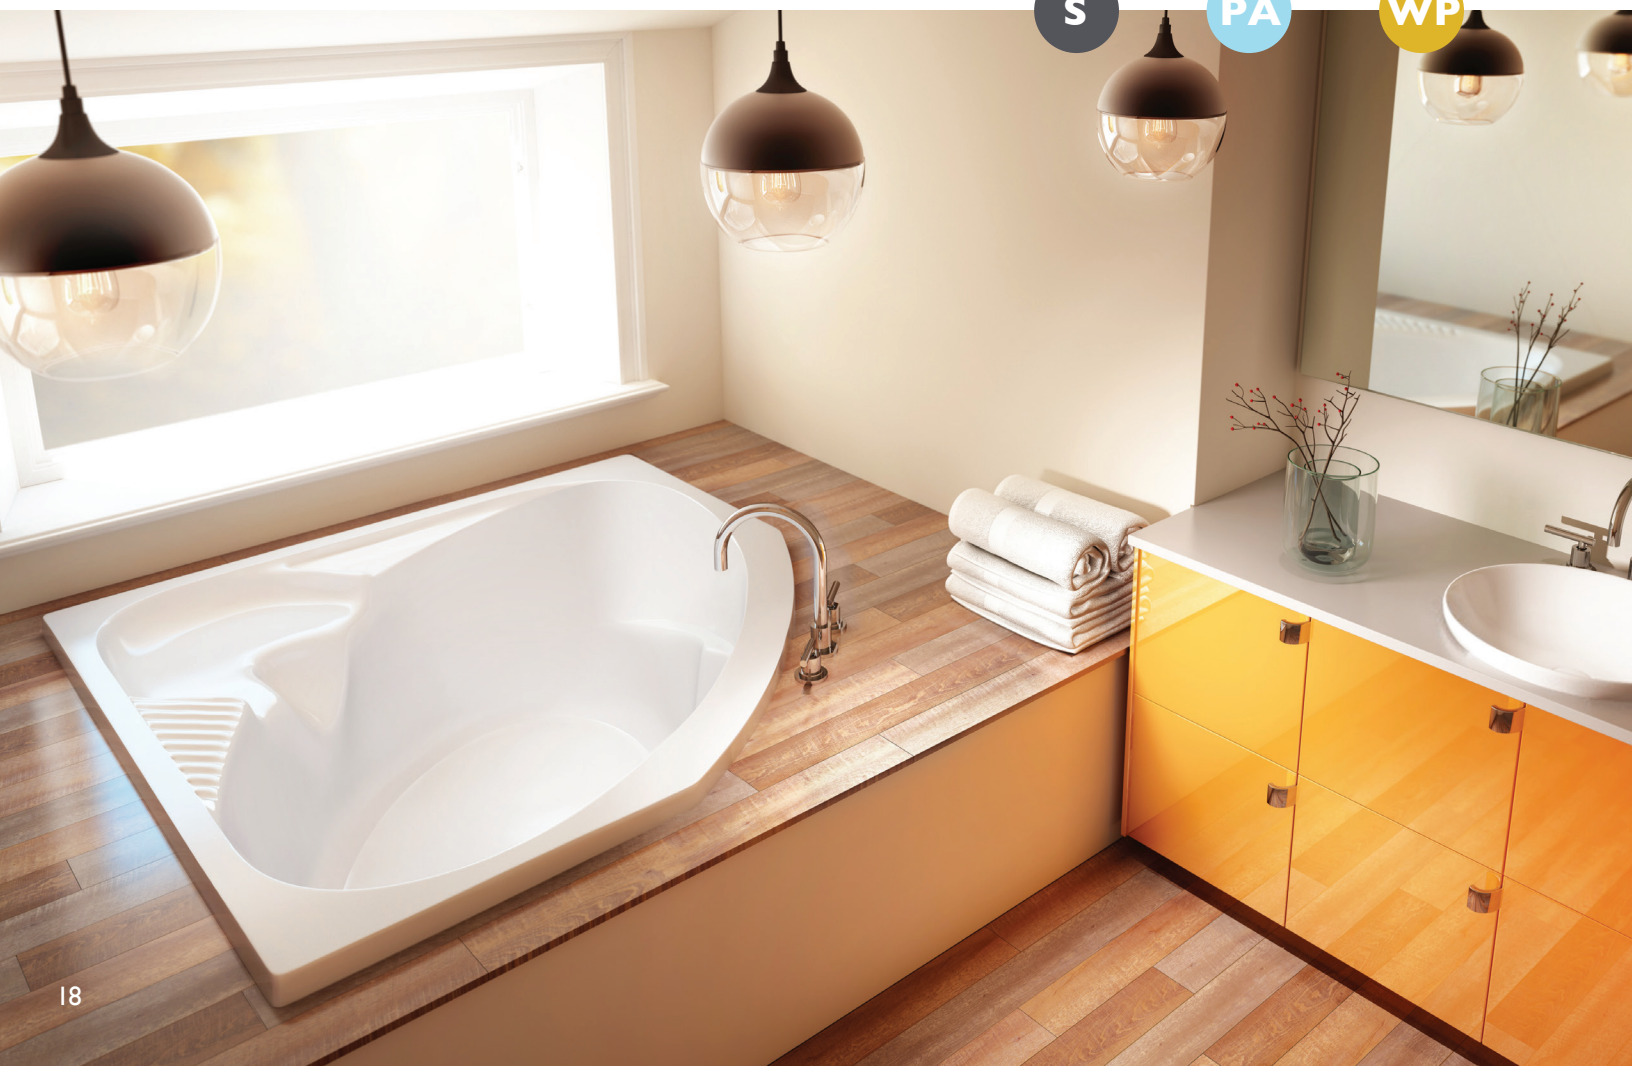

DROP-IN | CENTER DRAIN

55"L × 55"W × 20.25"H

60"L × 60"W × 20.5"H

Shown with Salone® Roman Tub Filler and Widespread Faucet

Soaking

Pure Air®

Whirlpool

CETRA®

Take your time exploring the Cetra® bathtub. It works in skirted or drop-in settings, and features supportive, built-in armrests.

DROP-IN | END DRAIN

60"L × 32"W × 21.25"H

60"L × 36"W × 21.25"H

SKIRTED | END DRAIN