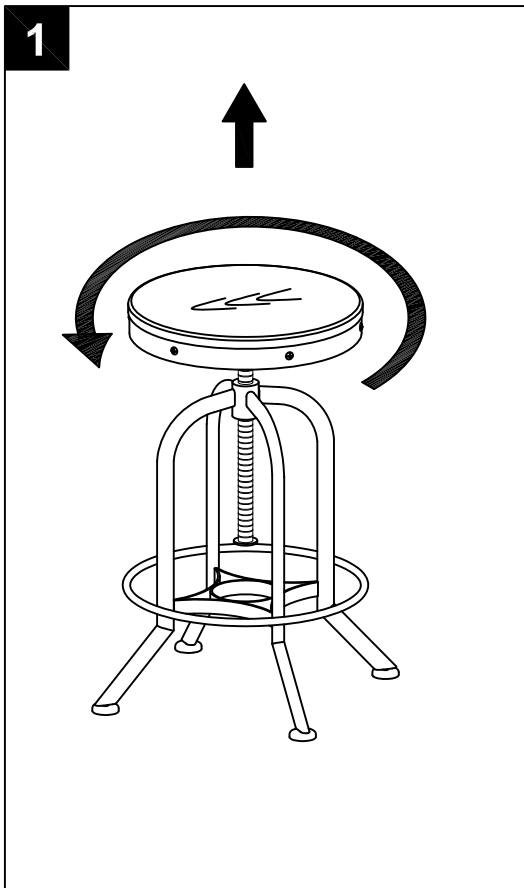

CARE AND MAINTENANCE

Wipe clean with a soft, dry cloth. Test the cleaning method on a hidden area before using them over the entire area.

INSTRUCTION MANUAL

Step 1

To lift up, turn the wooden seat counter-clockwise.

Step 2

To lower, turn wooden seat clockwise.

Model#

Product Dimensions: ϕ 15-3/4"x24" to 33-1/2"H