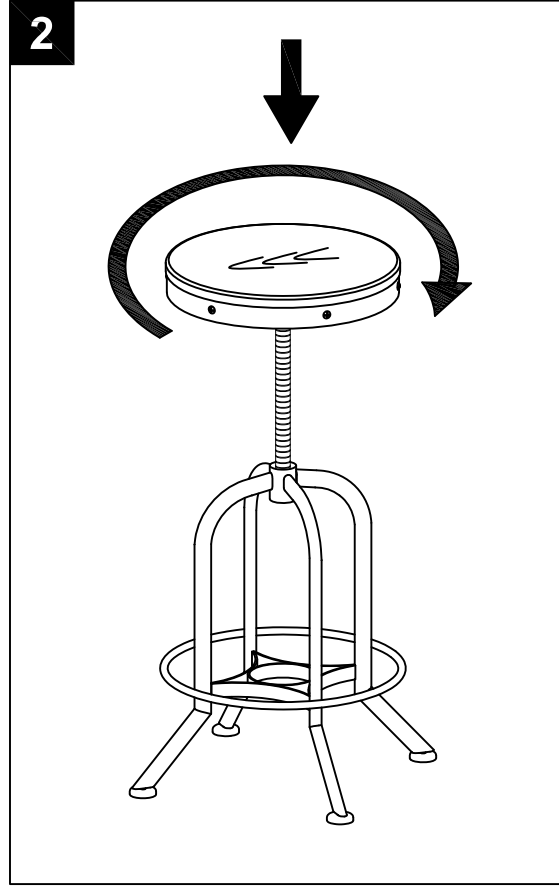

CARE AND MAINTENANCE

Wipe clean with a soft, dry cloth. Test the cleaning method on a hidden area before using them over the entire area.

INSTRUCTION MANUAL

Step 1

To lift up, turn the wooden seat counter-clockwise.

Step 2

To lower, turn wooden seat clockwise.

Model#

Product Dimensions: ϕ 15-3/4"x24" to 33-1/2"H