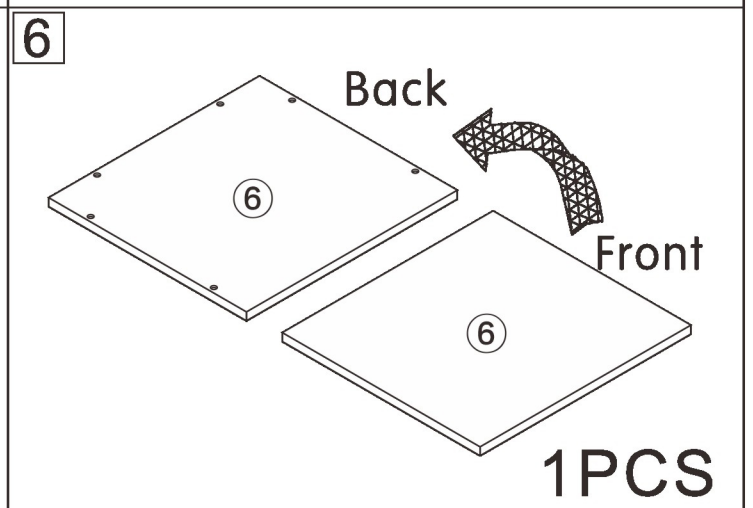

601#

Side cabinet

L400*W380*H510MM

Installation Instructions

Notes: Don't tighten screws completely at first, just in case parts were assembled wrongly and need disassemble. Tighten screws at last when all parts are put together.

Disassembly and installation of accessories

A	20PCS
	
15*10mm	

B	20PCS
	
6*28mm	

C	8PCS
	
3.5*14mm	

D	8PCS
	
4*12mm	

E	2PCS
	

F	8PCS
	

Tools Recommended

1

Bx4

Bx4

Bx6

Bx6

B 20PCS

6*28mm

2

A	6PCS
	
15*10mm	

7

F	8PCS
	

ok!

C	4PCS	D	4PCS	E	2PCS
					
3.5*14mm		4*12mm			