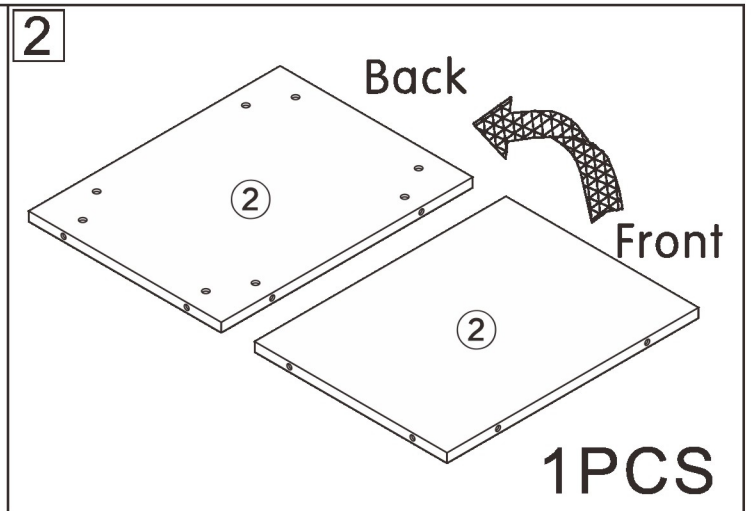

601#

Side cabinet

L400*W380*H510MM

Installation Instructions

Notes: Don't tighten screws completely at first, just in case parts were assembled wrongly and need disassemble. Tighten screws at last when all parts are put together.

Disassembly and installation of accessories

A	20PCS
	
15*10mm	

B	20PCS
	
6*28mm	

C	8PCS
	
3.5*14mm	

D	8PCS
	
4*12mm	

E	2PCS
	

F	8PCS
	

Tools Recommended

1

Bx4

Bx4

Bx6

Bx6

B 20PCS

6*28mm

2