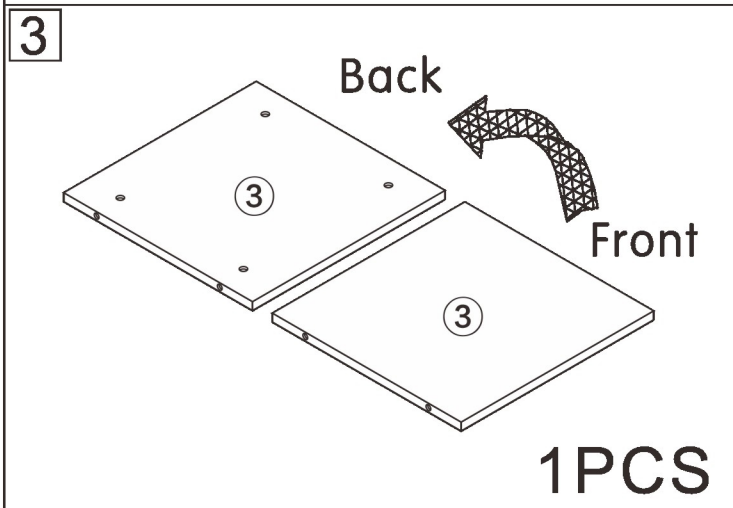

601#

Side cabinet

L400*W380*H510MM

Installation Instructions

Notes: Don't tighten screws completely at first, just in case parts were assembled wrongly and need disassemble. Tighten screws at last when all parts are put together.

Disassembly and installation of accessories

A	20PCS
	
15*10mm	

B	20PCS
	
6*28mm	

C	8PCS
	
3.5*14mm	

D	8PCS
	
4*12mm	

E	2PCS
	

F	8PCS
	

Tools Recommended

1

Bx4

Bx4

Bx6

Bx6

B 20PCS

6*28mm

2