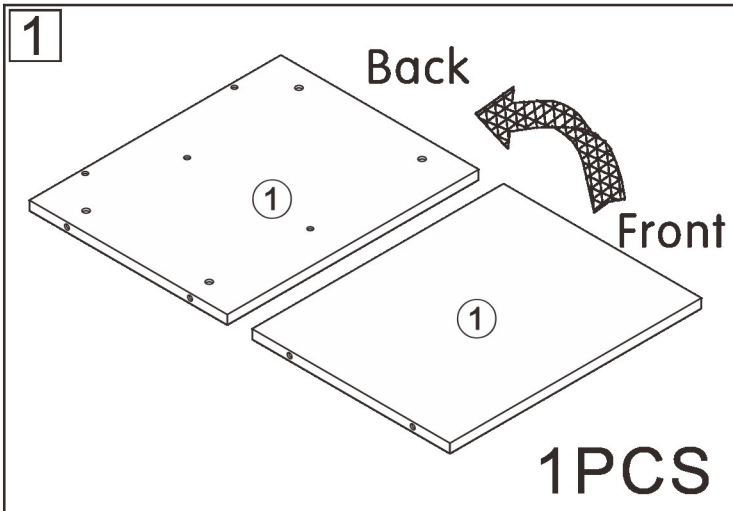

601#

Side cabinet

L400*W380*H510MM

Installation Instructions

Notes: Don't tighten screws completely at first, just in case parts were assembled wrongly and need disassemble. Tighten screws at last when all parts are put together.

Disassembly and installation of accessories

A	20PCS
	
15*10mm	

B	20PCS
	
6*28mm	

C	8PCS
	
3.5*14mm	

D	8PCS
	
4*12mm	

E	2PCS
	

F	8PCS
	

Tools Recommended

1

Bx4

Bx4

Bx6

Bx6

B 20PCS

6*28mm

2

A	2PCS
	
15*10mm	

3

A	2PCS
	
15*10mm	

4

A	4PCS
	
15*10mm	

5

A	6PCS
	
15*10mm	

6