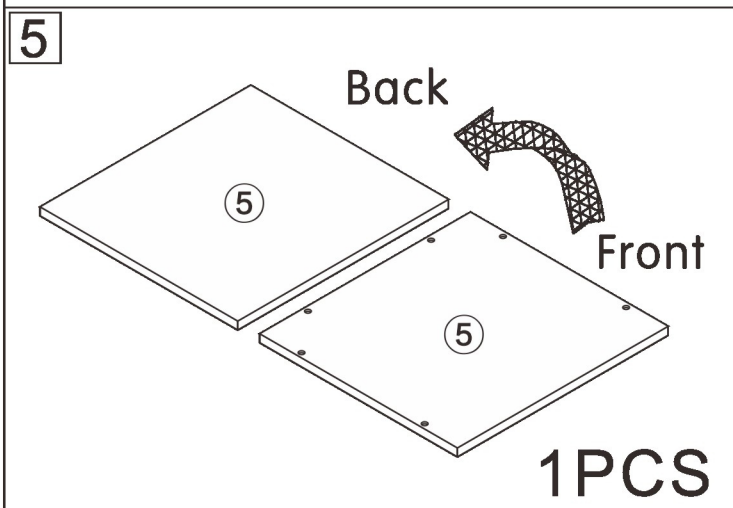

601#

Side cabinet

L400*W380*H510MM

Installation Instructions

Notes: Don't tighten screws completely at first, just in case parts were assembled wrongly and need disassemble. Tighten screws at last when all parts are put together.

Disassembly and installation of accessories

A	20PCS
	
15*10mm	

B	20PCS
	
6*28mm	

C	8PCS
	
3.5*14mm	

D	8PCS
	
4*12mm	

E	2PCS
	

F	8PCS
	

Tools Recommended

1

Bx4

Bx4

Bx6

Bx6

B 20PCS

6*28mm

2

A	6PCS
	
15*10mm	

7

F	8PCS
	

ok!

C	4PCS	D	4PCS	E	2PCS
					
3.5*14mm		4*12mm			