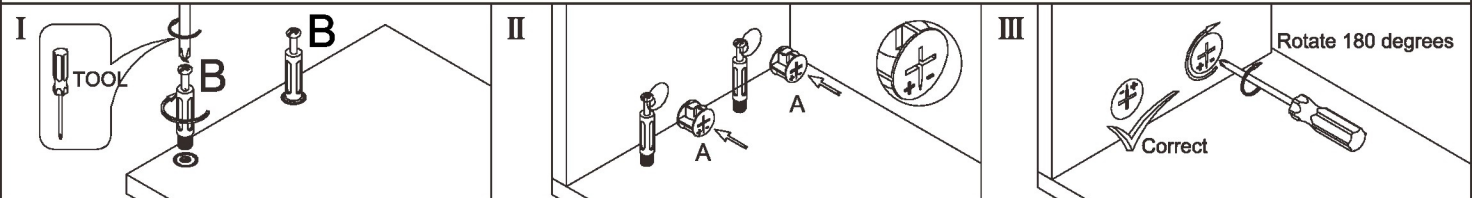

Disassembly and installation of accessories

A	20PCS
15*10mm	

B	20PCS
6*28mm	

C	8PCS
3.5*14mm	

D	8PCS
4*12mm	

E	2PCS

F	8PCS

Tools Recommended