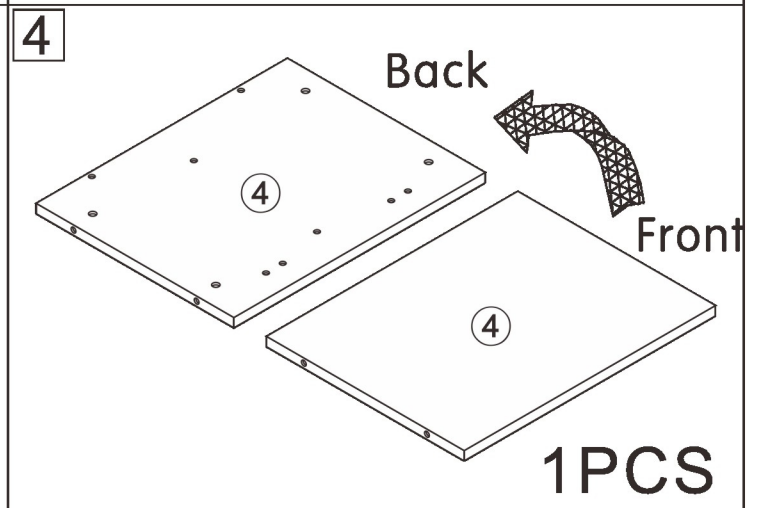

601#

Side cabinet

L400*W380*H510MM

Installation Instructions

Notes: Don't tighten screws completely at first, just in case parts were assembled wrongly and need disassemble. Tighten screws at last when all parts are put together.

Disassembly and installation of accessories

A	20PCS
	
15*10mm	

B	20PCS
	
6*28mm	

C	8PCS
	
3.5*14mm	

D	8PCS
	
4*12mm	

E	2PCS
	

F	8PCS
	

Tools Recommended

1

Bx4

Bx4

Bx6

Bx6

B 20PCS

6*28mm

2

A	6PCS
	
15*10mm	

7

F	8PCS
	

ok!

C	4PCS	D	4PCS	E	2PCS
					
3.5*14mm		4*12mm			