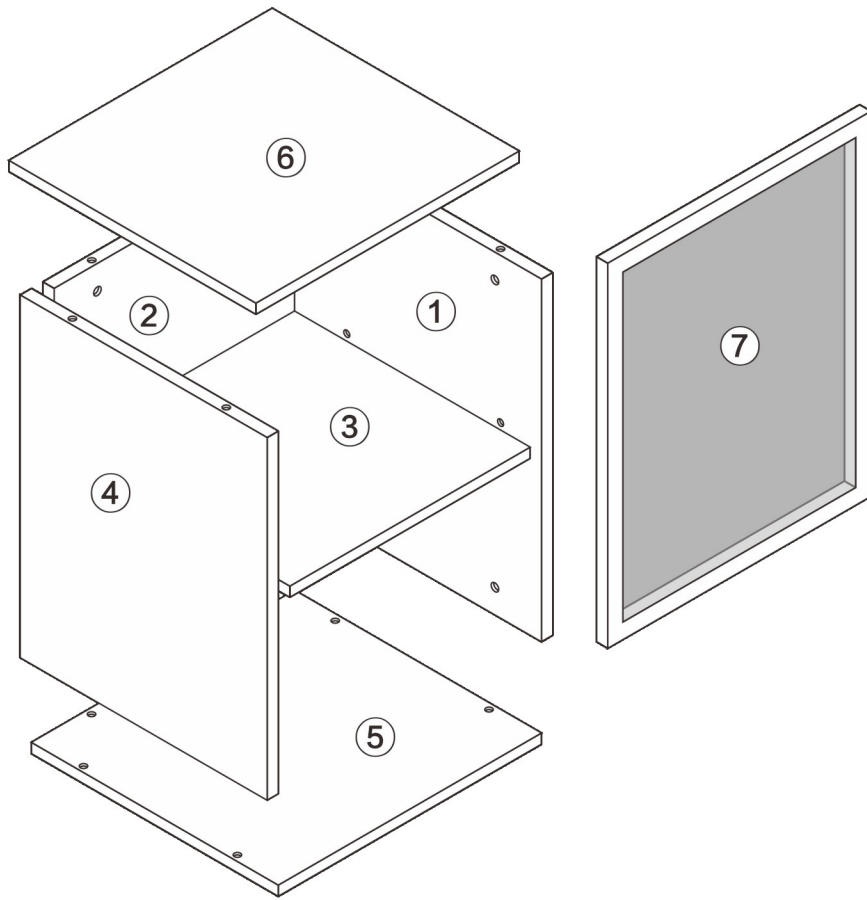

601#

Side cabinet

L400*W380*H510MM

Installation Instructions

Notes: Don't tighten screws completely at first, just in case parts were assembled wrongly and need disassemble. Tighten screws at last when all parts are put together.

Disassembly and installation of accessories

A	20PCS
	
15*10mm	

B	20PCS
	
6*28mm	

C	8PCS
	
3.5*14mm	

D	8PCS
	
4*12mm	

E	2PCS
	

F	8PCS
	

Tools Recommended

A	2PCS
	
15*10mm	

3

A	2PCS
	
15*10mm	

4

A	4PCS
	
15*10mm	

5

A	6PCS
	
15*10mm	

6

A	6PCS
	
15*10mm	

7

F	8PCS
	

ok!

C	4PCS	D	4PCS	E	2PCS
					
3.5*14mm		4*12mm			