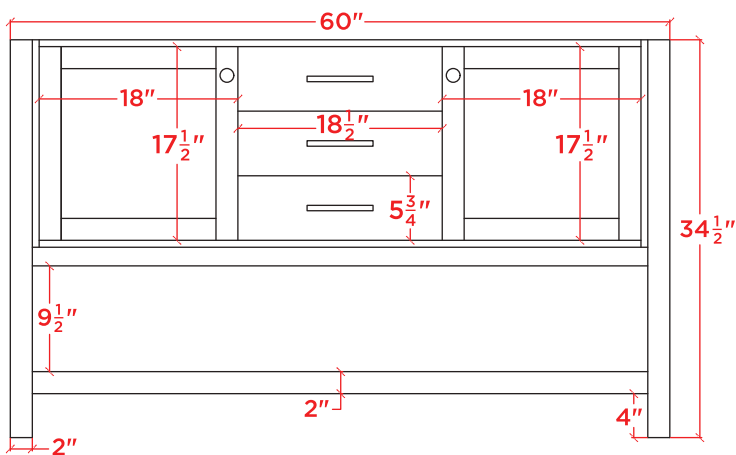

AVAILABLE COLORS

White

Grey

Midnight Blue

FRONT VIEW