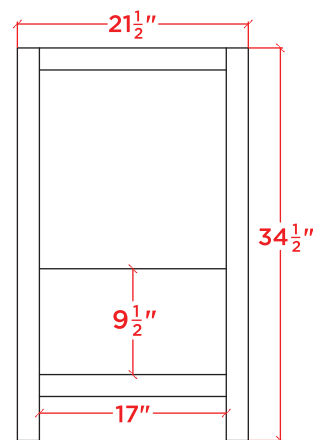

BAYHILL 60" DOUBLE SINK CABINET

ARIEL

R060D

BASE CABINET DIMENSIONS

60" W x 21.5" D x 34.5" H

FEATURES

- Solid wood frame & plywood panels
- Dovetail drawers joints
- Soft closing doors & drawers

HARDWARE FINISHES

PLAN VIEW