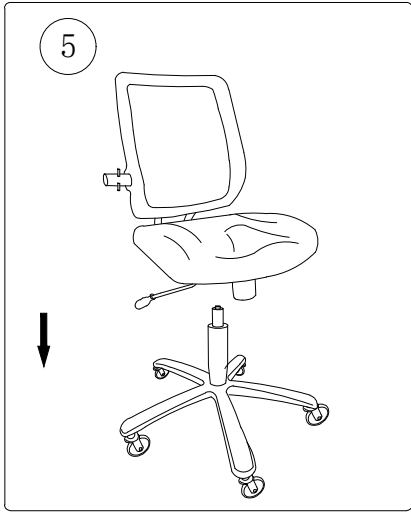

ASSEMBLY INSTRUCTION

BEFORE ASSEMBLING THIS PRODUCT, PLEASE READ THIS INSTRUCTIONS CAREFULLY

Hx2+1 (M6*22MM) 	Mx2+1 (M6)
Ix4+1 (M8*35MM) 	Nx4+1 (M8)
Jx4+1 (M8*30MM) 	Lx1+1
Kx8+1 (M8*17*1.5MM) 	Rx1+1
Ox2+1 (M6*32*2.0MM) 	Px1

FUNCTION SHOW

- WARNING**
FAILURE TO FOLLOW THESE INSTRUCTIONS MAY RESULT IN SERIOUS INJURY
1. THIS PRODUCT IS DESIGNED FOR SEATING ONLY . DO NOT STAND ON THIS PRODUCT. DO NOT USE IT AS A STEP LADDER
 2. DO NOT USE THIS PRODUCT UNLESS ALL BOLTS AND PARTS ARE FIRMLY TIGHTENED.
 3. IF ANY PARTS ARE MISSING, DAMAGED OR WORN ,STOP USING THIS PRODUCT. PREPARE THE PRODUCT WITH MANUFACTURER'S SUPPLIED PARTS.
 4. DO NOT SIT ON THE ARMREST OF THIS PRODUCT.
 5. THIS PRODUCT IS DESIGNED FOR SITTING ONE PERSON AT A TIME .
 6. CHILDREN SHOULD USE IT UNDER THE GUIDANCE OF THE ADULT

Handle up adjust the height of the seat

Lock
Free