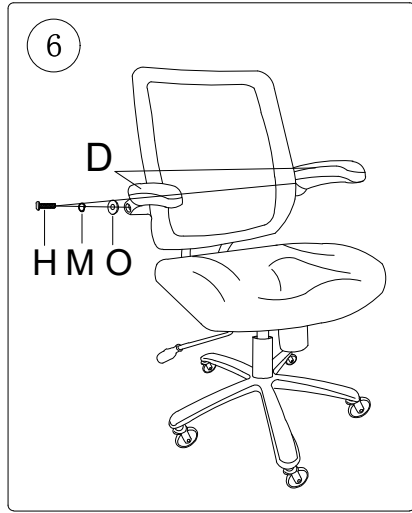

ASSEMBLY INSTRUCTION

BEFORE ASSEMBLING THIS PRODUCT, PLEASE READ THIS INSTRUCTIONS CAREFULLY

Hx2+1 (M6*22MM) 	Mx2+1 (M6)
Ix4+1 (M8*35MM) 	Nx4+1 (M8)
Jx4+1 (M8*30MM) 	Lx1+1
Kx8+1 (M8*17*1.5MM) 	Rx1+1
Ox2+1 (M6*32*2.0MM) 	Px1

FUNCTION SHOW

- WARNING**
FAILURE TO FOLLOW THESE INSTRUCTIONS MAY RESULT IN SERIOUS INJURY
1. THIS PRODUCT IS DESIGNED FOR SEATING ONLY . DO NOT STAND ON THIS PRODUCT. DO NOT USE IT AS A STEP LADDER
 2. DO NOT USE THIS PRODUCT UNLESS ALL BOLTS AND PARTS ARE FIRMLY TIGHTENED.
 3. IF ANY PARTS ARE MISSING, DAMAGED OR WORN ,STOP USING THIS PRODUCT. PREPARE THE PRODUCT WITH MANUFACTURER'S SUPPLIED PARTS.
 4. DO NOT SIT ON THE ARMREST OF THIS PRODUCT.
 5. THIS PRODUCT IS DESIGNED FOR SITTING ONE PERSON AT A TIME .
 6. CHILDREN SHOULD USE IT UNDER THE GUIDANCE OF THE ADULT

Handle up adjust the height of the seat

Lock
Free