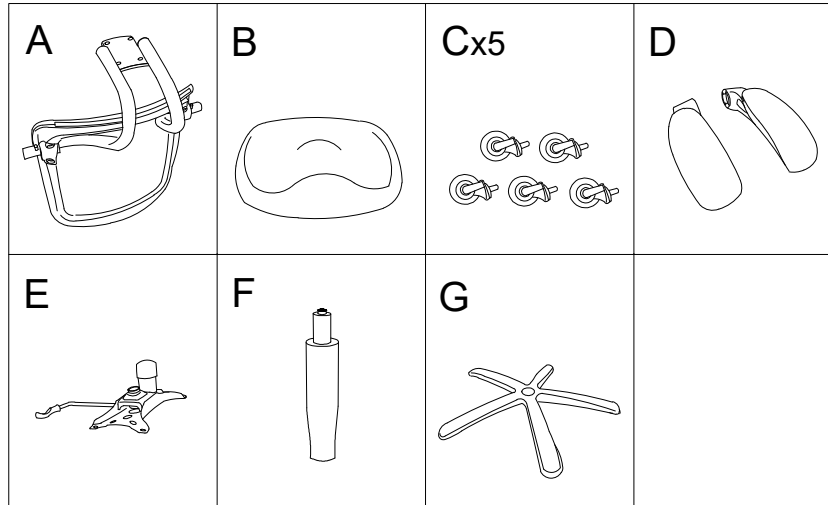

ASSEMBLY INSTRUCTION

BEFORE ASSEMBLING THIS PRODUCT, PLEASE READ THIS INSTRUCTIONS CAREFULLY

Hx2+1 (M6*22MM) 	Mx2+1 (M6)
Ix4+1 (M8*35MM) 	Nx4+1 (M8)
Jx4+1 (M8*30MM) 	Lx1+1
Kx8+1 (M8*17*1.5MM) 	Rx1+1
Ox2+1 (M6*32*2.0MM) 	Px1

FUNCTION SHOW

- WARNING**
FAILURE TO FOLLOW THESE INSTRUCTIONS MAY RESULT IN SERIOUS INJURY
1. THIS PRODUCT IS DESIGNED FOR SEATING ONLY . DO NOT STAND ON THIS PRODUCT. DO NOT USE IT AS A STEP LADDER
 2. DO NOT USE THIS PRODUCT UNLESS ALL BOLTS AND PARTS ARE FIRMLY TIGHTENED.
 3. IF ANY PARTS ARE MISSING, DAMAGED OR WORN ,STOP USING THIS PRODUCT. PREPARE THE PRODUCT WITH MANUFACTURER'S SUPPLIED PARTS.
 4. DO NOT SIT ON THE ARMREST OF THIS PRODUCT.
 5. THIS PRODUCT IS DESIGNED FOR SITTING ONE PERSON AT A TIME .
 6. CHILDREN SHOULD USE IT UNDER THE GUIDANCE OF THE ADULT

Handle up adjust the height of the seat

Lock
Free