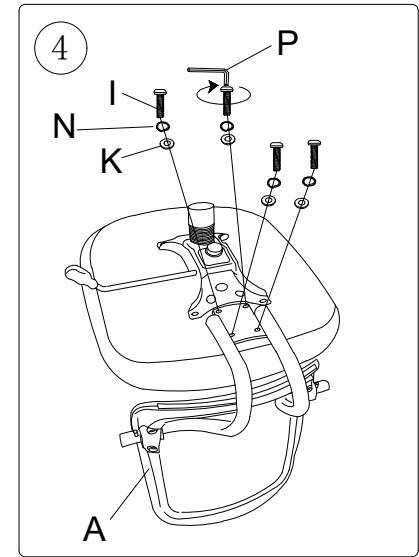

ASSEMBLY INSTRUCTION

BEFORE ASSEMBLING THIS PRODUCT, PLEASE READ THIS INSTRUCTIONS CAREFULLY

Hx2+1 (M6*22MM) 	Mx2+1 (M6)
Ix4+1 (M8*35MM) 	Nx4+1 (M8)
Jx4+1 (M8*30MM) 	Lx1+1
Kx8+1 (M8*17*1.5MM) 	Rx1+1
Ox2+1 (M6*32*2.0MM) 	Px1

FUNCTION SHOW

- WARNING**
FAILURE TO FOLLOW THESE INSTRUCTIONS MAY RESULT IN SERIOUS INJURY
1. THIS PRODUCT IS DESIGNED FOR SEATING ONLY . DO NOT STAND ON THIS PRODUCT. DO NOT USE IT AS A STEP LADDER
 2. DO NOT USE THIS PRODUCT UNLESS ALL BOLTS AND PARTS ARE FIRMLY TIGHTENED.
 3. IF ANY PARTS ARE MISSING, DAMAGED OR WORN ,STOP USING THIS PRODUCT. PREPARE THE PRODUCT WITH MANUFACTURER'S SUPPLIED PARTS.
 4. DO NOT SIT ON THE ARMREST OF THIS PRODUCT.
 5. THIS PRODUCT IS DESIGNED FOR SITTING ONE PERSON AT A TIME .
 6. CHILDREN SHOULD USE IT UNDER THE GUIDANCE OF THE ADULT

Handle up adjust the height of the seat

Lock
Free