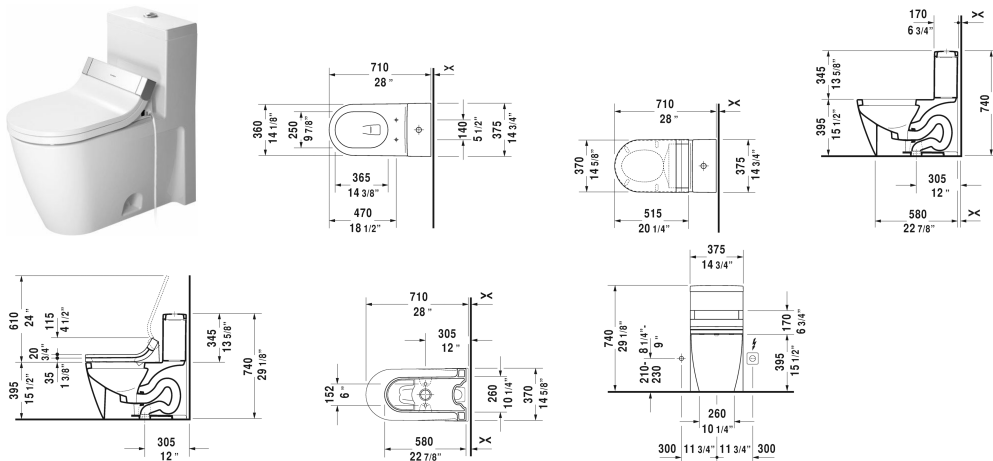

**Starck 2 Toilet kit # D1654900**

| < 14 3/4" Inch > |

Toilet kit	Dimension	Weight	Order number
One-Piece toilet & SensoWash® Starck shower-toilet seat			
<b>Colors</b>			
00 White			
<b>Variant</b>			
	14 3/4" x 28 1/8" Inch	138.3 lb	D1654900
<b>Suitable products</b>			
SensoWash® Starck shower-toilet seat for Starck 2, Starck 3 and Darling New* Rear-, Lady- and Comfortwash, individual adjustment of water-, air- and seat surface temperature as well as nozzle position and jet strength, power actuated lid and seat, night light, 2 individually programmable user profiles, remote control included, self-cleaning wand, on / off-button, Quick release: easy seat unit removal and attachment, 14 5/8" x 20 1/4" Inch	14 5/8" x 20 1/4" Inch		610000
One-Piece toilet suitable for SensoWash Starck, syphonic, 12" rough-in, with single flush piston valve, top flush, vertical outlet, cUPC® listed*, 1.28 gpf, 14 3/4" x 28 1/8" Inch	14 3/4" x 28 1/8" Inch		213301

*All drawings contain the necessary measurements which are subject to standard tolerances. They are stated in inch & mm and are non-binding. Exact measurements, in particular for customized installation scenarios, can only be taken from the finished ceramic piece.*