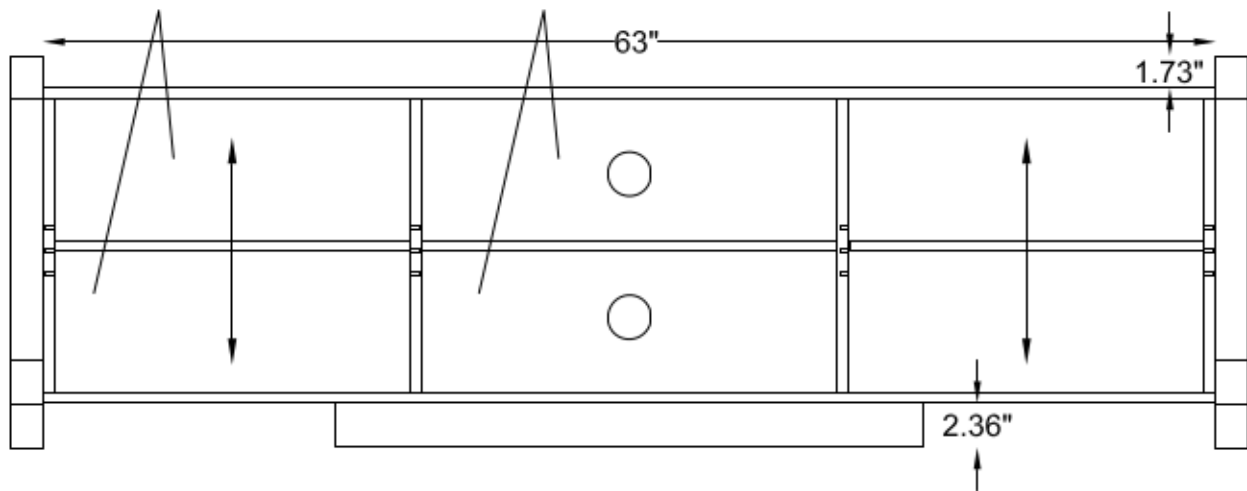

Adjusted Shelf Space:
19.1"W x 13.94"D x 15.75"H

Open Space:
22.36"W x 14.25"D x 7.57"H

- 6.91" — Distance from highest shelf pin to top.
- 2.52" — Distance in-between each shelf pins pitch 1.26"*2.
- 6.32" — Distance from lowest shelf pin to bottom.