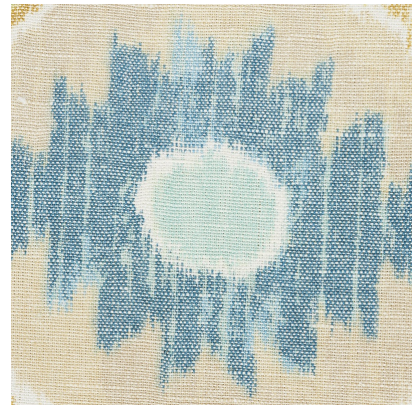

179050

ELIZIA IKAT

COLOR: SKY & OCHRE TYPE: FABRIC

**WHAT MAKES THIS SPECIAL**

A true warp print ikat with watery colorations, this delicate stripe has an exotic vibe and is the perfect scale for upholstery. Also available as a wallcovering.

Item Width  
54" (137CM)

Horizontal Repeat  
26 1/2" (67CM)

Vertical Repeat  
23 1/2" (60CM)

Content  
60% LINEN, 40% COTTON

Match  
STRAIGHT

Country of Origin  
INDIA

Country of Finish  
INDIA

Sold By  
YARD