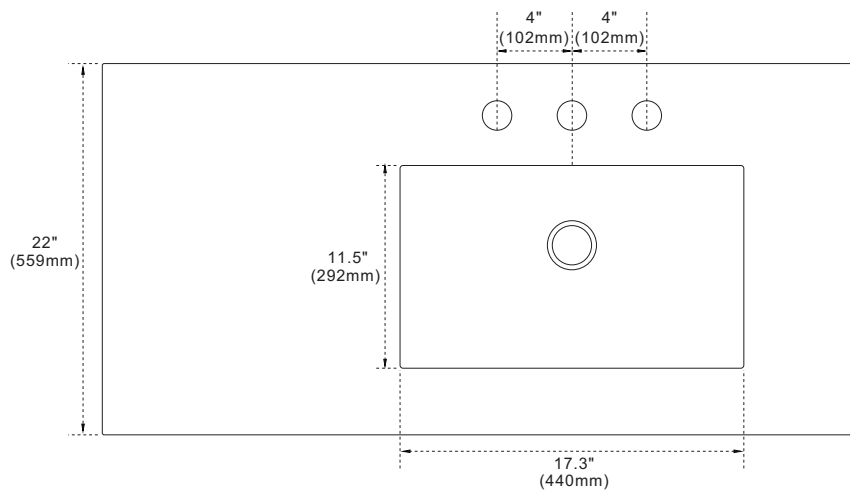

Model: 430002-43R-QWR Countertop

Features

- Genuine Quartz
- Single 17.3" rectangular under mount sink cutout
- 8" wide spread faucet holes
- Matching 4" height backsplash available for purchase (**sold separately, not included**)
- Solid 1" counter top thickness
- Sink location: Right

TOP VIEW

SIDE VIEW

NOTE: SINK STYLE, SHAPE, FAUCET HOLES, CUTOUT ON TOP, VANITY MAY VARY FROM THE PICTURE ABOVE. INSTRUCTIONAL PURPOSE ONLY.