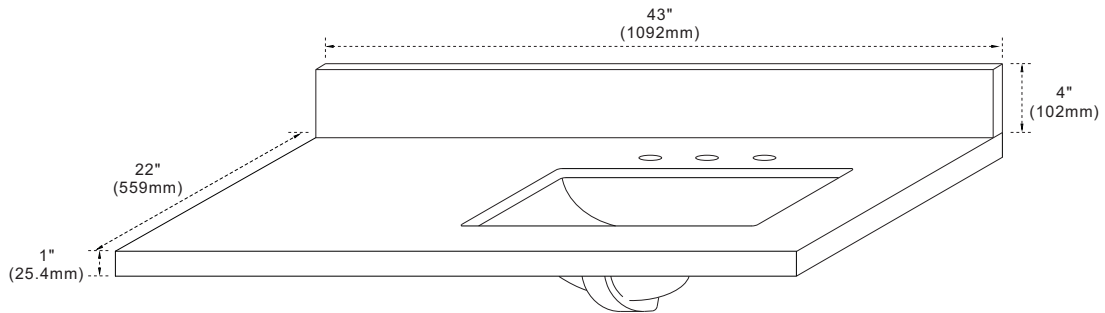

Model: 430002-43R-QWR Countertop

Features

- Genuine Quartz
- Single 17.3" rectangular under mount sink cutout
- 8" wide spread faucet holes
- Matching 4" height backsplash available for purchase (**sold separately, not included**)
- Solid 1" counter top thickness
- Sink location: Right

TOP VIEW

SIDE VIEW

NOTE: SINK STYLE, SHAPE, FAUCET HOLES, CUTOUT ON TOP, VANITY MAY VARY FROM THE PICTURE ABOVE. INSTRUCTIONAL PURPOSE ONLY.