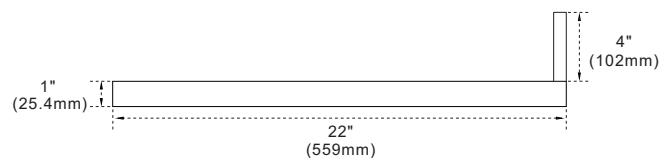

Model: 430002-43R-QWR Countertop

Features

- Genuine Quartz
- Single 17.3" rectangular under mount sink cutout
- 8" wide spread faucet holes
- Matching 4" height backsplash available for purchase (**sold separately, not included**)
- Solid 1" counter top thickness
- Sink location: Right

TOP VIEW

SIDE VIEW

NOTE: SINK STYLE, SHAPE, FAUCET HOLES, CUTOUT ON TOP, VANITY MAY VARY FROM THE PICTURE ABOVE. INSTRUCTIONAL PURPOSE ONLY.