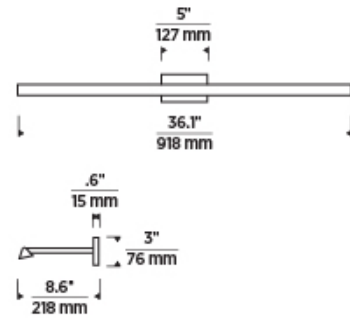

700DES _____

JOB NAME _____

NOTES _____

DESSAU 36 PICTURE LIGHT

VISUAL COMFORT & Co.

SPECIFICATIONS

PRIMARY MATERIAL	Aluminum or Brass
SHADE MATERIAL	Acrylic
NET WEIGHT	4 lbs
HEIGHT	3in
WIDTH	8.6in
LENGTH	36.1in
MIN. EXTENSION FROM WALL	8.6in
UP LIGHT / DOWN LIGHT / BOTH?	
WET LISTED	
DAMP LISTED	
DRY LISTED	
UP / DOWN	
HORIZONTAL / VERTICAL	
WALL / CEILING MOUNT	
GENERAL LISTING	ETL Listed
ADA COMPLIANT	
INCLUDES	