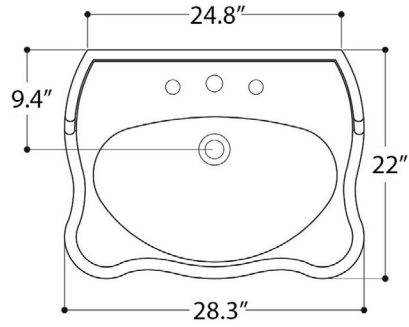

Contea 72P

N.B.: Indicated size could have a variation of about 0,8 % due to the use of the moulds or the small variations of the raw materials' technical characteristics used in the mixture.

Collection |
Contea

Model |
Contea 72P

Dimensions Metric

1 inch = 2.54 cm

1 inch = 25.4 mm

WS®
BATH
COLLECTIONS

1051 Lea Drive - Collegeville, PA 19426
Tel. 215 513 9400 - Fax 610 831 0215

www.ws bathcollections.com - info@ws bathcollections.com