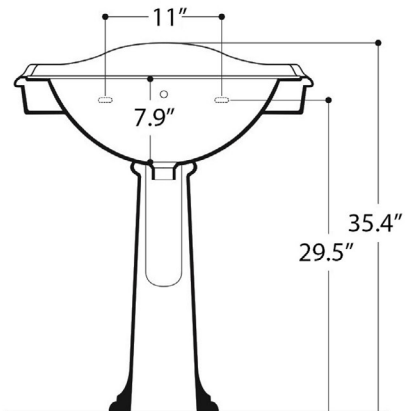

Contea 72P

N.B.: Indicated size could have a variation of about 0,8 % due to the use of the moulds or the small variations of the raw materials' technical characteristics used in the mixture.

Collection |
Contea

Model |
Contea 72P

Dimensions Metric

1 inch = 2.54 cm

1 inch = 25.4 mm

WS®
BATH
COLLECTIONS

1051 Lea Drive - Collegeville, PA 19426
Tel. 215 513 9400 - Fax 610 831 0215

www.ws bathcollections.com - info@ws bathcollections.com