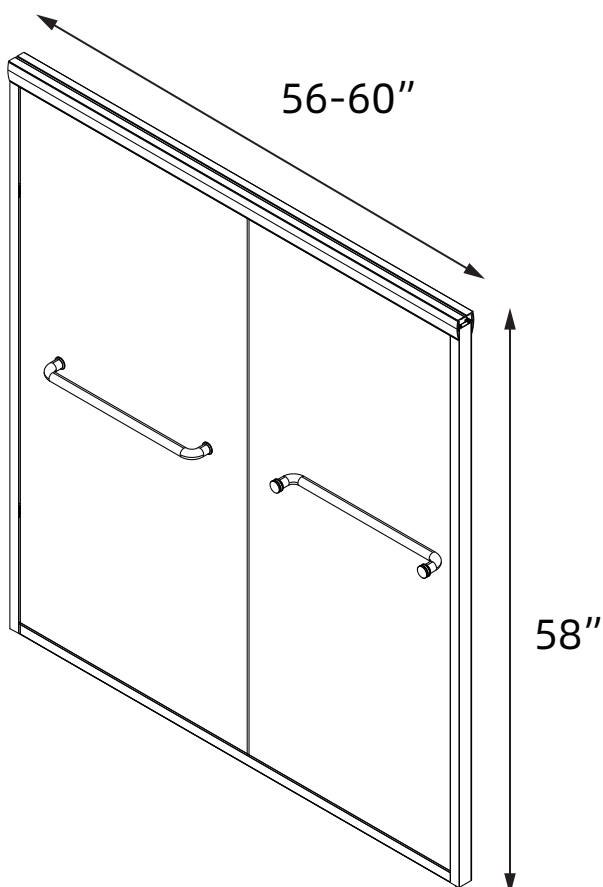

# SIZE DETAILS

## SHOWER DOOR

✉ support@trendytotesinc.com

☎ 213 675 2021

PRODUCT  
INSTRUCTION  
VIDEO

**KINDLY ATTENTION:** To ensure a perfect installation, please measure the actual shower door size for the opening and mark the enclosure accordingly. Do not prepare the opening until you have received the shower door. Because the shower door dimensions may vary by up to 1 1/4 inch due to the manufacturing process.