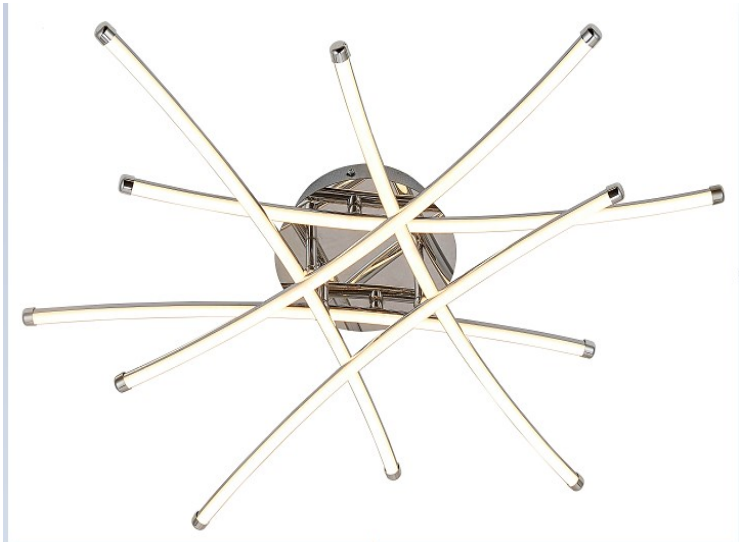

M1289 : LED ceiling Light,

LED

Dimensions:

Diameter:32"
 Height:4 1/2" Depth:
 Wire: 6"L from canopy
 Connection:Mounted To Box
 Bulb Type: LED Array
 Hours Rated:30000h
 Volts:120V Watts:26W
 Lumens:2150Lm CRI: ≥80Ra
 CCT:3000K
 Dimming: Triac dimmer

Finish:Chrome

Material List:

Body-steel+Aluminum-chrome

Shade:

Aluminum+PC

Safety Listing:

Safety Listed of DAMP Locations

Shade/Glass/Diffuser Details:

Part	Material	Finish	Quantity	Item Number	Diameter (cm)	Length (cm)	Width (cm)	Height (cm)
Diffuser	PC	White	6					

Shipping Information:

Package Type	Product#	Quantity	Length (cm)	Width (cm)	Height (cm)	Cube	Weight (Kg)	UPS Ship
Individual								
Multipie	M1289	1	71	26	16	0.03		YES