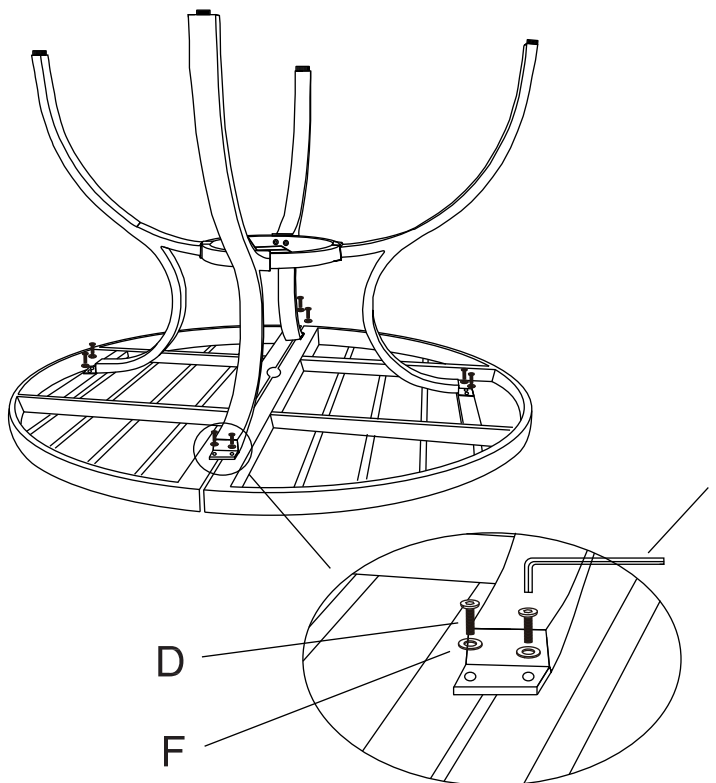

STEP 2

Attach table connector (C) to 4 legs (B) using 8 bolts (E) and 8 washers (F). Do not over-tighten them.

ASSEMBLY INSTRUCTIONS

CAVEAT

Note: Please only tighten any bolts once all bolts place correctly and the product is lying flat. If you tighten one bolt, it may cause other bolts to get out of position.

STEP 3

Attach the legs to the tabletop using 8 bolts (D) and 8 washers (F). Do not over-tighten them.

Upon completing the entire assembly and bolting up, you can tighten down all screws.

ASSEMBLY INSTRUCTIONS

CAVEAT

Note: Please only tighten any bolts once all bolts place correctly and the product is lying flat. If you tighten one bolt, it may cause other bolts to get out of position.

STEP 4

Turn the table over and put the umbrella hole plastic and umbrella hole cover on.