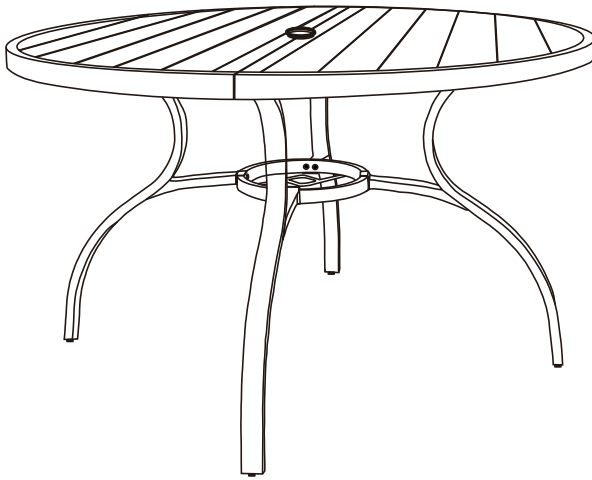

Part Number	Images and Sizes	Qty.
A		2
B		4
C		1
D	 M6*15	8
E	 M6*25	8
F	 M6	16
G		1
I		1
H		1