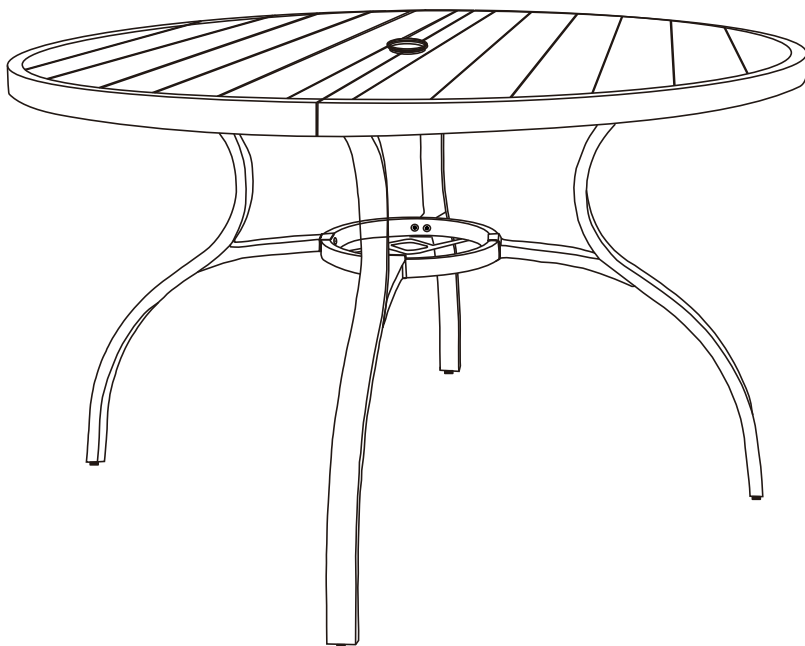

NUU  **GARDEN**[®]

— ENJOY LIFE · SHARE HAPPINESS —

INSTRUCTION MANUAL

Iron Round Dining Table

TA105

INTRODUCTION

Thanks for purchasing and trusting NUUGARDEN with your home decorating plans. This product is a piece of furniture designed and made by NUUGARDEN Corp.